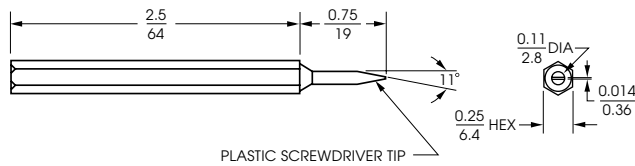

INSULATED TUNING TOOLS

HARDENED AND PLATED STEEL TIPS

TOUGH MOLDED PLASTIC BODIES

MODELS GTT-5, GTT-5G, (Nylon Bodies)
MODELS GTT-6, GTT-6G, (Antistatic Bodies)

MODEL GTT-5X (All Nylon)
MODEL GTT-6X (All Antistatic)

MODEL GTT-5XL (All Nylon, Long Shaft)
MODEL GTT-6XL (All Antistatic, Long Shaft)

MODEL GTT-7 (Nylon Body)
MODEL GTT-8 (Antistatic Body)

MODEL GTT-9, GTT-11 (Nylon Body)
MODEL GTT-10, GTT-12 (Antistatic Body)