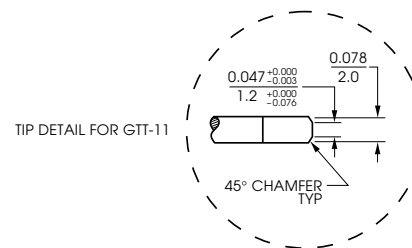

INSULATED TUNING TOOLS

HARDENED AND PLATED STEEL TIPS

TOUGH MOLDED PLASTIC BODIES

MODELS GTT-5, GTT-5G, (Nylon Bodies)
MODELS GTT-6, GTT-6G, (Antistatic Bodies)

MODEL GTT-5X (All Nylon)
MODEL GTT-6X (All Antistatic)

MODEL GTT-5XL (All Nylon, Long Shaft)
MODEL GTT-6XL (All Antistatic, Long Shaft)

MODEL GTT-7 (Nylon Body)
MODEL GTT-8 (Antistatic Body)

MODEL GTT-9, GTT-11 (Nylon Body)
MODEL GTT-10, GTT-12 (Antistatic Body)