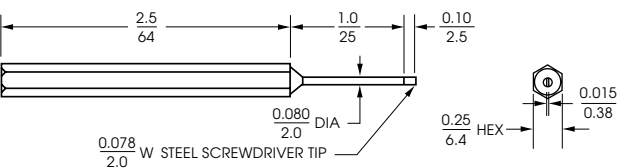

INSULATED TUNING TOOLS

HARDENED AND PLATED STEEL TIPS

TOUGH MOLDED PLASTIC BODIES

MODELS GTT-5, GTT-5G, (Nylon Bodies)
MODELS GTT-6, GTT-6G, (Antistatic Bodies)

MODEL GTT-5X (All Nylon)
MODEL GTT-6X (All Antistatic)

MODEL GTT-5XL (All Nylon, Long Shaft)
MODEL GTT-6XL (All Antistatic, Long Shaft)

MODEL GTT-7 (Nylon Body)
MODEL GTT-8 (Antistatic Body)

MODEL GTT-9, GTT-11 (Nylon Body)
MODEL GTT-10, GTT-12 (Antistatic Body)

MODEL JFD-5284

Supplied with pocket clip.

MODEL JFD-5284Z

Supplied with pocket clip.

All dimensions are in / mm.

JFD-7104 SERIES

MODEL JFD-7104-1

MODEL JFD-7104-5