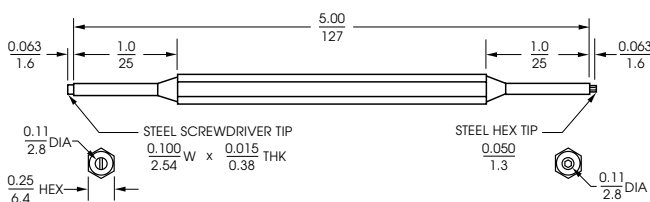

MODEL GTT-5XL (All Nylon, Long Shaft)
MODEL GTT-6XL (All Antistatic, Long Shaft)

MODEL GTT-7 (Nylon Body)
MODEL GTT-8 (Antistatic Body)

MODEL GTT-9, GTT-11 (Nylon Body)
MODEL GTT-10, GTT-12 (Antistatic Body)

MODEL JFD-5284

Supplied with pocket clip.

MODEL JFD-5284Z

Supplied with pocket clip.

All dimensions are in / mm.

JFD-7104 SERIES

MODEL JFD-7104-1

MODEL JFD-7104-5