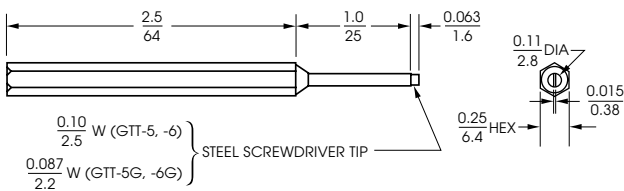

INSULATED TUNING TOOLS

HARDENED AND PLATED STEEL TIPS

TOUGH MOLDED PLASTIC BODIES

MODELS GTT-5, GTT-5G, (Nylon Bodies)
MODELS GTT-6, GTT-6G, (Antistatic Bodies)

MODEL GTT-5X (All Nylon)
MODEL GTT-6X (All Antistatic)

MODEL GTT-5XL (All Nylon, Long Shaft)
MODEL GTT-6XL (All Antistatic, Long Shaft)

MODEL GTT-7 (Nylon Body)
MODEL GTT-8 (Antistatic Body)

MODEL GTT-9, GTT-11 (Nylon Body)
MODEL GTT-10, GTT-12 (Antistatic Body)