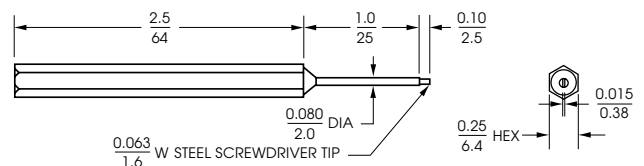

INSULATED TUNING TOOLS

HARDENED AND PLATED STEEL TIPS

TOUGH MOLDED PLASTIC BODIES

MODELS GTT-5, GTT-5G, (Nylon Bodies)
MODELS GTT-6, GTT-6G, (Antistatic Bodies)

MODEL GTT-5X (All Nylon)
MODEL GTT-6X (All Antistatic)

MODEL GTT-5XL (All Nylon, Long Shaft)
MODEL GTT-6XL (All Antistatic, Long Shaft)

MODEL GTT-7 (Nylon Body)
MODEL GTT-8 (Antistatic Body)

MODEL GTT-9, GTT-11 (Nylon Body)
MODEL GTT-10, GTT-12 (Antistatic Body)