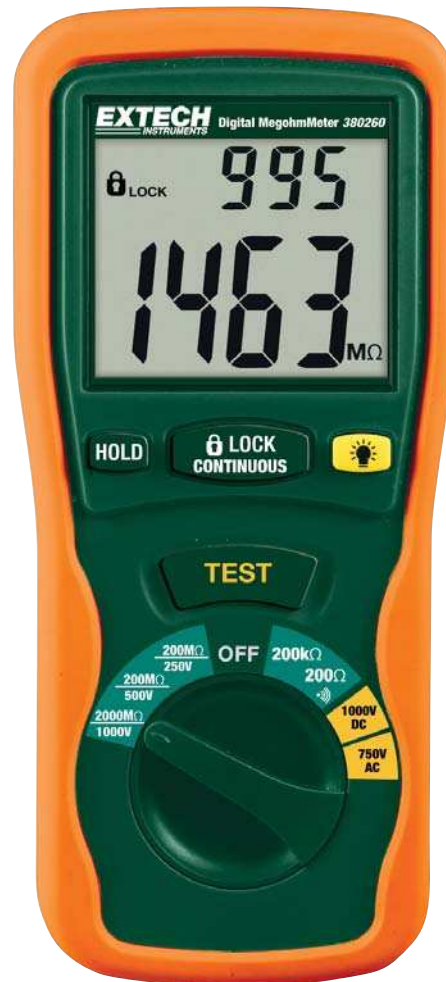

## Handheld Megohmmeter

**1000V digital tester**  
With large dual backlit display

### Features:

- Double molded housing for added durability
- Dual display of Insulation Resistance and Test Voltage
- Backlit super large display
- 250V, 500V, and 1000V test voltages
- Insulation Resistance to 2000M $\Omega$
- Auto power off
- Lo  $\Omega$  function for testing connections
- Lock Power On Function for hands-free operation
- Data Hold to freeze displayed reading
- Complete with heavy duty test leads, alligator clip test lead, hanging strap, hard carrying case, and 6 x AA batteries

Specifications	
Insulation Resistance	200M $\Omega$ , 2000M $\Omega$
Max Resolution	0.1M $\Omega$
Basic Accuracy	$\pm 3\%$
Insulation Test Voltages	250V, 500V, 1000V
AC Voltage Test	Yes
Low Resistance Test	Yes
Power source	6 x AA batteries
Dimensions	7.8 x 3.6 x 1.9" (200 x 92 x 50mm)
Weight	24.6oz (700g)

### Ordering Information:

- 380260.....Handheld Megohmmeter  
 380260-NIST .....380260 with Calibration Traceable to NIST  
 TL805.....Double Injected Test Leads