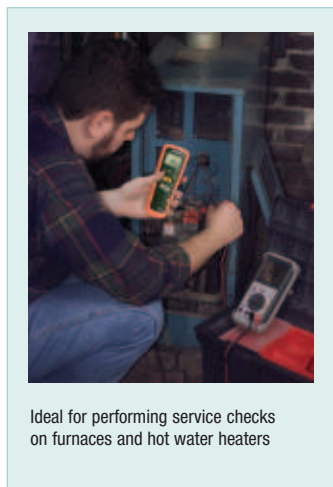

Carbon Monoxide (CO) Meter

 **Air Safety Checks in all environments**
Up to 1000ppm

Features:

- Ergonomic pocket size housing
- One button operation
- Easy to read 1999 count backlit displays CO levels from 0 to 1000ppm
- Audible alarm starting at 35ppm with continuous beeping when above 200ppm
- Backlight for low light conditions
- Max Hold and Data hold buttons
- Auto Power off
- Complete with 9V battery, protective rubber holster, and carrying case

Applications:

- Ambient air safety checks on residential appliances
- HVAC service on furnaces and hot water heaters
- Home inspections
- Industrial environments where the accumulation of CO is possible

Specifications	
Range	0 to 1000ppm
Resolution	1ppm
Accuracy	5% or ± 10 ppm
Sensor Type	Stabilized electrochemical gas specific (CO)
Sensor Life	3 years (typical)
Power	one 9V battery
Dimensions	6.3 x 2.2 x 1.57" (160 x 56 x 40mm)
Weight	6.35oz (180g)