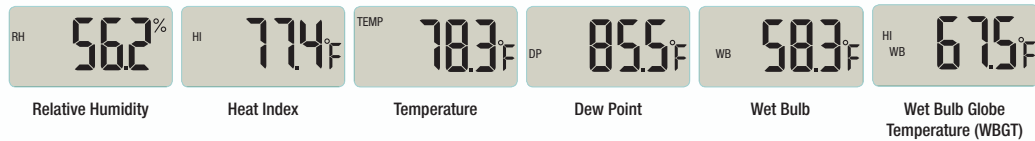

RH25 Heat Index Psychrometer

Extech's pocket-sized Heat Index Psychrometer Pen easily monitors Heat Index during hot humid days to prevent heat stroke during outdoor activities, sporting events or, indoor workplace. Its pen-sized design makes it convenient to fit into your pocket and carry it wherever you go!

Measurement/Calculation modes:

Features

- Heat Index measures how hot it feels when Humidity is combined with temperature, air movement, and radiant heat. Wet Bulb Globe Temperature (WBGT) considers the effects of temperature, humidity, and direct or radiant sunlight
- Built-in multiparameter sensor measures Heat Index, WBGT, Humidity, Ambient Temperature, Temperature, Dew Point and Wet Bulb
- User Programmable Heat Index/WBGT alarm
- Min/Max/Average
- Data Hold
- Auto power off with disable
- Complete with CR2032 battery

Specifications	Range	Resolution	Basic Accuracy
Temperature	-4 to 122°F (-20 to 50°C)	0.1°F/°C	±1°F/0.6°C
Relative Humidity	0 to 99.9%RH	0.1%RH	±3%RH
Wet Bulb	-4 to 122°F (-20 to 50°C)	0.1°F/°C	
Dew Point	-108.4 to 122°F (-78 to 50°C)	0.1°F/°C	
Heat Index	-50.8 to 401°F (-46 to 205°C)	0.1°F/°C	
WBGT	-13 to 130°F (-25 to 54.5°C)	0.1°F/°C	
Dimensions	5.5x1.4x0.7" (140x35x18mm)		
Weight	1.8oz (50g)		