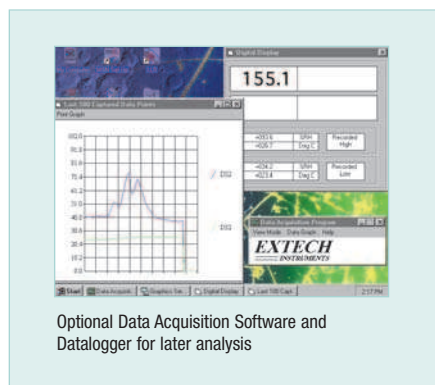

Heavy Duty Light Meter with PC Interface

✓ Simultaneous display of Foot Candles or Lux
Plus four lighting types - now includes Sodium light measurements

Features:

- Microprocessor assures maximum accuracy plus special functions
- Fc Range: 200.0, 2000, 5000Fc
  Lux Range: 2000, 20,000, 50,000Lux
- Basic accuracy of $\pm 4\%$ FS
- Large 1.4" (1999 count) LCD display
- % displays differential from reference point
- "ZERO" Re-Calibration
- Utilizes precision photo diode and color correction filter
- Cosine and color corrected measurements
- $\pm 4\%$ accuracy is enhanced by selecting lighting type (Tungsten/Daylight, Fluorescent, Sodium, Mercury)
- Record/Recall MIN, MAX and AVG readings
- Data Hold plus Auto shut off
- Built-in RS-232 serial interface, optional software
- Dimensions: 7 x 2.9 x 1.3" (178 x 74 x 33mm);
  Weight: 1.6lbs. (726g)
- Complete with 9V battery, light sensor with 45" (1.1m) cable, protective cover, and holster with stand

Interface Options:

- Optional Windows® Data Acquisition Software and serial cable enable user to display and capture readings on a PC, and set time intervals and alarms
- Optional battery operated Datalogger module stores over 8000 readings for later transfer to a PC

Optional Data Acquisition Software and Datalogger for later analysis

Ordering Information:

- 407026 .....Foot Candle/Lux Meter
- 407026-NIST .....407026 with NIST Certificate
- 156119 .....117V AC Adaptor
- 156221 .....220V AC Adaptor
- 409997 .....Large Soft Vinyl Pouch Carrying Case
- 140001 .....Hard Vinyl Case with Handle (for Heavy Duty Series)
- 407001 .....Data Acquisition Software & Serial Cable
- 407001-USB .....USB Adaptor for 407001
- 380340 .....Battery Operated Datalogger Module