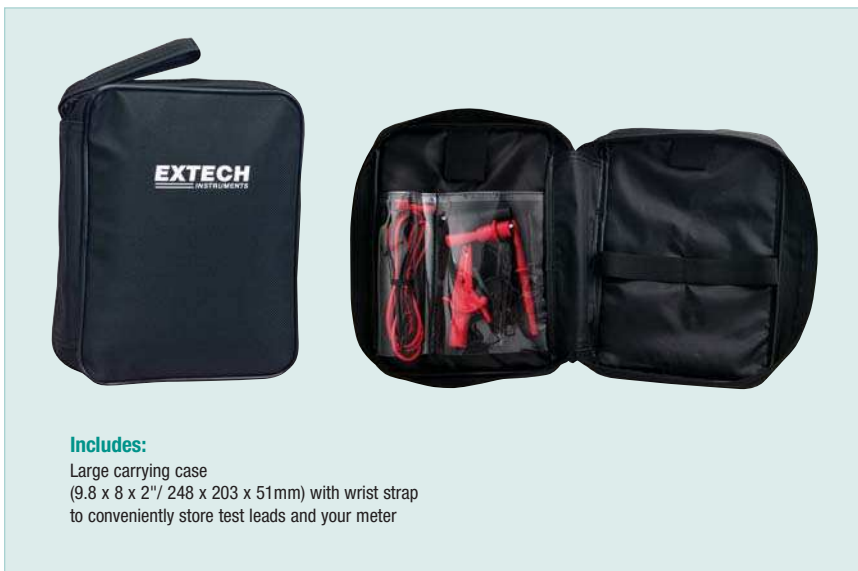

## Professional Test Lead Kit

 **8-Piece Kit with CAT III-1000V safety rating for your protection**

### Features:

- Two 42" (1m) PVC lead extensions with shrouded banana plugs at both ends, UL listed
- Two modular 4" (102mm) Heavy Duty test probe handles with 0.16" (4mm) banana plug tip, UL listed
- Two standard size, alligator clips with insulated rubber boot
- Two extra large, double-insulated, alligator clips with sharp teeth for piercing insulated wire. Jaws open to 0.8" (20mm)
- Includes carrying case that provides storage for the kit and additional space to hold your meter

### Includes:

Large carrying case  
(9.8 x 8 x 2" / 248 x 203 x 51mm) with wrist strap  
to conveniently store test leads and your meter