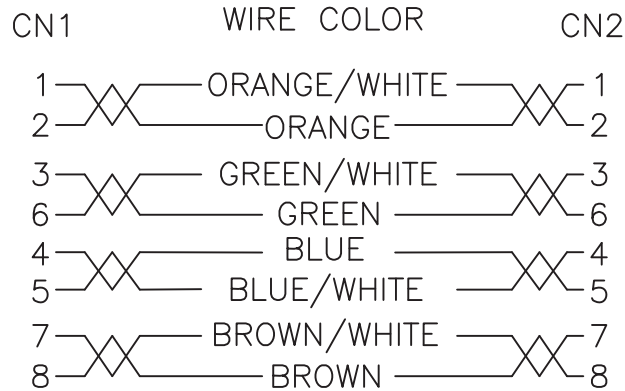

PIN OUT

SHELL ——— DRAIN WIRE ——— SHELL

Material

- Cable: FTP (26AWG*1PR)*4+D+A+PVC
- OD: 5.2±0.2mm
- Color: Grey
- RJ45 Connector: 8P8C*2
- Gold plated contacts, metal shielded
- Molding PVC: 50P

Electrical:

- 100% short, open, miswire test

Order Code:

A-MCSP-80xxx-R

Order lengths in meter: 0.5,1,2,3,5, 7,10,15,20,30

Unit: mm

Scale	Free				Date	Name	Title
TOLERANCE					Drawn	08.12.11	Chappell
X.	±X				Approved	15.02.13	Groll
X.X	±X						
X.XX	±X						
DIM	TOL						
X.°	±X°						
X.X°	±X°	①	Update	15.02.13			
Angle	TOL	Id.	Modification	Date	Name		

Title		Cat5e FTP Patch cable 26AWG, Grey	
ASSMANN WSW-No.		A-MCSP-80xxx-R	
Drawing-No.			
Replace		rev01	
Sheet		1/1	

1

2

3

4

5

6

7