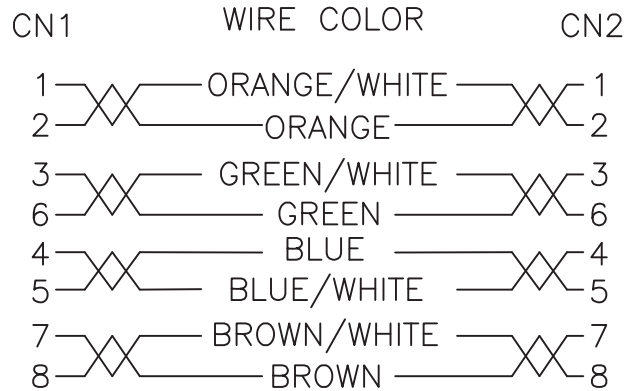

SHELL ——— DRAIN WIRE ——— SHELL

Material

- Cable: FTP (26AWG*1PR)*4+D+A+PVC
  - OD: 5.2±0.2mm
  - Color: Grey
- RJ45 Connector: 8P8C
  - Gold plated contacts, metal shielded
- Molding PVC: 50P

Electrical

- 100% short, open, miswire test

Order Code:

A-MCSP-80xxx/x-R

Order lengths in meter: 0.5,1, 2,3,5,7,10,15
Order color: Red, Yellow, Green, Blue

Unit: mm

Scale	Free					Date	Name	Title
TOLERANCE						Drawn	08.12.11	Chappell
X.	±X					Approved	15.02.13	Groll
X.X	±X							
X.XX	±X							
DIM	TOL							
X.°	±X°							
X.X°	±X°	①	Update	15.02.13	Wilson			
Angle	TOL	Id.	Modification	Date	Name			

Title Cat5e FTP Patch cable 26AWG, colored	
ASSMANN WSW-No. A-MCSP-80xxx/x-R	
Drawing-No.	rev01
Replace	Sheet 1/1