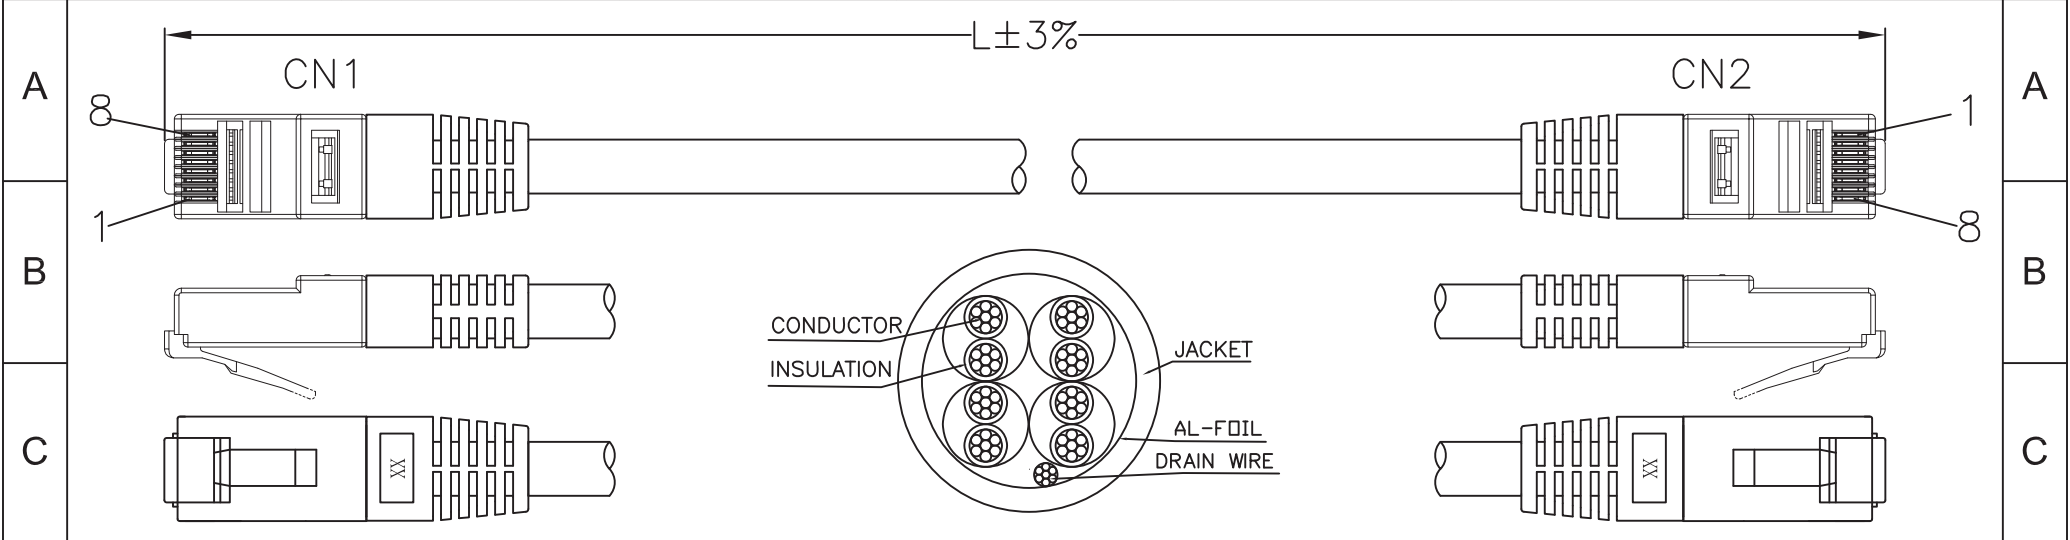

1 2 3 4 5 6 7

PIN OUT

CN1	WIRE COLOR	CN2
1	ORANGE/WHITE	1
2	ORANGE	2
3	GREEN/WHITE	3
6	GREEN	6
4	BLUE	4
5	BLUE/WHITE	5
7	BROWN/WHITE	7
8	BROWN	8
SHELL	DRAIN WIRE	SHELL

Material

- Cable: FTP (26AWG*1PR)*4+D+A+PVC
 - OD: 5.2±0.2mm
 - Color: Grey
- RJ45 Connector: 8P8C
 - Gold plated contacts, metal shielded
- Molding PVC: 50P

Electrical

- 100% short, open, miswire test

Order Code:
A-MCSP-80xxx/x-R

Order lengths in meter: 0.5, 1, 2, 3, 5, 7, 10, 15

Order color: Red, Yellow, Green, Blue

G	Scale	Free				Date	Name	Title Cat5e FTP Patch cable 26AWG, colored
	TOLERANCE				Drawn	08.12.11	Chappell	
H	Unit: mm	X.	±X			Approved	15.02.13	Groll
	<div style="border: 1px solid black; padding: 5px; display: inline-block;"> RoHS Compliant </div>	X.X	±X					
X.XX		±X						Drawing-No.
DIM		TOL						
X.°		±X°	①	Update	15.02.13	Wilson	<div style="text-align: center;"> </div>	
X.X°	±X°	①	Modification	Date	Name	Replace		
	Angle	TOL	Id.					Sheet 1/1