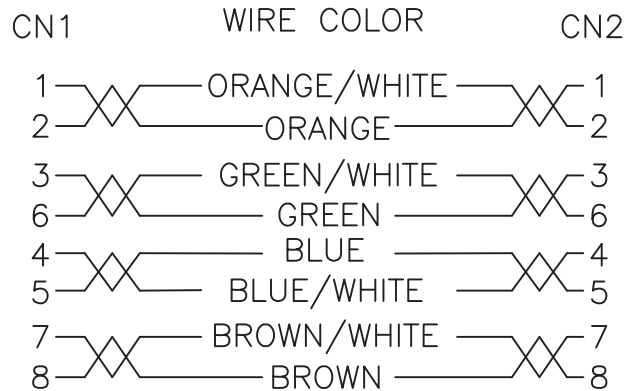

SHELL ——— DRAIN WIRE ——— SHELL

Material

- Cable: FTP (26AWG*1PR)*4+D+A+PVC
  - OD: 5.2±0.2mm
  - Color: Grey
- RJ45 Connector: 8P8C
  - Gold plated contacts, metal shielded
- Molding PVC: 50P

Electrical

- 100% short, open, miswire test

Order Code:

A-MCSP-80xxx/x-R

Order lengths in meter: 0.5,1,2,3,5,7,10,15

Order color: Red, Yellow, Green, Blue

Unit: mm

Scale	Free					Date	Name	Title
TOLERANCE						Drawn	08.12.11	Chappell
X.	±X					Approved	15.02.13	Groll
X.X	±X							
X.XX	±X							
DIM	TOL							
X.°	±X°							
X.X°	±X°	①	Update	15.02.13	Wilson			
Angle	TOL	Id.	Modification	Date	Name			

Title		Cat5e FTP Patch cable 26AWG, colored	
ASSMANN WSW-No.		A-MCSP-80xxx/x-R	
Drawing-No.			
Replace		rev01	
Sheet		1/1