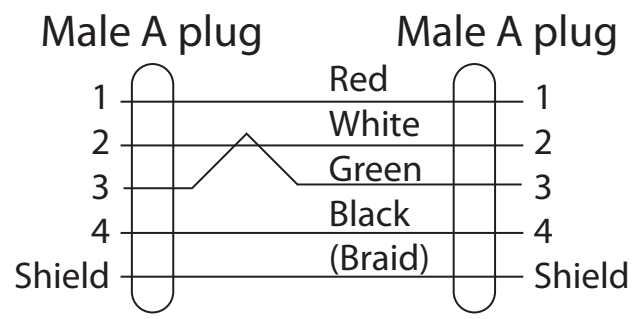

A

A

B

B

C

(P1) USB A Plug

(P2) USB B Plug

3,000MM±50MM

USB Configuration

Material:

- Cable: #28x1P+#24x2C+AL/MY+1+Braid, UL2725
- Ø4.7MM
- Black PVC

- P1 Connector: USB Male A plug
- P2 Connector: USB Male B plug
- Molded Type

Electrical:

- 100% Short, Open, Miswire Test

Scale	1:1						Name
TOLERANCE						Drawn	08.29.11
X.X	±0.40					Chappell	
X.XX	±0.25					Approved	
X.XXX	±0.15						
Angle	±3°	③					
		②					
		①	Modification	Date	Name		

Item No.	
AK672/2-3-BLACK-R	
Title USB 1.1 Cable - Male A <=> Male B, Black, 3 Meters	
Drawing No.	
Replace	Sheet