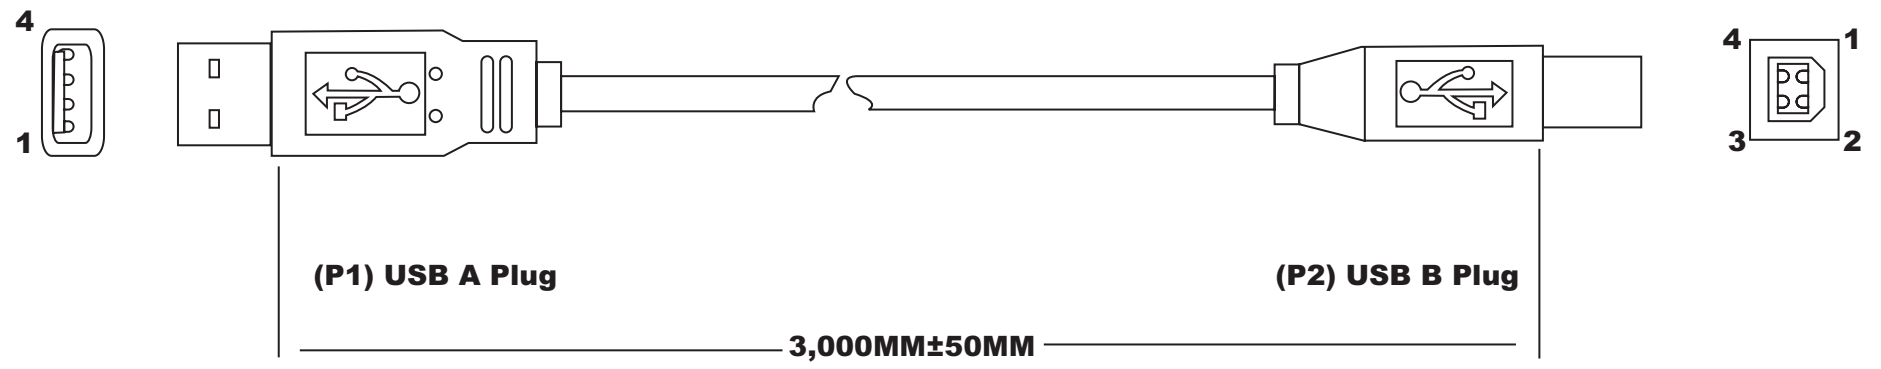

A

A

B

B

C

(P1) USB A Plug

(P2) USB B Plug

3,000MM±50MM

USB Configuration

Material:

- Cable: #28x1P+#24x2C+AL/MY+1+Braid, UL2725
- Ø4.7MM
- Black PVC

- P1 Connector: USB Male A plug
- P2 Connector: USB Male B plug
- Molded Type

Electrical:

- 100% Short, Open, Miswire Test

Scale	1:1						Name
TOLERANCE						Drawn	08.29.11
X.X	±0.40					Chappell	
X.XX	±0.25					Approved	
X.XXX	±0.15						
Angle	±3°	③					
		②					
		①	Modification	Date	Name		

Item No.	
AK672/2-3-BLACK-R	
Title USB 1.1 Cable - Male A <=> Male B, Black, 3 Meters	
Drawing No.	
Replace	Sheet