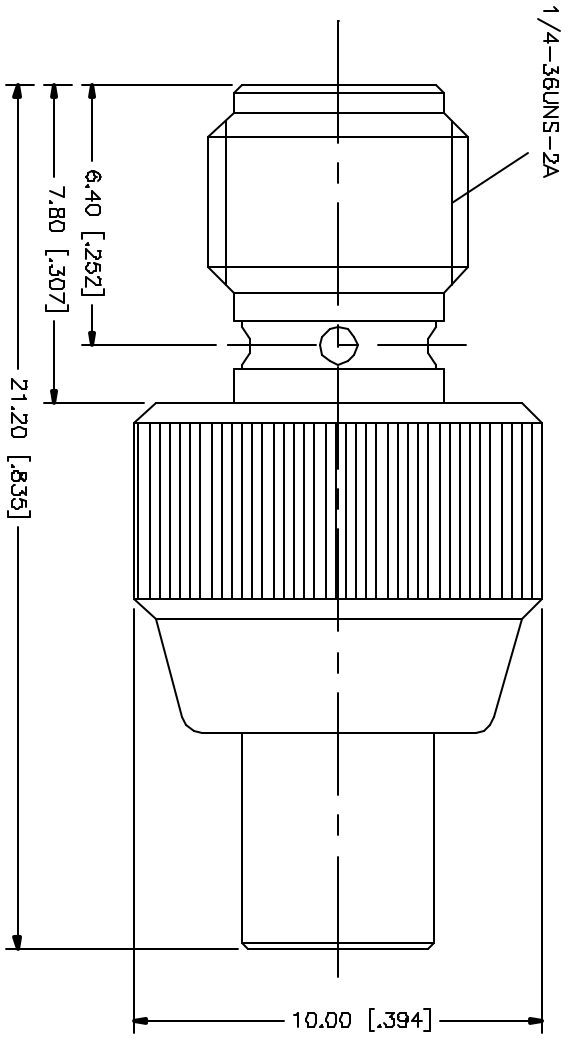

REV.	DATE	DESCRIPTION
A	03/27/05	UPDATE DRAWING FORMAT

NO.	DESCRIPTION	MATERIAL	FINISH	QTY
1	CONTACT PIN	BER. COPPER	GOLD	1
2	INSULATOR	TEFLON	NATURAL	1
3	BODY	BRASS	GOLD	1
4				
5				
6				
7				
8				
9				
10				
11				
12				
13				
14				
15				
16				
17				
18				
19				
20				
21				
22				
23				
24				
25				
26				
27				
28				
29				
30				
31				
32				
33				
34				
35				
36				
37				
38				
39				
40				
41				
42				
43				
44				
45				
46				
47				
48				
49				
50				
51				
52				
53				
54				
55				
56				
57				
58				
59				
60				
61				
62				
63				
64				
65				
66				
67				
68				
69				
70				
71				
72				
73				
74				
75				
76				
77				
78				
79				
80				
81				
82				
83				
84				
85				
86				
87				
88				
89				
90				
91				
92				
93				
94				
95				
96				
97				
98				
99				
100				

**Amphenol Connex**

SMA FEMALE TO MCX FEMALE ADAPTER

PART NO. 242129

APPROVALS	DATE
G.R.S.	03/27/05

UNLESS OTHERWISE SPECIFIED DIMENSIONS ARE IN MILLIMETERS (DIMENSIONS IN [ ] ARE IN INCHES AND FOR DIMENSIONS NOTED OTHERWISE DIM.).  
 UNLESS OTHERWISE SPECIFIED TOLERANCES FOR MILLIMETERS ARE:  
 D > 0 - 0.10mm ± 0.20mm  
 0 < D ≤ 0.10mm ± 0.10mm  
 UNLESS OTHERWISE SPECIFIED TOLERANCES FOR INCHES ARE:  
 .020 - .315 ± 0.007"  
 .315 - 1.180 ± 0.015"  
 1.180 - 4.724 ± 0.020"  
 DO NOT SCALE DRAWING