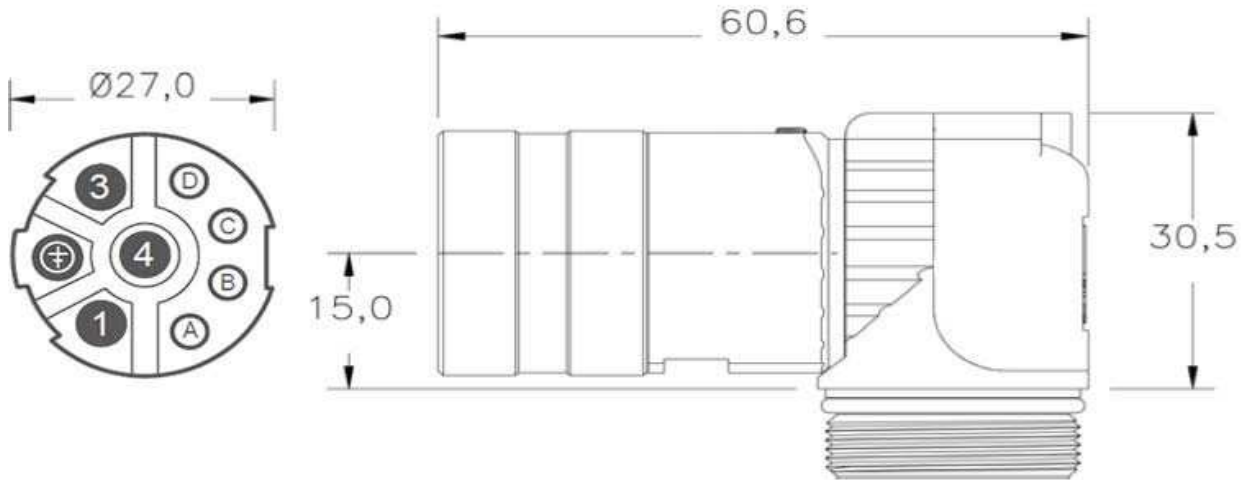

CONFIGURATION	PART NUMBER	CONTACT TYPE
ROTATABLE 90 DEGREE PLUG, 8 POSITION	MB1EJN0800	SOCKET

### DIMENSIONS

### TECHNICAL DATA

TEMPERATURE RANGE:	-20C to +130C
PROTECTION:	IP 67 (PLUGGED CONDITION)
DEGREE OF PROTECTION:	3
OVERVOLTAGE CATEGORY:	III
HOUSING BODY:	ZINC DIE-CAST
COUPLING NUT:	BRASS, NICKEL-PLATED
INSULATION INSERTS:	PA66 / PBT, UL94 / VO
CONTACTS:	BRASS, GOLD-PLATED
SEALS:	DUPONT VITON
MAX CURRENT:	30A
CONTACT SIZE:	8 x 2.0mm
MAXIMUM VOLTAGE:	630AC/DC
CONTACT RESISTANCE:	<3
TEST VOLTAGE (BETWEEN CONTACTS):	6000V
MAXIMUM MATING CYCLES:	>50