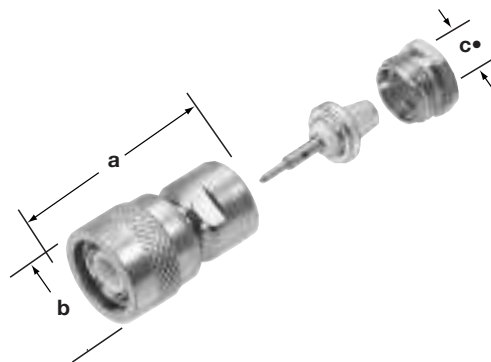

Fig. 1

TNC QUICKTRIM® Plug
31-5061

TNC STRAIGHT PLUGS

Cable RG-/U	Conn. Type	Cable Attachment		Dimensions, inches (millimeters)			Notes			Military Number	Amphenol Number	Fig.
		Outer	Inner	a	b	c •	CAI	Plt.	Ins.			
59, 62	Plug	QUICKTRIM®		1.03(26.2)	.610(15.5)	.252(6.4)	C37	P15	D1	—	31-5061	1