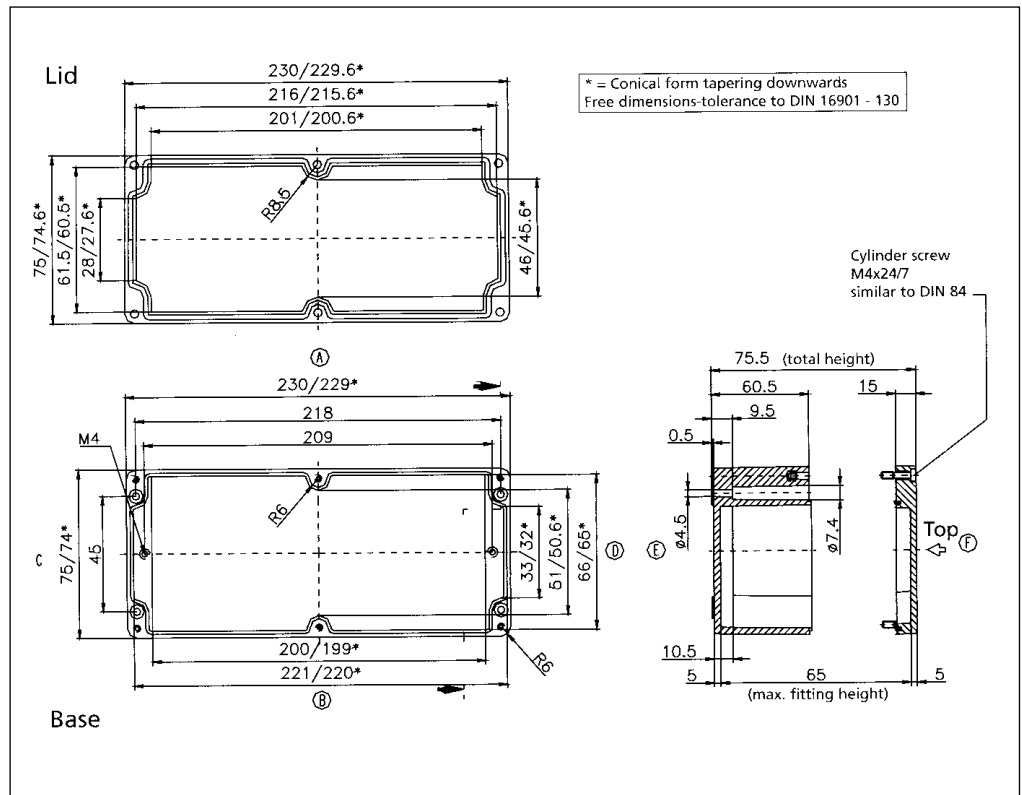

02081908 00

External Dimensions: L 190 x W 75 x H 75 mm

Page 1-9

Standard Features
<ul style="list-style-type: none"> • 10093133 00 M4x24 Stainless steel captive combo head lid screws. • Non-Removable foamed-in Polyurethane gasket.
Accessories
<ul style="list-style-type: none"> • 10093041 00 Mounting Plate screws. • 10091002 00 Allen head lid screws. • 10052033 00 External Brackets. • 10061104 00 Terminal rail (TS 15). • 10089037 00 Mounting Plate. • 10082014 00 4mm Silicone gasket. • 10082023 00 3.5mm RFI Gasket (17.7" length).

02082306 00

External Dimensions: L 230 x W 75 x H 56 mm

Standard Features
<ul style="list-style-type: none"> • 10093133 00 M4x24 Stainless steel captive combo head lid screws. • Non-Removable foamed-in Polyurethane gasket.
Accessories
<ul style="list-style-type: none"> • 10093041 00 Mounting Plate screws. • 10093092 00 Allen head lid screws. • 10052033 00 External Brackets. • 10061105 00 Terminal rail (TS 15). • 10082014 00 4mm Silicone gasket. • 10082023 00 3.5mm RFI Gasket (23.2" length).

02082308 00

External Dimensions: L 230 x W 75 x H 75 mm

Standard Features
<ul style="list-style-type: none"> • 10093133 00 M4x24 Stainless steel captive combo head lid screws. • Non-Removable foamed-in Polyurethane gasket.
Accessories
<ul style="list-style-type: none"> • 10093041 00 Mounting Plate screws. • 10093092 00 Allen head lid screws. • 10052033 00 External Brackets. • 10061105 00 Terminal rail (TS 15). • 10082014 00 4mm Silicone gasket. • 10082023 00 3.5mm RFI Gasket (23.2" length).