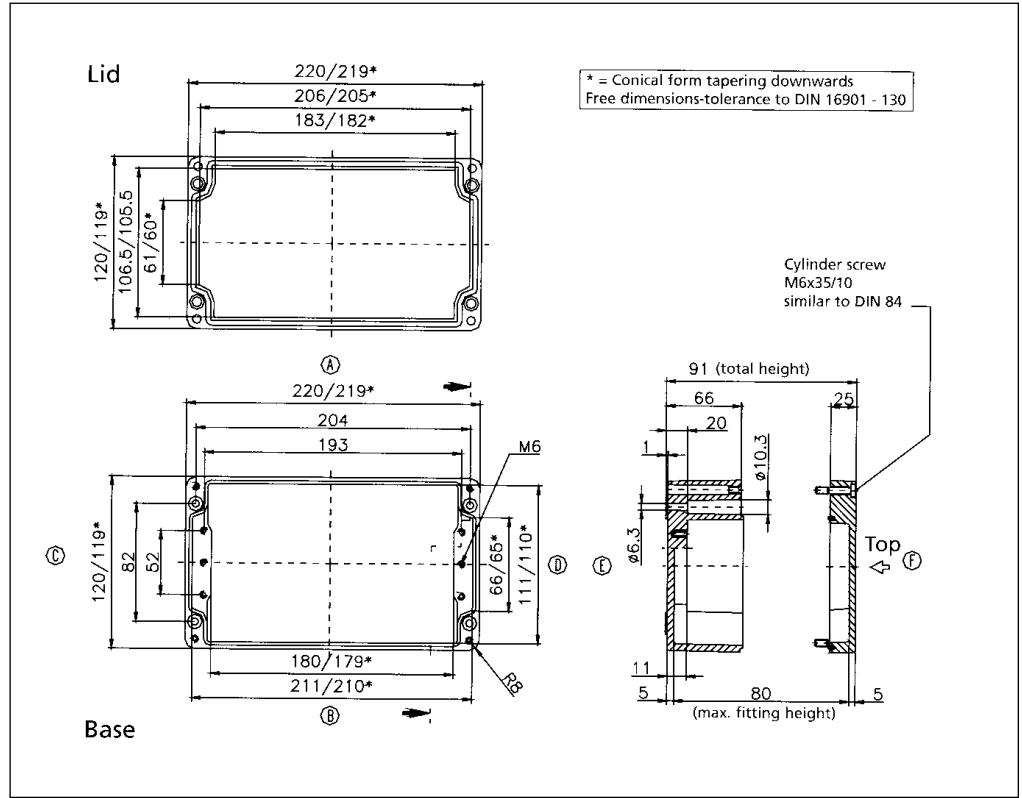

Fiberglass Watertight

02103208 00

External Dimensions: L 320 x W 100 x H 81 mm

Page 1-9

Standard Features
<ul style="list-style-type: none"> • 10093133 00 M4x24 Stainless steel captive combo head lid screws. • Non-Removable foamed-in Polyurethane gasket.
Accessories
<ul style="list-style-type: none"> • 10093041 00 Mounting Plate screws. • 10093261 00 Allen head lid screws. • 10052034 00 External Brackets. • 10061106 00 Terminal rail (TS 15). • 10052101 00 External Hinges. • 10011006 00 Mounting Plate. • 10082014 00 4mm Silicone gasket. • 10082023 00 3.5mm RFI Gasket (33.0" length).

02121209 00

External Dimensions: L 122 x W 120 x H 91 mm

Page 1-9

Standard Features
<ul style="list-style-type: none"> • 10093136 00 M6x35 Stainless steel captive combo head lid screws. • Non-Removable foamed-in Polyurethane gasket.
Accessories
<ul style="list-style-type: none"> • 10093058 00 Mounting Plate screws. • 10093262 00 Allen head lid screws. • 10052034 00 External Brackets. • 10061401 00 Terminal rail (TS 32). • 10061421 00 Terminal rail (TS 35). • 10052101 00 External Hinges. • 10050401 00 Ground Strip. • 10089151 00 Mounting Plate. • 10082014 00 4mm Silicone gasket. • 10082023 00 3.5mm RFI Gasket (16.4" length).

02122209 00

External Dimensions: L 220 x W 120 x H 91 mm

Standard Features
<ul style="list-style-type: none"> • 10093136 00 M6x35 Stainless steel captive combo head lid screws. • Non-Removable foamed-in Polyurethane gasket.
Accessories
<ul style="list-style-type: none"> • 10093058 00 Mounting Plate screws. • 10093262 00 Allen head lid screws. • 10052034 00 External Brackets. • 10061402 00 Terminal rail (TS 32). • 10061422 00 Terminal rail (TS 35). • 10052101 00 External Hinges. • 10050402 00 Ground Strip. • 10089152 00 Mounting Plate. • 10082014 00 4mm Silicone gasket. • 10082023 00 3.5mm RFI Gasket (23.6" length).