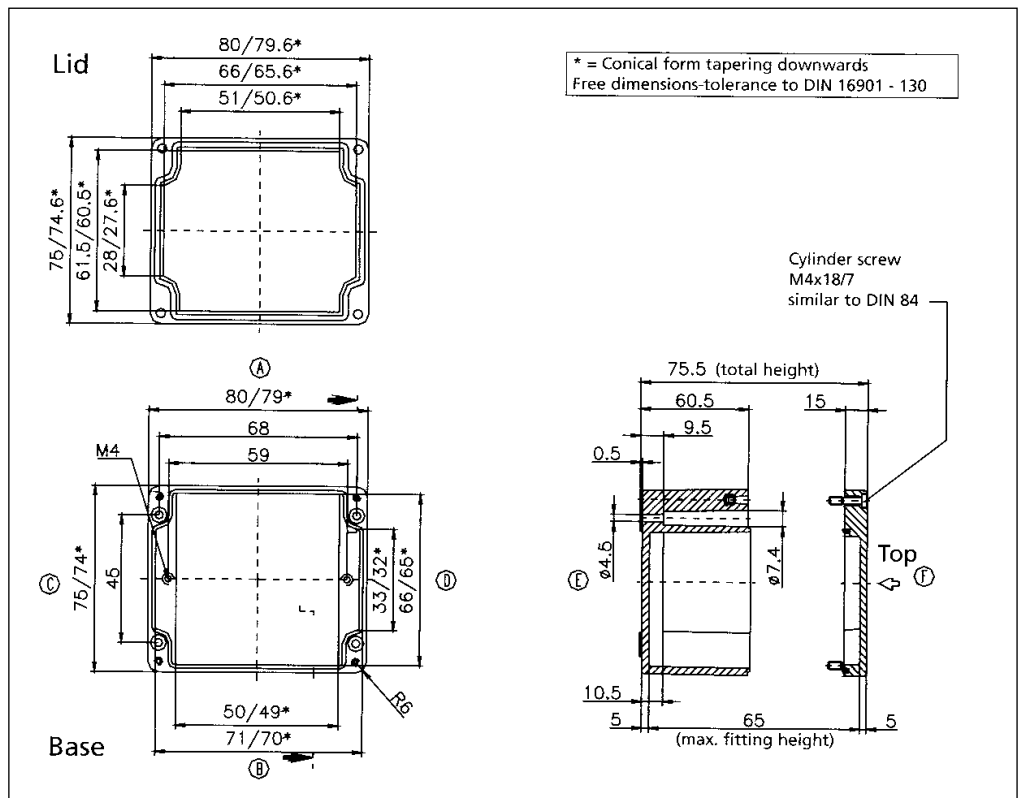

02080806 00

External Dimensions: L 80 x W 75 x H 56 mm

Standard Features
<ul style="list-style-type: none"> • 10093132 00 M4x24 Stainless steel captive combo head lid screws. • Non-Removable foamed-in Polyurethane gasket.
Accessories
<ul style="list-style-type: none"> • 10093041 00 Mounting Plate screws. • 10093092 00 Allen head lid screws. • 10052033 00 External Brackets. • 10061101 00 Terminal rail (TS 15). • 10089031 00 Mounting Plate. • 10082014 00 4mm Silicon Gasket. • 10082023 00 RFI 3.5mm Gasket (10.6" length).

02080808 00

External Dimensions: L 80 x W 75 x H 75 mm

Standard Features
<ul style="list-style-type: none"> • 10093131 00 M4x18 Stainless steel captive combo head lid screws. • Non-Removable foamed-in Polyurethane gasket.
Accessories
<ul style="list-style-type: none"> • 10093041 00 Mounting Plate screws. • 10093092 00 Allen head lid screws. • 10052033 00 External Brackets. • 10061101 00 Terminal rail (TS 15). • 10089031 00 Mounting Plate. • 10082014 00 4mm Silicone gasket. • 10082023 00 3.5mm RFI Gasket (13.3" length).

Fiberglass Watertight

02081106 00

External Dimensions: L 110 x W 75 x H 56 mm

Page 1-9

Standard Features
<ul style="list-style-type: none"> • 10093133 00 M4x24 Stainless steel captive combo head lid screws. • Non-Removable foamed-in Polyurethane gasket.
Accessories
<ul style="list-style-type: none"> • 10093041 00 Mounting Plate screws. • 10093092 00 Allen head lid screws. • 10052033 00 External Brackets. • 10061102 00 Terminal rail (TS 15). • 10089033 00 Mounting Plate. • 10082014 00 4mm Silicone gasket. • 10082023 00 3.5mm RFI Gasket (13.3" length).