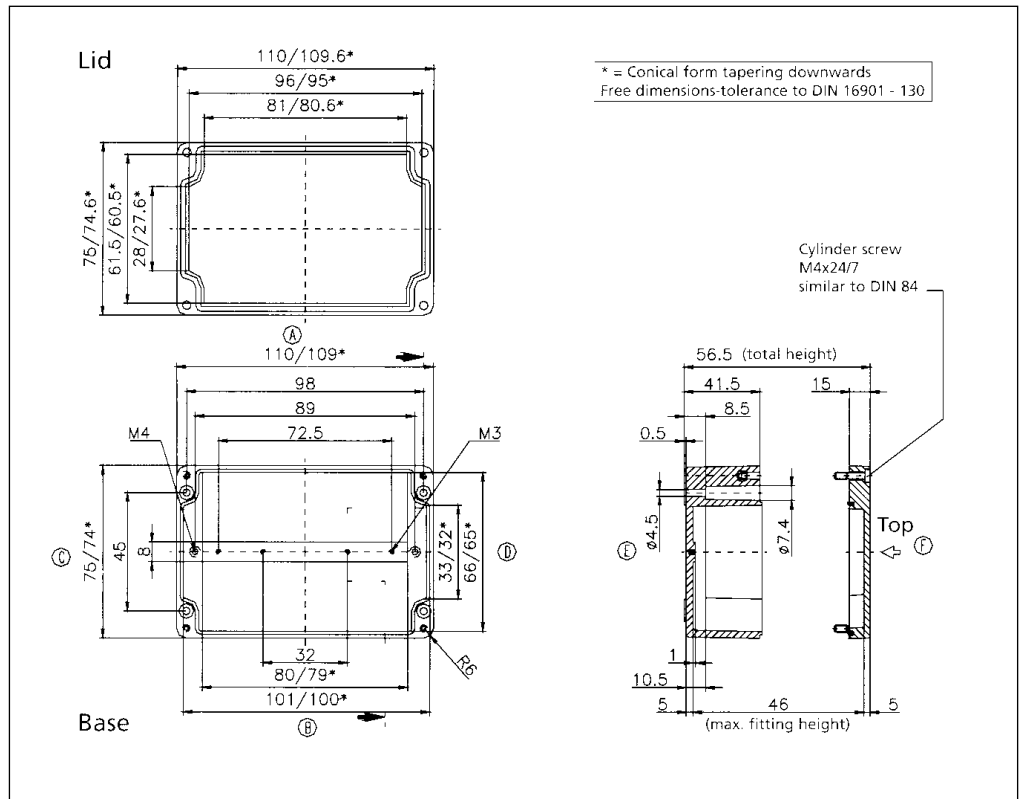

02080806 00

External Dimensions: L 80 x W 75 x H 56 mm

Standard Features
<ul style="list-style-type: none"> • 10093132 00 M4x24 Stainless steel captive combo head lid screws. • Non-Removable foamed-in Polyurethane gasket.
Accessories
<ul style="list-style-type: none"> • 10093041 00 Mounting Plate screws. • 10093092 00 Allen head lid screws. • 10052033 00 External Brackets. • 10061101 00 Terminal rail (TS 15). • 10089031 00 Mounting Plate. • 10082014 00 4mm Silicon Gasket. • 10082023 00 RFI 3.5mm Gasket (10.6" length).

02080808 00

External Dimensions: L 80 x W 75 x H 75 mm

Standard Features
<ul style="list-style-type: none"> • 10093131 00 M4x18 Stainless steel captive combo head lid screws. • Non-Removable foamed-in Polyurethane gasket.
Accessories
<ul style="list-style-type: none"> • 10093041 00 Mounting Plate screws. • 10093092 00 Allen head lid screws. • 10052033 00 External Brackets. • 10061101 00 Terminal rail (TS 15). • 10089031 00 Mounting Plate. • 10082014 00 4mm Silicone gasket. • 10082023 00 3.5mm RFI Gasket (13.3" length).

Fiberglass Watertight

02081106 00

External Dimensions: L 110 x W 75 x H 56 mm

Page 1-9

Standard Features
<ul style="list-style-type: none"> • 10093133 00 M4x24 Stainless steel captive combo head lid screws. • Non-Removable foamed-in Polyurethane gasket.
Accessories
<ul style="list-style-type: none"> • 10093041 00 Mounting Plate screws. • 10093092 00 Allen head lid screws. • 10052033 00 External Brackets. • 10061102 00 Terminal rail (TS 15). • 10089033 00 Mounting Plate. • 10082014 00 4mm Silicone gasket. • 10082023 00 3.5mm RFI Gasket (13.3" length).