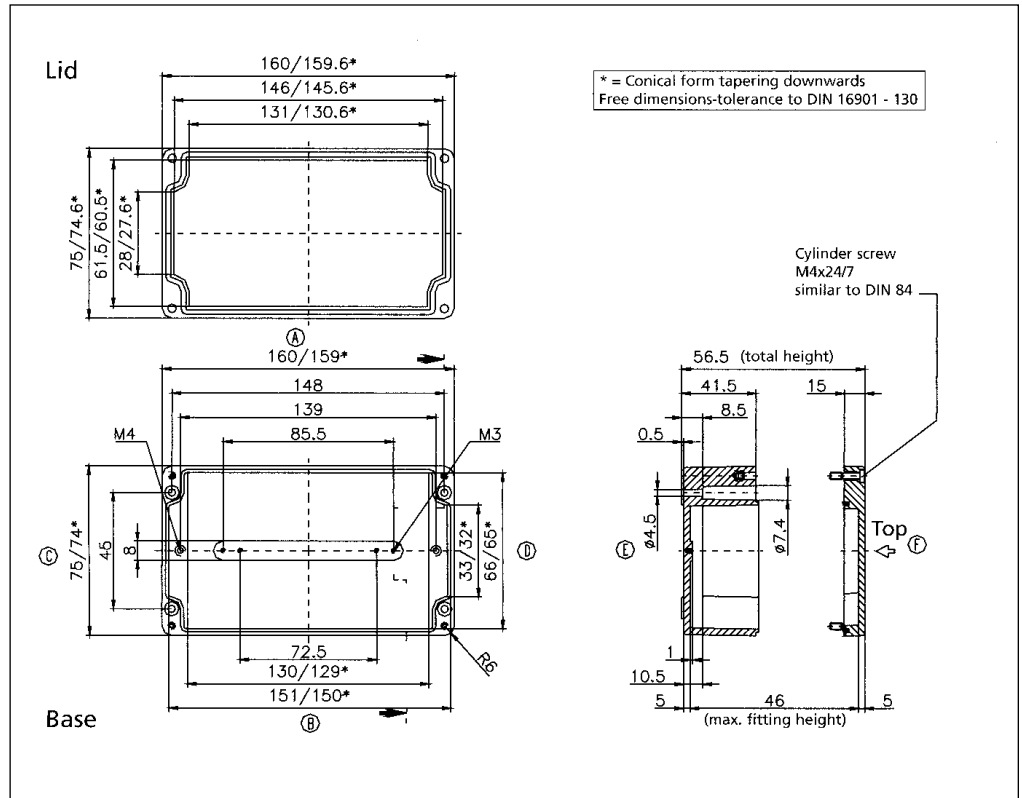

Fiberglass Watertight

02081106 00

External Dimensions: L 110 x W 75 x H 56 mm

Page 1-9

Standard Features
<ul style="list-style-type: none"> • 10093133 00 M4x24 Stainless steel captive combo head lid screws. • Non-Removable foamed-in Polyurethane gasket.
Accessories
<ul style="list-style-type: none"> • 10093041 00 Mounting Plate screws. • 10093092 00 Allen head lid screws. • 10052033 00 External Brackets. • 10061102 00 Terminal rail (TS 15). • 10089033 00 Mounting Plate. • 10082014 00 4mm Silicone gasket. • 10082023 00 3.5mm RFI Gasket (13.3" length).

02081108 00

External Dimensions: L 110 x W 75 x H 75 mm

Page 1-9

Standard Features
<ul style="list-style-type: none"> • 10093133 00 M4x24 Stainless steel captive combo head lid screws. • Non-Removable foamed-in Polyurethane gasket.
Accessories
<ul style="list-style-type: none"> • 10093041 00 Mounting Plate screws. • 10093092 00 Allen head lid screws. • 10052033 00 External Brackets. • 10061102 00 Terminal rail (TS 15). • 10089033 00 Mounting Plate. • 10082014 00 4mm Silicone gasket. • 10082023 00 3.5mm RFI Gasket (13.3" length).

02081606 00

External Dimensions: L 160 x W 75 x H 56 mm

Standard Features
<ul style="list-style-type: none"> • 10093133 00 M4x24 Stainless steel captive combo head lid screws. • Non-Removable foamed-in Polyurethane gasket.
Accessories
<ul style="list-style-type: none"> • 10093041 00 Mounting Plate screws. • 10093092 00 Allen head lid screws. • 10052033 00 External Brackets. • 10061103 00 Terminal rail (TS 15). • 10089035 00 Mounting Plate. • 10082014 00 4mm Silicone gasket. • 10082023 00 3.5mm RFI Gasket (16.4" length).