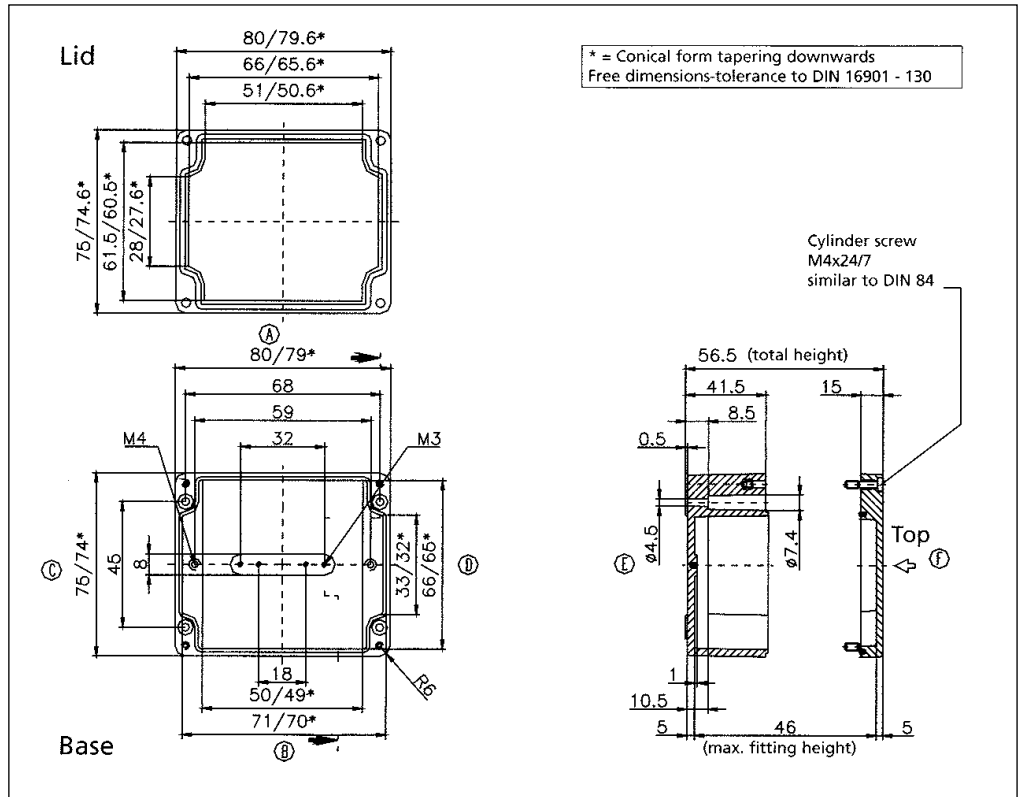

Standard Features
<ul style="list-style-type: none"> • 10093131 00 M4x18 Stainless steel captive combo head lid screws. • Non-Removable foamed-in polyurethane gasket.
Accessories
<ul style="list-style-type: none"> • 10093041 00 Mounting Plate screws. • 10091001 00 Allen head lid screws.

02080806 00

External Dimensions: L 80 x W 75 x H 56 mm

Standard Features
<ul style="list-style-type: none"> • 10093132 00 M4x24 Stainless steel captive combo head lid screws. • Non-Removable foamed-in Polyurethane gasket.
Accessories
<ul style="list-style-type: none"> • 10093041 00 Mounting Plate screws. • 10093092 00 Allen head lid screws. • 10052033 00 External Brackets. • 10061101 00 Terminal rail (TS 15). • 10089031 00 Mounting Plate. • 10082014 00 4mm Silicon Gasket. • 10082023 00 RFI 3.5mm Gasket (10.6" length).

02080808 00

External Dimensions: L 80 x W 75 x H 75 mm

Standard Features
<ul style="list-style-type: none"> • 10093131 00 M4x18 Stainless steel captive combo head lid screws. • Non-Removable foamed-in Polyurethane gasket.
Accessories
<ul style="list-style-type: none"> • 10093041 00 Mounting Plate screws. • 10093092 00 Allen head lid screws. • 10052033 00 External Brackets. • 10061101 00 Terminal rail (TS 15). • 10089031 00 Mounting Plate. • 10082014 00 4mm Silicone gasket. • 10082023 00 3.5mm RFI Gasket (13.3" length).