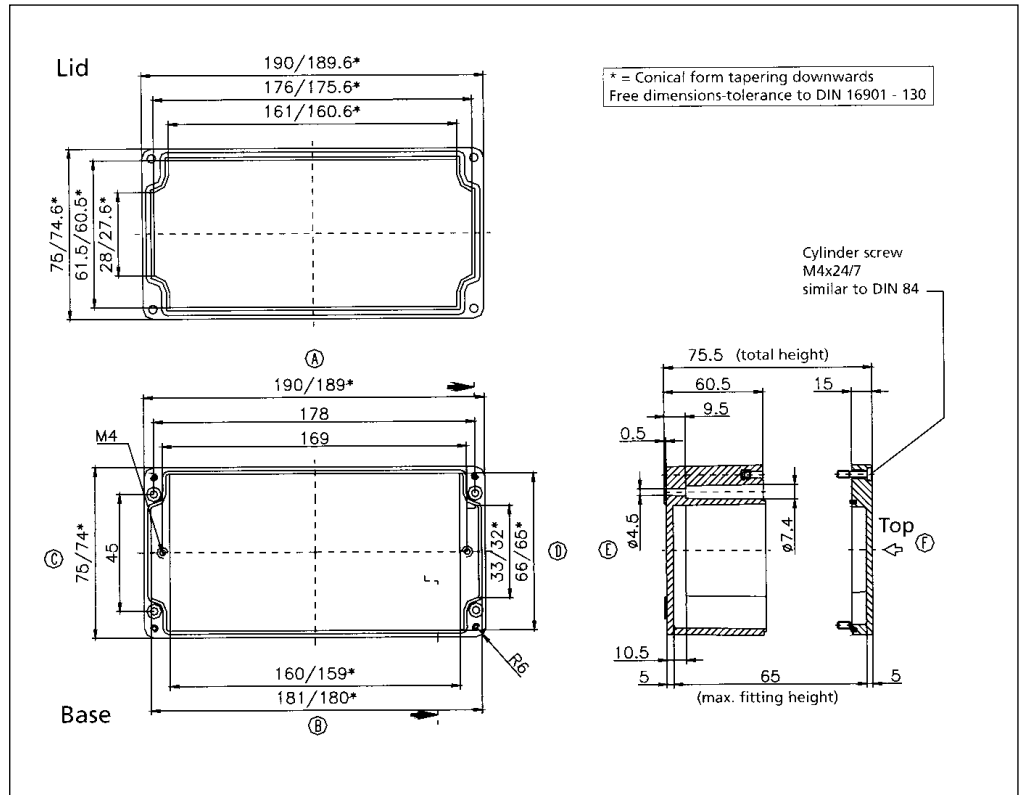

02081608 00

External Dimensions: L 160 x W 75 x H 75 mm

Standard Features
<ul style="list-style-type: none"> • 10093133 00 M4x24 Stainless steel captive combo head lid screws. • Non-Removable foamed-in Polyurethane gasket.
Accessories
<ul style="list-style-type: none"> • 10093041 00 Mounting Plate screws. • 10093092 00 Allen head lid screws. • 10052033 00 External Brackets. • 10061103 00 Terminal rail (TS 15). • 10089035 00 Mounting Plate. • 10082014 00 4mm Silicone gasket. • 10082023 00 3.5mm RFI Gasket (16.4" length).

Fiberglass Watertight

02081906 00

External Dimensions: L 190 x W 75 x H 56 mm

Page 1-9

Standard Features
<ul style="list-style-type: none"> • 10093133 00 M4x24 Stainless steel captive combo head lid screws. • Non-Removable foamed-in Polyurethane gasket.
Accessories
<ul style="list-style-type: none"> • 10093041 00 Mounting Plate screws. • 10091002 00 Allen head lid screws. • 10052033 00 External Brackets. • 10061104 00 Terminal rail (TS 15). • 10089037 00 Mounting Plate. • 10082014 00 4mm Silicone gasket. • 10082023 00 3.5mm RFI Gasket (19.25" length).

02081908 00

External Dimensions: L 190 x W 75 x H 75 mm

Page 1-9

Standard Features
<ul style="list-style-type: none"> • 10093133 00 M4x24 Stainless steel captive combo head lid screws. • Non-Removable foamed-in Polyurethane gasket.
Accessories
<ul style="list-style-type: none"> • 10093041 00 Mounting Plate screws. • 10091002 00 Allen head lid screws. • 10052033 00 External Brackets. • 10061104 00 Terminal rail (TS 15). • 10089037 00 Mounting Plate. • 10082014 00 4mm Silicone gasket. • 10082023 00 3.5mm RFI Gasket (17.7" length).