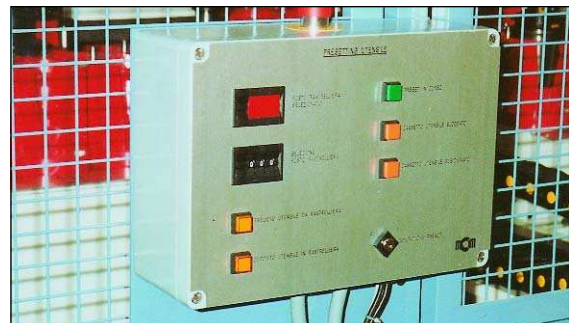

Rose+Bopla's fiberglass watertight enclosures are the enclosures to use when harsh environments are a problem. These enclosures are made of compression molded fiberglass, the

Fiberglass Watertight 02

best method for producing a strong, rugged enclosure which will withstand all conditions: weather, liquids, chemicals and harsh manufacturing environments. Rose+Bopla's fiberglass enclosures stand up to adverse weather conditions and most industrial chemicals with no deterioration over many years. They will also withstand the effects of ultra-violet rays.

Our Fiberglass Watertight 02 enclosure consists of a compression molded lid and base, captive stainless steel lid screws, molded-in mounting inserts in base, and a foamed-in polyurethane gasket. Silicone and RFI gaskets are available as an option.

These Fiberglass Watertight 02 enclosures can be used for water pollution control devices, paper processing controls and ship and harbor beacon signal controls.

TECHNICAL DATA:

- Color: Gray is standard similar to RAL 7000.
- Material: Fiberglass reinforced Polyester plastic.
- Impact Resistance: >7Nm, EN50014.
- Flammability: Self-extinguishing, UL 94 V0.
- Gasket Temperature Range:
  - Polyurethane Foam Gasket -40°F to +194°F
  - Silicone Foam Gasket -76°F to +266°F
  - Neoprene Gasket -40°F to +212°F
  - RFI Gasket -40°F to +392°F
- Captive Stainless Steel Lid Screws.
- Surface Resistance: >10¹² Ohm to DIN 53482.
- Disruptive Strength: 18KV / mm to DIN 53482.
- Toxicity: Halogen Free.
- Protection Classifications:
  - NEMA Types: up to Nema 4, 4X
  - IP 66, EN 60529
- Approvals:
  - UL Listed File #E206630, UL 50, UL 508
  - CSA Approved
  - Det Norske Veritas File #828.11/FERe
  - Maritime Register of Shipping #83033.250