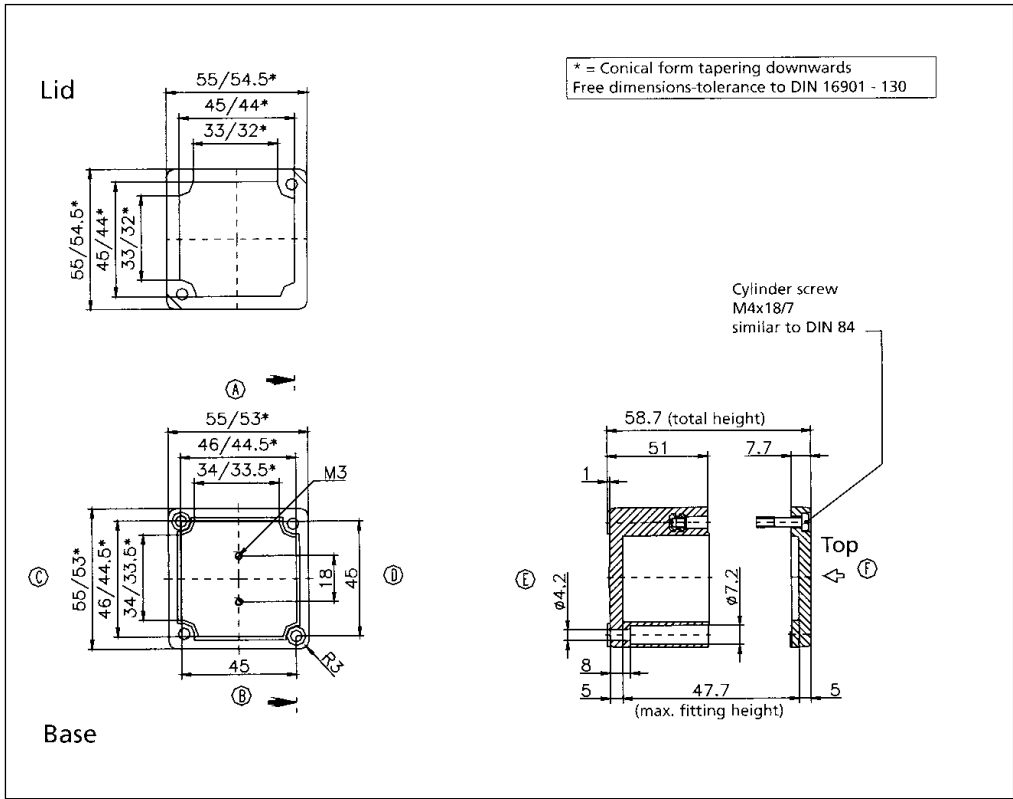

Note: Dimensions are external. Metric is the primary dimension. Inch conversions and weights are for the user's convenience and are for reference only. Accessories shown on drawing pages.

Fiberglass Watertight

02080806 00

External Dimensions: L 80 x W 75 x H 56 mm

Standard Features
<ul style="list-style-type: none"> • 10093132 00 M4x24 Stainless steel captive combo head lid screws. • Non-Removable foamed-in Polyurethane gasket.
Accessories
<ul style="list-style-type: none"> • 10093041 00 Mounting Plate screws. • 10093092 00 Allen head lid screws. • 10052033 00 External Brackets. • 10061101 00 Terminal rail (TS 15). • 10089031 00 Mounting Plate. • 10082014 00 4mm Silicon Gasket. • 10082023 00 RFI 3.5mm Gasket (10.6" length).

02080808 00

External Dimensions: L 80 x W 75 x H 75 mm

Standard Features
<ul style="list-style-type: none"> • 10093131 00 M4x18 Stainless steel captive combo head lid screws. • Non-Removable foamed-in Polyurethane gasket.
Accessories
<ul style="list-style-type: none"> • 10093041 00 Mounting Plate screws. • 10093092 00 Allen head lid screws. • 10052033 00 External Brackets. • 10061101 00 Terminal rail (TS 15). • 10089031 00 Mounting Plate. • 10082014 00 4mm Silicone gasket. • 10082023 00 3.5mm RFI Gasket (13.3" length).