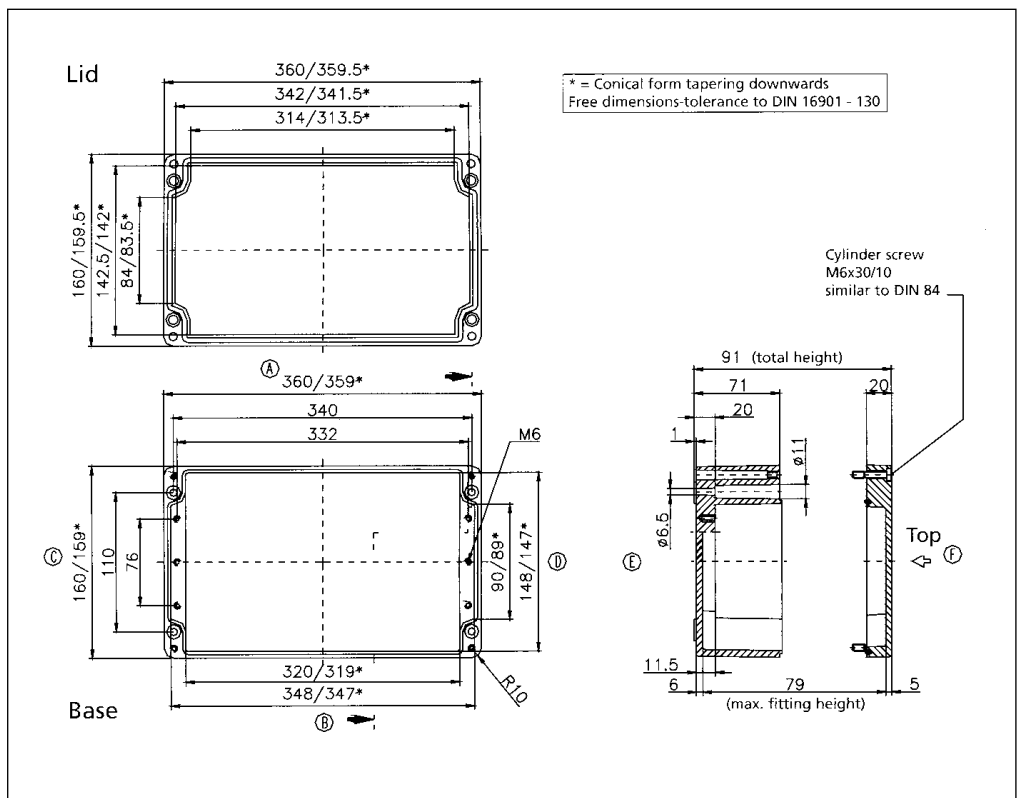

02161609 00

External Dimensions: L 160 x W 160 x H 91 mm

Standard Features
<ul style="list-style-type: none"> • 10093135 00 M6x30 Stainless steel captive combo head lid screws. • Non-Removable foamed-in Polyurethane gasket.
Accessories
<ul style="list-style-type: none"> • 10093058 00 Mounting Plate screws. • 10093263 00 Allen head lid screws. • 10052034 00 External Brackets. • 10061403 00 Terminal rail (TS 32). • 10061423 00 Terminal rail (TS 35). • 10052101 00 External Hinges. • 10050404 00 Ground Strip. • 10089106 00 Mounting Plate. • 10082015 00 5mm Silicone gasket. • 10082024 00 4mm RFI Gasket (22.0" length).

Dimensional Drawings

Fiberglass Watertight

02162609 00

External Dimensions: L 260 x W 160 x H 91 mm

Page 1-9

Standard Features
<ul style="list-style-type: none"> • 10093135 00 M6x30 Stainless steel captive combo head lid screws. • Non-Removable foamed-in Polyurethane gasket.
Accessories
<ul style="list-style-type: none"> • 10093058 00 Mounting Plate screws. • 10093263 00 Allen head lid screws. • 10052034 00 External Brackets. • 10061404 00 Terminal rail (TS 32). • 10061424 00 Terminal rail (TS 35). • 10052101 00 External Hinges. • 10050405 00 Ground Strip. • 10089107 00 Mounting Plate. • 10082015 00 5mm Silicone gasket. • 10082024 00 4mm RFI Gasket (29.1" length).

02163609 00

External Dimensions: L360 x W160 x H91 mm

Page 1-9

Standard Features
<ul style="list-style-type: none"> • 10093135 00 M6x30 Stainless steel captive combo head lid screws. • Non-Removable foamed-in Polyurethane gasket.
Accessories
<ul style="list-style-type: none"> • 10093058 00 Mounting Plate screws. • 10093263 00 Allen head lid screws. • 10052034 00 External Brackets. • 10061405 00 Terminal rail (TS 32). • 10061425 00 Terminal rail (TS 35). • 10052101 00 External Hinges. • 10050406 00 Ground Strip. • 10089108 00 Mounting Plate. • 10082015 00 5mm Silicone gasket. • 10082024 00 4mm RFI Gasket (37.0" length).