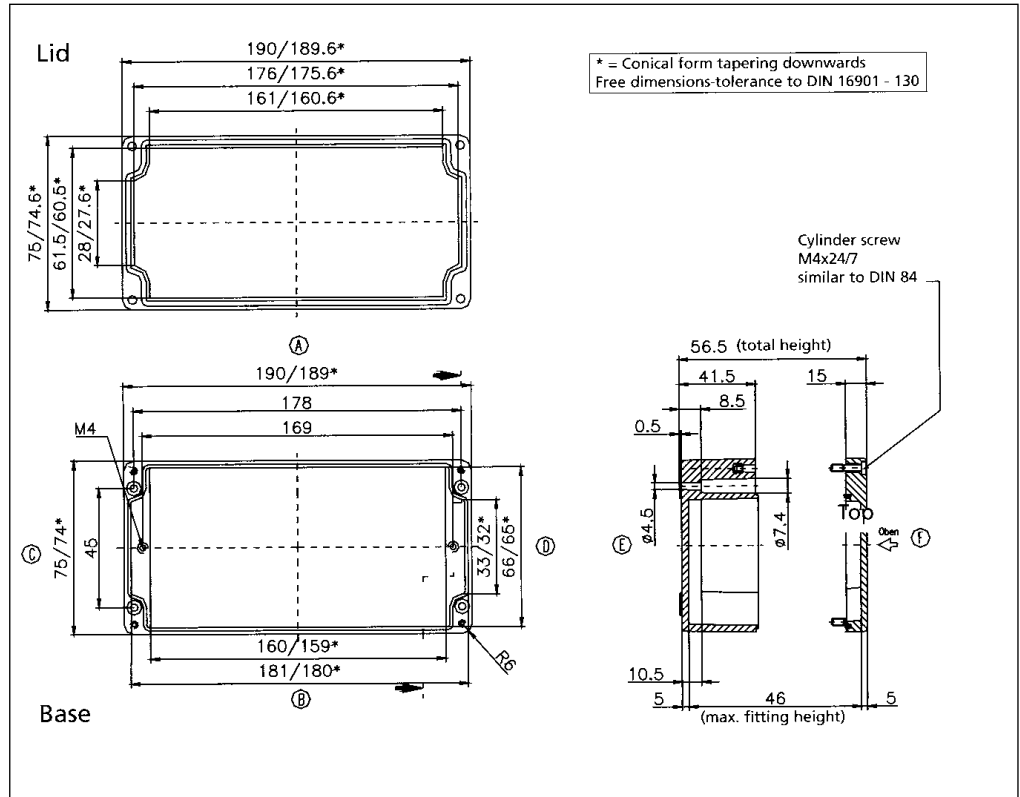

02081606 00

External Dimensions: L 160 x W 75 x H 56 mm

Standard Features
<ul style="list-style-type: none"> • 10093133 00 M4x24 Stainless steel captive combo head lid screws. • Non-Removable foamed-in Polyurethane gasket.
Accessories
<ul style="list-style-type: none"> • 10093041 00 Mounting Plate screws. • 10093092 00 Allen head lid screws. • 10052033 00 External Brackets. • 10061103 00 Terminal rail (TS 15). • 10089035 00 Mounting Plate. • 10082014 00 4mm Silicone gasket. • 10082023 00 3.5mm RFI Gasket (16.4" length).

02081608 00

External Dimensions: L 160 x W 75 x H 75 mm

Standard Features
<ul style="list-style-type: none"> • 10093133 00 M4x24 Stainless steel captive combo head lid screws. • Non-Removable foamed-in Polyurethane gasket.
Accessories
<ul style="list-style-type: none"> • 10093041 00 Mounting Plate screws. • 10093092 00 Allen head lid screws. • 10052033 00 External Brackets. • 10061103 00 Terminal rail (TS 15). • 10089035 00 Mounting Plate. • 10082014 00 4mm Silicone gasket. • 10082023 00 3.5mm RFI Gasket (16.4" length).

Fiberglass Watertight

02081906 00

External Dimensions: L 190 x W 75 x H 56 mm

Page 1-9

Standard Features
<ul style="list-style-type: none"> • 10093133 00 M4x24 Stainless steel captive combo head lid screws. • Non-Removable foamed-in Polyurethane gasket.
Accessories
<ul style="list-style-type: none"> • 10093041 00 Mounting Plate screws. • 10091002 00 Allen head lid screws. • 10052033 00 External Brackets. • 10061104 00 Terminal rail (TS 15). • 10089037 00 Mounting Plate. • 10082014 00 4mm Silicone gasket. • 10082023 00 3.5mm RFI Gasket (19.25" length).