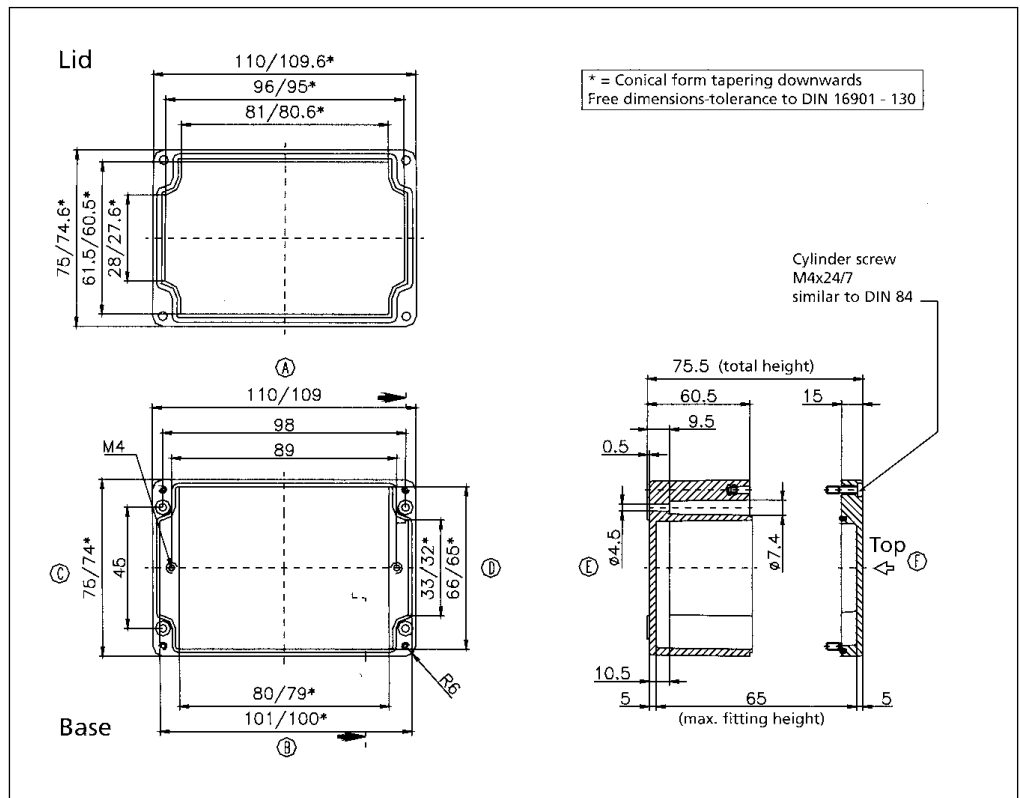

02080808 00

External Dimensions: L 80 x W 75 x H 75 mm

Standard Features
<ul style="list-style-type: none"> • 10093131 00 M4x18 Stainless steel captive combo head lid screws. • Non-Removable foamed-in Polyurethane gasket.
Accessories
<ul style="list-style-type: none"> • 10093041 00 Mounting Plate screws. • 10093092 00 Allen head lid screws. • 10052033 00 External Brackets. • 10061101 00 Terminal rail (TS 15). • 10089031 00 Mounting Plate. • 10082014 00 4mm Silicone gasket. • 10082023 00 3.5mm RFI Gasket (13.3" length).

Fiberglass Watertight

02081106 00

External Dimensions: L 110 x W 75 x H 56 mm

Page 1-9

Standard Features
<ul style="list-style-type: none"> • 10093133 00 M4x24 Stainless steel captive combo head lid screws. • Non-Removable foamed-in Polyurethane gasket.
Accessories
<ul style="list-style-type: none"> • 10093041 00 Mounting Plate screws. • 10093092 00 Allen head lid screws. • 10052033 00 External Brackets. • 10061102 00 Terminal rail (TS 15). • 10089033 00 Mounting Plate. • 10082014 00 4mm Silicone gasket. • 10082023 00 3.5mm RFI Gasket (13.3" length).

02081108 00

External Dimensions: L 110 x W 75 x H 75 mm

Page 1-9

Standard Features
<ul style="list-style-type: none"> • 10093133 00 M4x24 Stainless steel captive combo head lid screws. • Non-Removable foamed-in Polyurethane gasket.
Accessories
<ul style="list-style-type: none"> • 10093041 00 Mounting Plate screws. • 10093092 00 Allen head lid screws. • 10052033 00 External Brackets. • 10061102 00 Terminal rail (TS 15). • 10089033 00 Mounting Plate. • 10082014 00 4mm Silicone gasket. • 10082023 00 3.5mm RFI Gasket (13.3" length).