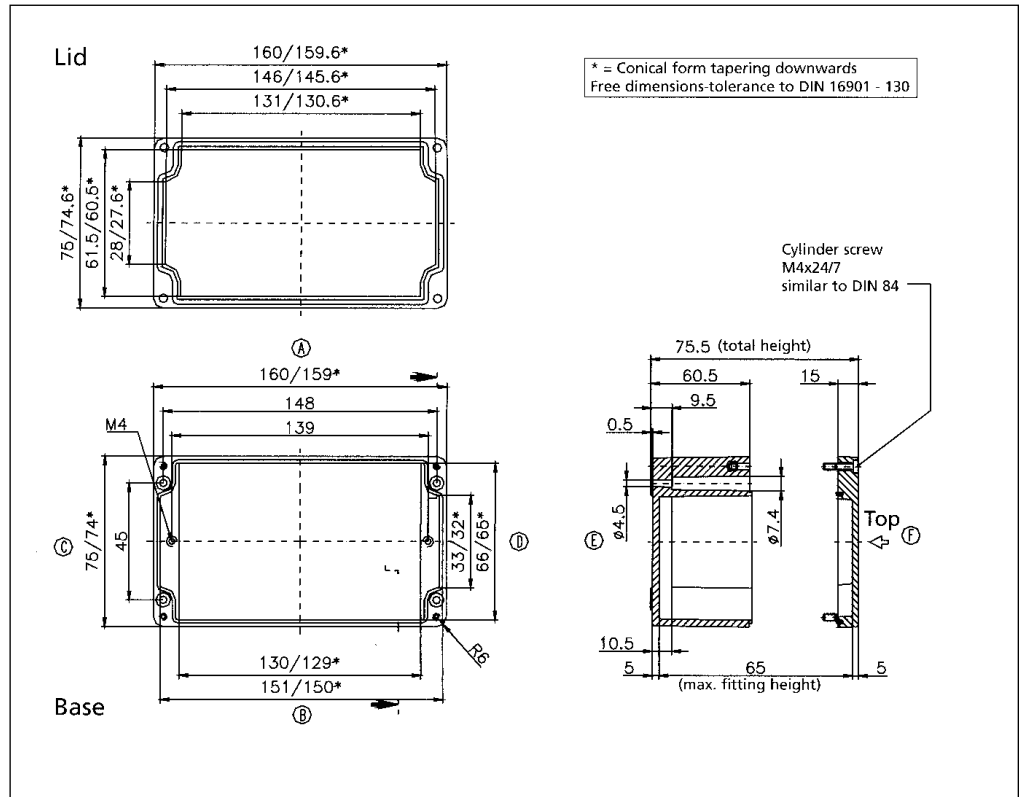

02081108 00

External Dimensions: L 110 x W 75 x H 75 mm

Page 1-9

Standard Features
<ul style="list-style-type: none"> • 10093133 00 M4x24 Stainless steel captive combo head lid screws. • Non-Removable foamed-in Polyurethane gasket.
Accessories
<ul style="list-style-type: none"> • 10093041 00 Mounting Plate screws. • 10093092 00 Allen head lid screws. • 10052033 00 External Brackets. • 10061102 00 Terminal rail (TS 15). • 10089033 00 Mounting Plate. • 10082014 00 4mm Silicone gasket. • 10082023 00 3.5mm RFI Gasket (13.3" length).

02081606 00

External Dimensions: L 160 x W 75 x H 56 mm

Standard Features
<ul style="list-style-type: none"> • 10093133 00 M4x24 Stainless steel captive combo head lid screws. • Non-Removable foamed-in Polyurethane gasket.
Accessories
<ul style="list-style-type: none"> • 10093041 00 Mounting Plate screws. • 10093092 00 Allen head lid screws. • 10052033 00 External Brackets. • 10061103 00 Terminal rail (TS 15). • 10089035 00 Mounting Plate. • 10082014 00 4mm Silicone gasket. • 10082023 00 3.5mm RFI Gasket (16.4" length).

02081608 00

External Dimensions: L 160 x W 75 x H 75 mm

Standard Features
<ul style="list-style-type: none"> • 10093133 00 M4x24 Stainless steel captive combo head lid screws. • Non-Removable foamed-in Polyurethane gasket.
Accessories
<ul style="list-style-type: none"> • 10093041 00 Mounting Plate screws. • 10093092 00 Allen head lid screws. • 10052033 00 External Brackets. • 10061103 00 Terminal rail (TS 15). • 10089035 00 Mounting Plate. • 10082014 00 4mm Silicone gasket. • 10082023 00 3.5mm RFI Gasket (16.4" length).