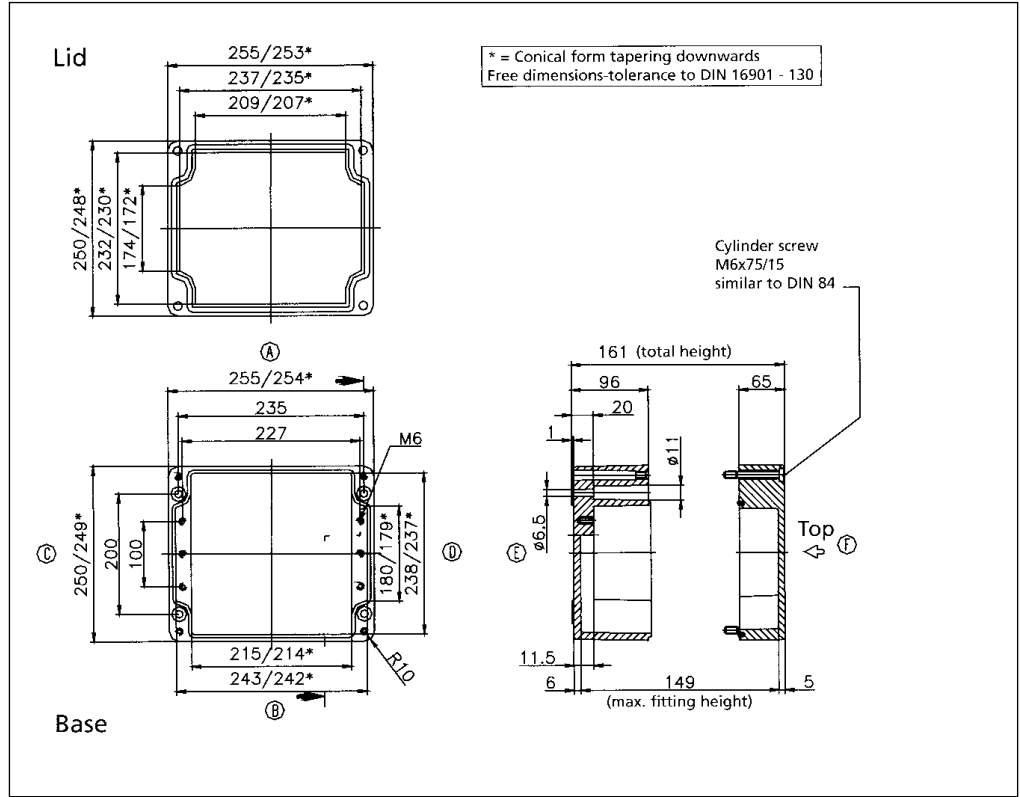

Dimensional Drawings

Fiberglass Watertight

02162609 00

External Dimensions: L 260 x W 160 x H 91 mm

Page 1-9

Standard Features
<ul style="list-style-type: none"> • 10093135 00 M6x30 Stainless steel captive combo head lid screws. • Non-Removable foamed-in Polyurethane gasket.
Accessories
<ul style="list-style-type: none"> • 10093058 00 Mounting Plate screws. • 10093263 00 Allen head lid screws. • 10052034 00 External Brackets. • 10061404 00 Terminal rail (TS 32). • 10061424 00 Terminal rail (TS 35). • 10052101 00 External Hinges. • 10050405 00 Ground Strip. • 10089107 00 Mounting Plate. • 10082015 00 5mm Silicone gasket. • 10082024 00 4mm RFI Gasket (29.1" length).

02163609 00

External Dimensions: L360 x W160 x H91 mm

Page 1-9

Standard Features
<ul style="list-style-type: none"> • 10093135 00 M6x30 Stainless steel captive combo head lid screws. • Non-Removable foamed-in Polyurethane gasket.
Accessories
<ul style="list-style-type: none"> • 10093058 00 Mounting Plate screws. • 10093263 00 Allen head lid screws. • 10052034 00 External Brackets. • 10061405 00 Terminal rail (TS 32). • 10061425 00 Terminal rail (TS 35). • 10052101 00 External Hinges. • 10050406 00 Ground Strip. • 10089108 00 Mounting Plate. • 10082015 00 5mm Silicone gasket. • 10082024 00 4mm RFI Gasket (37.0" length).

Fiberglass Watertight

02252616 00

External Dimensions: L 255 x W 250 x H 161 mm

Page 1-9

Standard Features
<ul style="list-style-type: none"> • 10093070 00 M6x75 Stainless steel captive combo head lid screws. • Non-Removable foamed-in Polyurethane gasket .
Accessories
<ul style="list-style-type: none"> • 10093058 00 Mounting Plate screws. • 10091006 00 Allen head lid screws. • 10052034 00 External Brackets. • 10061414 00 Terminal rail (TS 32). • 10061434 00 Terminal rail (TS 35). • 10052101 00 External Hinges. • 10050405 00 Ground Strip. • 10089141 00 Mounting Plate. • 10082015 00 5mm Silicone gasket. • 10082024 00 4mm RFI Gasket (35.0° length).