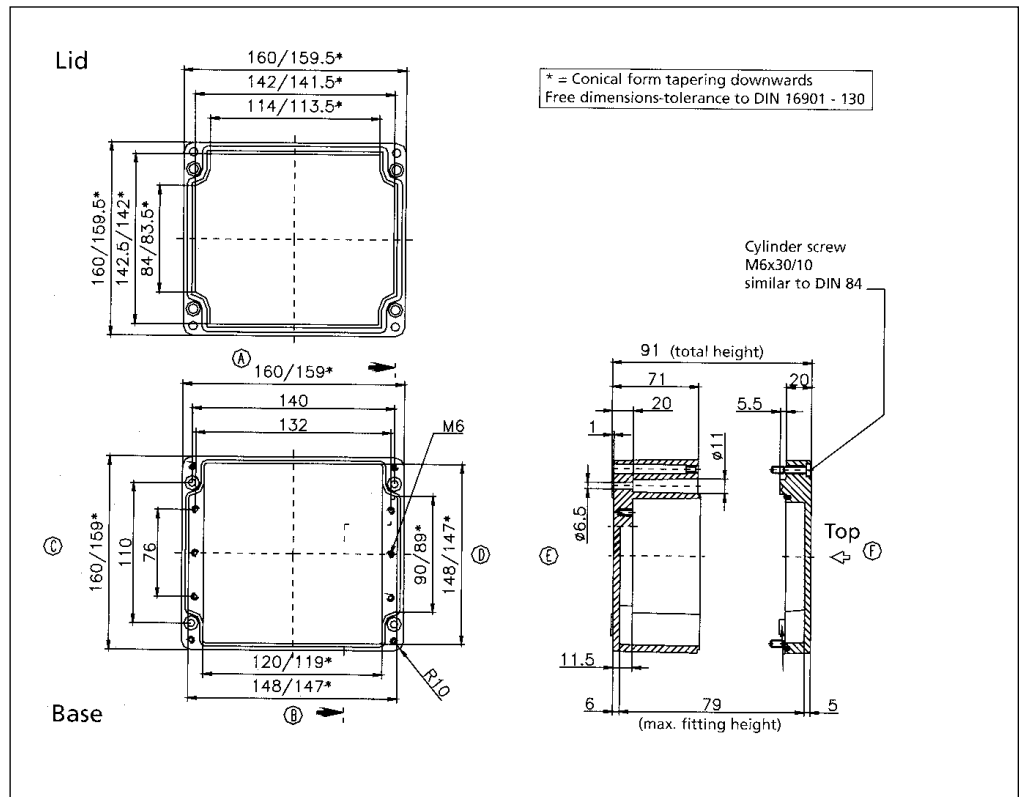

02122209 00

External Dimensions: L 220 x W 120 x H 91 mm

Standard Features
<ul style="list-style-type: none"> • 10093136 00 M6x35 Stainless steel captive combo head lid screws. • Non-Removable foamed-in Polyurethane gasket.
Accessories
<ul style="list-style-type: none"> • 10093058 00 Mounting Plate screws. • 10093262 00 Allen head lid screws. • 10052034 00 External Brackets. • 10061402 00 Terminal rail (TS 32). • 10061422 00 Terminal rail (TS 35). • 10052101 00 External Hinges. • 10050402 00 Ground Strip. • 10089152 00 Mounting Plate. • 10082014 00 4mm Silicone gasket. • 10082023 00 3.5mm RFI Gasket (23.6" length).

02161609 00

External Dimensions: L 160 x W 160 x H 91 mm

Standard Features
<ul style="list-style-type: none"> • 10093135 00 M6x30 Stainless steel captive combo head lid screws. • Non-Removable foamed-in Polyurethane gasket.
Accessories
<ul style="list-style-type: none"> • 10093058 00 Mounting Plate screws. • 10093263 00 Allen head lid screws. • 10052034 00 External Brackets. • 10061403 00 Terminal rail (TS 32). • 10061423 00 Terminal rail (TS 35). • 10052101 00 External Hinges. • 10050404 00 Ground Strip. • 10089106 00 Mounting Plate. • 10082015 00 5mm Silicone gasket. • 10082024 00 4mm RFI Gasket (22.0" length).

Dimensional Drawings

Fiberglass Watertight

02162609 00

External Dimensions: L 260 x W 160 x H 91 mm

Page 1-9

Standard Features
<ul style="list-style-type: none"> • 10093135 00 M6x30 Stainless steel captive combo head lid screws. • Non-Removable foamed-in Polyurethane gasket.
Accessories
<ul style="list-style-type: none"> • 10093058 00 Mounting Plate screws. • 10093263 00 Allen head lid screws. • 10052034 00 External Brackets. • 10061404 00 Terminal rail (TS 32). • 10061424 00 Terminal rail (TS 35). • 10052101 00 External Hinges. • 10050405 00 Ground Strip. • 10089107 00 Mounting Plate. • 10082015 00 5mm Silicone gasket. • 10082024 00 4mm RFI Gasket (29.1" length).