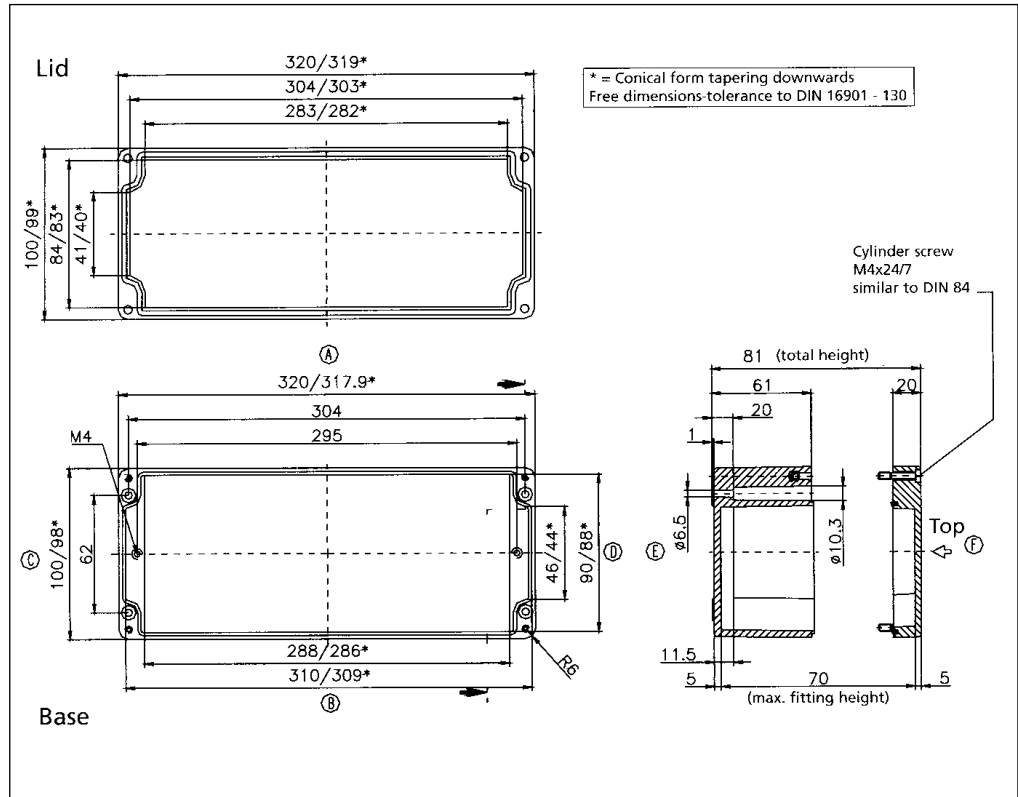

02082306 00

External Dimensions: L 230 x W 75 x H 56 mm

Standard Features
<ul style="list-style-type: none"> • 10093133 00 M4x24 Stainless steel captive combo head lid screws. • Non-Removable foamed-in Polyurethane gasket.
Accessories
<ul style="list-style-type: none"> • 10093041 00 Mounting Plate screws. • 10093092 00 Allen head lid screws. • 10052033 00 External Brackets. • 10061105 00 Terminal rail (TS 15). • 10082014 00 4mm Silicone gasket. • 10082023 00 3.5mm RFI Gasket (23.2" length).

02082308 00

External Dimensions: L 230 x W 75 x H 75 mm

Standard Features
<ul style="list-style-type: none"> • 10093133 00 M4x24 Stainless steel captive combo head lid screws. • Non-Removable foamed-in Polyurethane gasket.
Accessories
<ul style="list-style-type: none"> • 10093041 00 Mounting Plate screws. • 10093092 00 Allen head lid screws. • 10052033 00 External Brackets. • 10061105 00 Terminal rail (TS 15). • 10082014 00 4mm Silicone gasket. • 10082023 00 3.5mm RFI Gasket (23.2" length).

Fiberglass Watertight

02103208 00

External Dimensions: L 320 x W 100 x H 81 mm

Page 1-9

Standard Features
<ul style="list-style-type: none"> • 10093133 00 M4x24 Stainless steel captive combo head lid screws. • Non-Removable foamed-in Polyurethane gasket.
Accessories
<ul style="list-style-type: none"> • 10093041 00 Mounting Plate screws. • 10093261 00 Allen head lid screws. • 10052034 00 External Brackets. • 10061106 00 Terminal rail (TS 15). • 10052101 00 External Hinges. • 10011006 00 Mounting Plate. • 10082014 00 4mm Silicone gasket. • 10082023 00 3.5mm RFI Gasket (33.0" length).