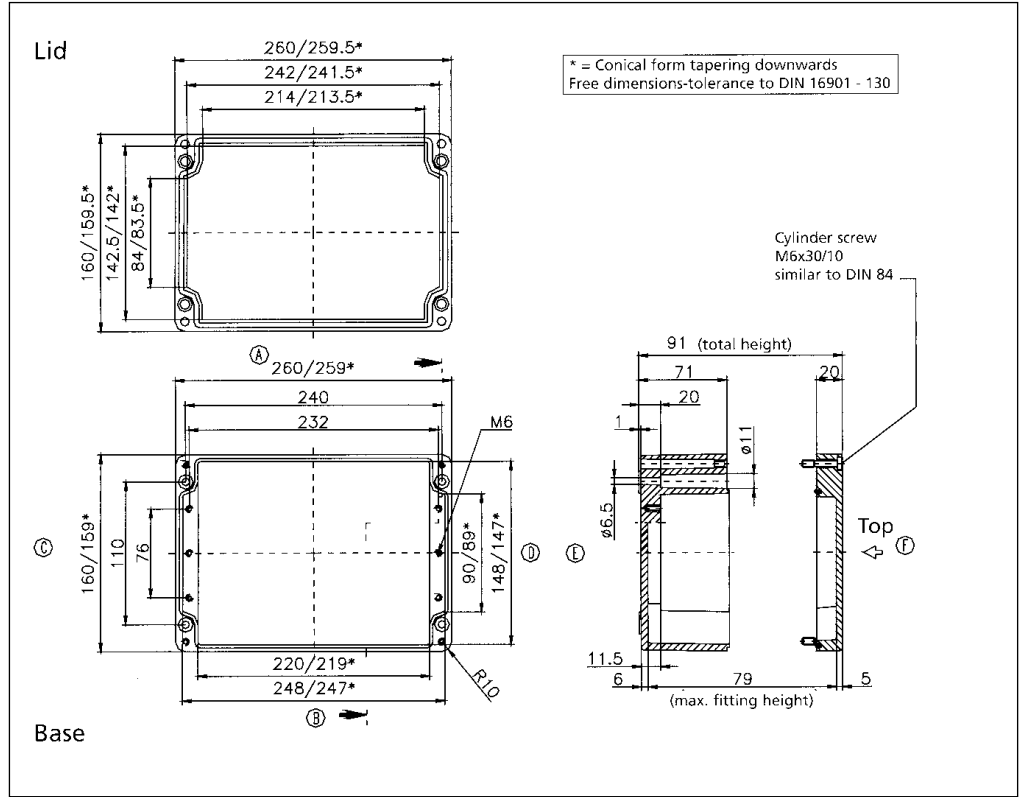

02161609 00

External Dimensions: L 160 x W 160 x H 91 mm

Standard Features
<ul style="list-style-type: none"> • 10093135 00 M6x30 Stainless steel captive combo head lid screws. • Non-Removable foamed-in Polyurethane gasket.
Accessories
<ul style="list-style-type: none"> • 10093058 00 Mounting Plate screws. • 10093263 00 Allen head lid screws. • 10052034 00 External Brackets. • 10061403 00 Terminal rail (TS 32). • 10061423 00 Terminal rail (TS 35). • 10052101 00 External Hinges. • 10050404 00 Ground Strip. • 10089106 00 Mounting Plate. • 10082015 00 5mm Silicone gasket. • 10082024 00 4mm RFI Gasket (22.0" length).

Dimensional Drawings

Fiberglass Watertight

02162609 00

External Dimensions: L 260 x W 160 x H 91 mm

Page 1-9

Standard Features
<ul style="list-style-type: none"> • 10093135 00 M6x30 Stainless steel captive combo head lid screws. • Non-Removable foamed-in Polyurethane gasket.
Accessories
<ul style="list-style-type: none"> • 10093058 00 Mounting Plate screws. • 10093263 00 Allen head lid screws. • 10052034 00 External Brackets. • 10061404 00 Terminal rail (TS 32). • 10061424 00 Terminal rail (TS 35). • 10052101 00 External Hinges. • 10050405 00 Ground Strip. • 10089107 00 Mounting Plate. • 10082015 00 5mm Silicone gasket. • 10082024 00 4mm RFI Gasket (29.1" length).

02163609 00

External Dimensions: L360 x W160 x H91 mm

Page 1-9

Standard Features
<ul style="list-style-type: none"> • 10093135 00 M6x30 Stainless steel captive combo head lid screws. • Non-Removable foamed-in Polyurethane gasket.
Accessories
<ul style="list-style-type: none"> • 10093058 00 Mounting Plate screws. • 10093263 00 Allen head lid screws. • 10052034 00 External Brackets. • 10061405 00 Terminal rail (TS 32). • 10061425 00 Terminal rail (TS 35). • 10052101 00 External Hinges. • 10050406 00 Ground Strip. • 10089108 00 Mounting Plate. • 10082015 00 5mm Silicone gasket. • 10082024 00 4mm RFI Gasket (37.0" length).