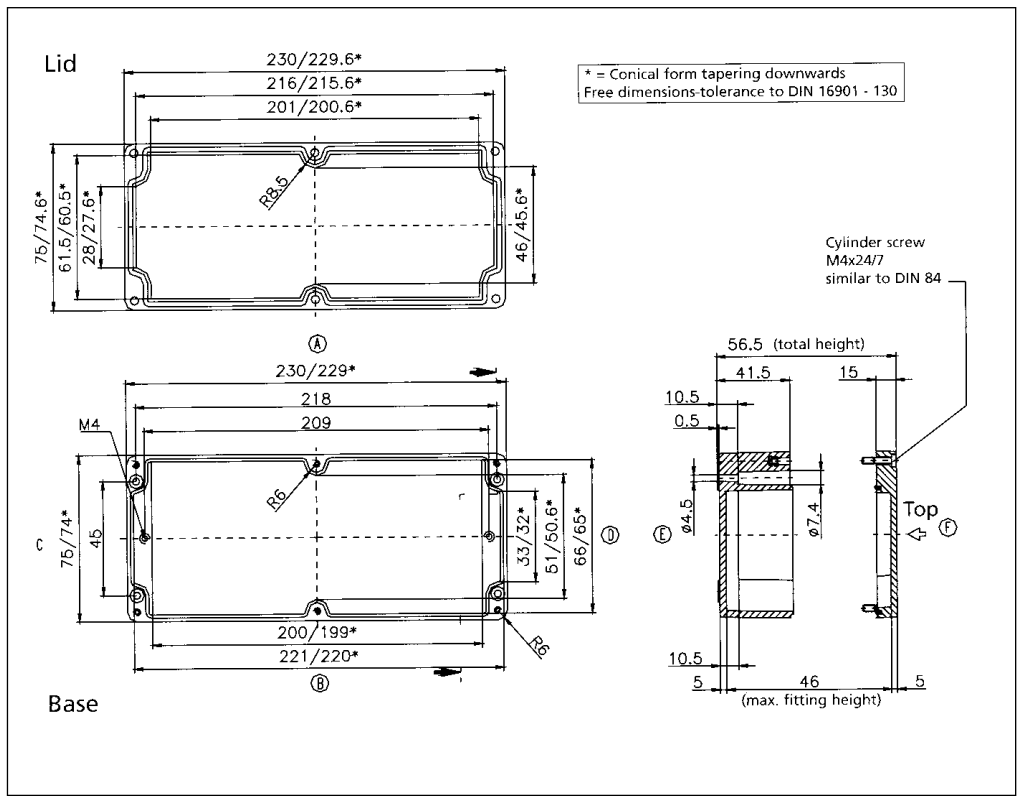

Fiberglass Watertight

02081906 00

External Dimensions: L 190 x W 75 x H 56 mm

Page 1-9

Standard Features
<ul style="list-style-type: none"> • 10093133 00 M4x24 Stainless steel captive combo head lid screws. • Non-Removable foamed-in Polyurethane gasket.
Accessories
<ul style="list-style-type: none"> • 10093041 00 Mounting Plate screws. • 10091002 00 Allen head lid screws. • 10052033 00 External Brackets. • 10061104 00 Terminal rail (TS 15). • 10089037 00 Mounting Plate. • 10082014 00 4mm Silicone gasket. • 10082023 00 3.5mm RFI Gasket (19.25" length).

02081908 00

External Dimensions: L 190 x W 75 x H 75 mm

Page 1-9

Standard Features
<ul style="list-style-type: none"> • 10093133 00 M4x24 Stainless steel captive combo head lid screws. • Non-Removable foamed-in Polyurethane gasket.
Accessories
<ul style="list-style-type: none"> • 10093041 00 Mounting Plate screws. • 10091002 00 Allen head lid screws. • 10052033 00 External Brackets. • 10061104 00 Terminal rail (TS 15). • 10089037 00 Mounting Plate. • 10082014 00 4mm Silicone gasket. • 10082023 00 3.5mm RFI Gasket (17.7" length).

02082306 00

External Dimensions: L 230 x W 75 x H 56 mm

Standard Features
<ul style="list-style-type: none"> • 10093133 00 M4x24 Stainless steel captive combo head lid screws. • Non-Removable foamed-in Polyurethane gasket.
Accessories
<ul style="list-style-type: none"> • 10093041 00 Mounting Plate screws. • 10093092 00 Allen head lid screws. • 10052033 00 External Brackets. • 10061105 00 Terminal rail (TS 15). • 10082014 00 4mm Silicone gasket. • 10082023 00 3.5mm RFI Gasket (23.2" length).