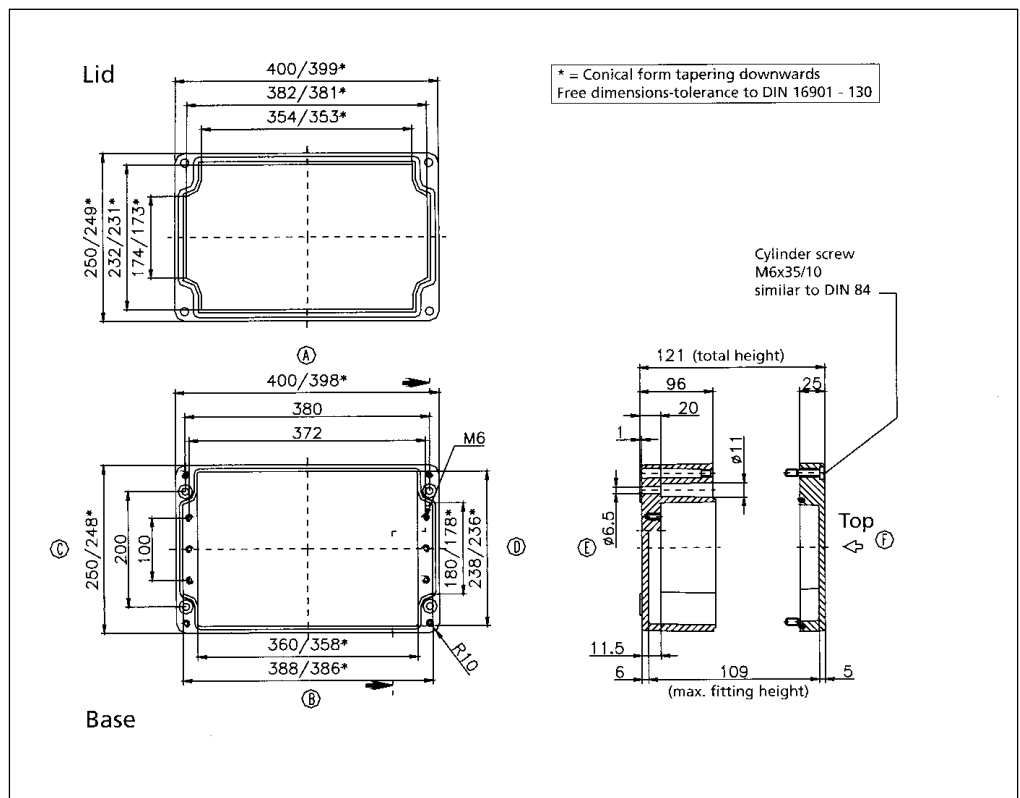

Dimensional Drawings

Fiberglass Watertight

02162609 00

External Dimensions: L 260 x W 160 x H 91 mm

Page 1-9

Standard Features
<ul style="list-style-type: none"> • 10093135 00 M6x30 Stainless steel captive combo head lid screws. • Non-Removable foamed-in Polyurethane gasket.
Accessories
<ul style="list-style-type: none"> • 10093058 00 Mounting Plate screws. • 10093263 00 Allen head lid screws. • 10052034 00 External Brackets. • 10061404 00 Terminal rail (TS 32). • 10061424 00 Terminal rail (TS 35). • 10052101 00 External Hinges. • 10050405 00 Ground Strip. • 10089107 00 Mounting Plate. • 10082015 00 5mm Silicone gasket. • 10082024 00 4mm RFI Gasket (29.1" length).

Fiberglass Watertight

02252616 00

External Dimensions: L 255 x W 250 x H 161 mm

Page 1-9

Standard Features
<ul style="list-style-type: none"> • 10093070 00 M6x75 Stainless steel captive combo head lid screws. • Non-Removable foamed-in Polyurethane gasket .
Accessories
<ul style="list-style-type: none"> • 10093058 00 Mounting Plate screws. • 10091006 00 Allen head lid screws. • 10052034 00 External Brackets. • 10061414 00 Terminal rail (TS 32). • 10061434 00 Terminal rail (TS 35). • 10052101 00 External Hinges. • 10050405 00 Ground Strip. • 10089141 00 Mounting Plate. • 10082015 00 5mm Silicone gasket. • 10082024 00 4mm RFI Gasket (35.0° length).

02254012 00

External Dimensions: L 400 x W 250 x H 121 mm

Page 1-9

Standard Features
<ul style="list-style-type: none"> • 10093136 00 M6x35 Stainless steel captive combo head lid screws. • Non-Removable foamed-in Polyurethane gasket.
Accessories
<ul style="list-style-type: none"> • 10093058 00 Mounting Plate screws. • 10093262 00 Allen head lid screws. • 10052034 00 External Brackets. • 10061407 00 Terminal rail (TS 32). • 10061427 00 Terminal rail (TS 35). • 10052101 00 External Hinges. • 10050411 00 Ground Strip. • 10089143 00 Mounting Plate. • 10082015 00 5mm Silicone gasket. • 10082024 00 4mm RFI Gasket (46.9° length).