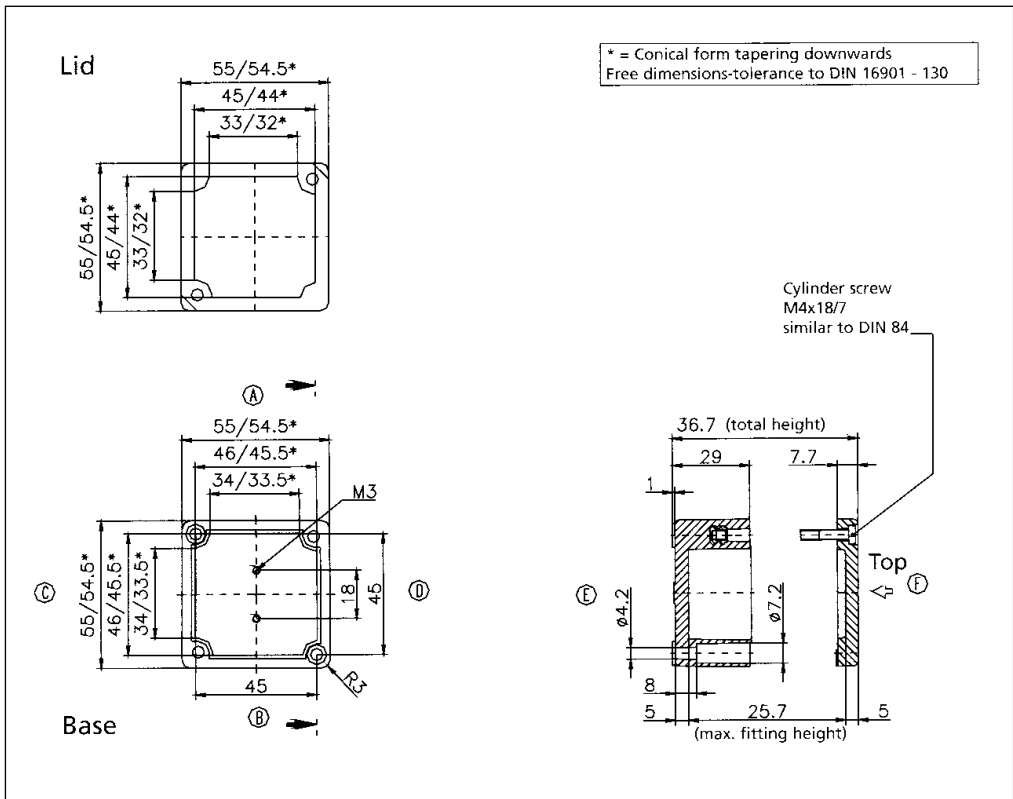

Fiberglass Watertight

Standard Features
• 10093131 00 M4x18 Stainless steel captive combo head lid screws.   • Non-Removable foamed-in polyurethane gasket.
Accessories
• 10093041 00 Mounting Plate screws.   • 10091001 00 Allen head lid screws.