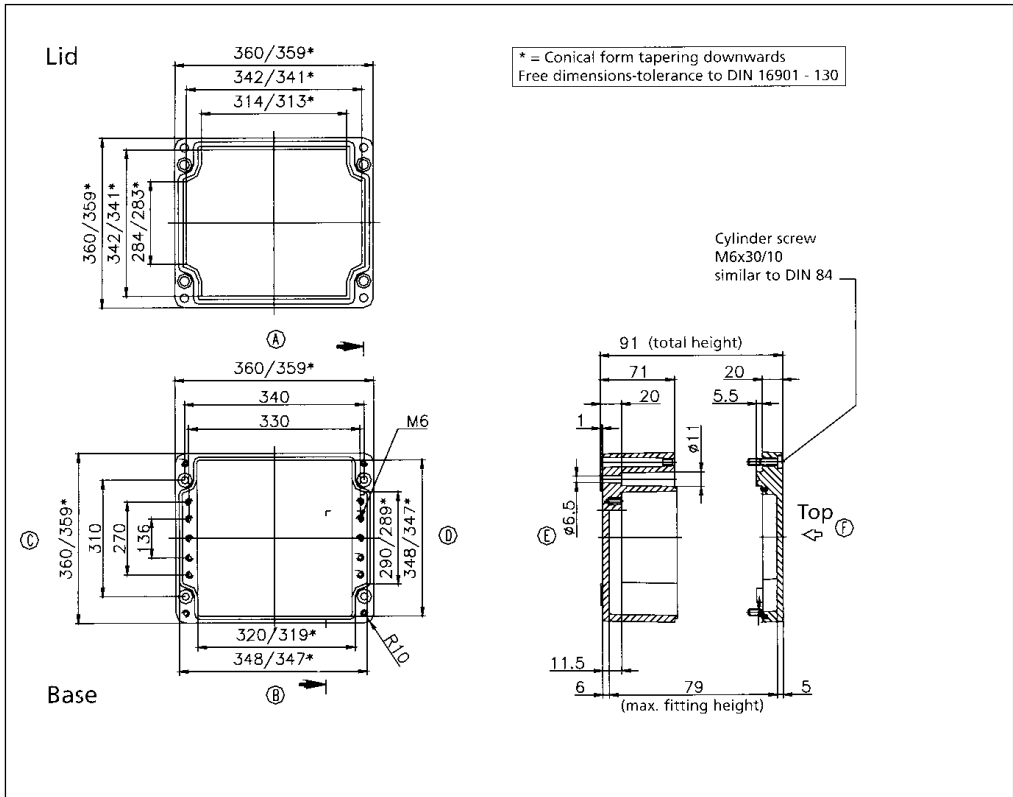

Fiberglass Watertight

Standard Features
• 10093135 00 M6x30 Stainless steel captive combo head lid screws.   • Non-Removable foamed-in Polyurethane gasket.
Accessories
• 10093058 00 Mounting Plate screws.   • 10093263 00 Allen head lid screws.   • 10052034 00 External Brackets.   • 10061405 00 Terminal rail (TS 32).   • 10061425 00 Terminal rail (TS 35).   • 10052101 00 External Hinges.   • 10050406 00 Ground Strip.   • 10089145 00 Mounting Plate.   • 10082015 00 5mm Silicone gasket.   • 10082014 00 4mm RFI Gasket (53.5" length).