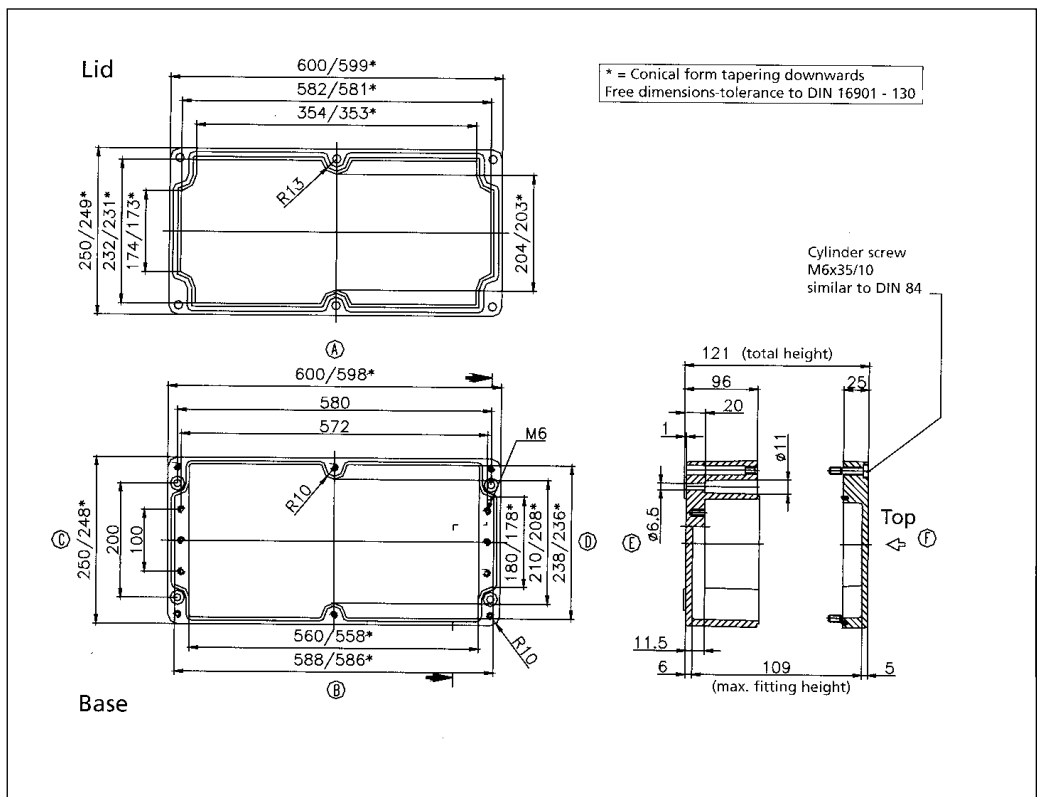

02254016 00

External Dimensions: L 400 x W 250 x H 161 mm

Standard Features
<ul style="list-style-type: none"> • 10093070 00 M6x75 Stainless steel captive combo head lid screws. • Non-Removable foamed-in Polyurethane gasket.
Accessories
<ul style="list-style-type: none"> • 10093058 00 Mounting Plate screws. • 10091006 00 Allen head lid screws. • 10052034 00 External Brackets. • 10061407 00 Terminal rail (TS 32). • 10061427 00 Terminal rail (TS 35). • 10052101 00 External Hinges. • 10050411 00 Ground Strip. • 10089143 00 Mounting Plate. • 10082015 00 5mm Silicone gasket. • 10082024 00 4mm RFI Gasket (46.9" length).

02256012 00

External Dimensions: L 600 x W 250 x H 121 mm

Standard Features
<ul style="list-style-type: none"> • 10093136 00 M6x35 Stainless steel captive combo head lid screws. • Non-Removable foamed-in Polyurethane gasket.
Accessories
<ul style="list-style-type: none"> • 10093058 00 Mounting Plate screws. • 10093262 00 Allen head lid screws. • 10052034 00 External Brackets. • 10061408 00 Terminal rail (TS 32). • 10061428 00 Terminal rail (TS 35). • 10052101 00 External Hinges. • 10050412 00 Ground Strip. • 10089144 00 Mounting Plate. • 10082015 00 5mm Silicone gasket. • 10082014 00 4mm RFI Gasket (59.8" length).