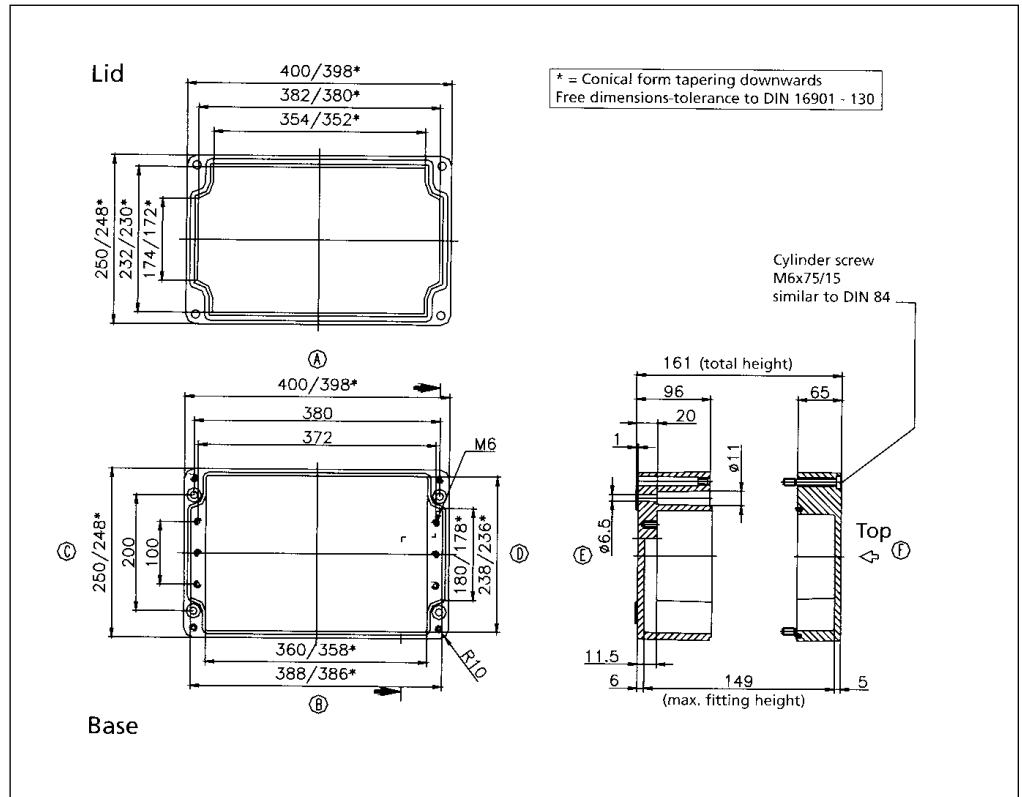

Fiberglass Watertight

02252616 00

External Dimensions: L 255 x W 250 x H 161 mm

Page 1-9

Standard Features
<ul style="list-style-type: none"> • 10093070 00 M6x75 Stainless steel captive combo head lid screws. • Non-Removable foamed-in Polyurethane gasket .
Accessories
<ul style="list-style-type: none"> • 10093058 00 Mounting Plate screws. • 10091006 00 Allen head lid screws. • 10052034 00 External Brackets. • 10061414 00 Terminal rail (TS 32). • 10061434 00 Terminal rail (TS 35). • 10052101 00 External Hinges. • 10050405 00 Ground Strip. • 10089141 00 Mounting Plate. • 10082015 00 5mm Silicone gasket. • 10082024 00 4mm RFI Gasket (35.0° length).

02254012 00

External Dimensions: L 400 x W 250 x H 121 mm

Page 1-9

Standard Features
<ul style="list-style-type: none"> • 10093136 00 M6x35 Stainless steel captive combo head lid screws. • Non-Removable foamed-in Polyurethane gasket.
Accessories
<ul style="list-style-type: none"> • 10093058 00 Mounting Plate screws. • 10093262 00 Allen head lid screws. • 10052034 00 External Brackets. • 10061407 00 Terminal rail (TS 32). • 10061427 00 Terminal rail (TS 35). • 10052101 00 External Hinges. • 10050411 00 Ground Strip. • 10089143 00 Mounting Plate. • 10082015 00 5mm Silicone gasket. • 10082024 00 4mm RFI Gasket (46.9° length).

02254016 00

External Dimensions: L 400 x W 250 x H 161 mm

Standard Features
<ul style="list-style-type: none"> • 10093070 00 M6x75 Stainless steel captive combo head lid screws. • Non-Removable foamed-in Polyurethane gasket.
Accessories
<ul style="list-style-type: none"> • 10093058 00 Mounting Plate screws. • 10091006 00 Allen head lid screws. • 10052034 00 External Brackets. • 10061407 00 Terminal rail (TS 32). • 10061427 00 Terminal rail (TS 35). • 10052101 00 External Hinges. • 10050411 00 Ground Strip. • 10089143 00 Mounting Plate. • 10082015 00 5mm Silicone gasket. • 10082024 00 4mm RFI Gasket (46.9" length).