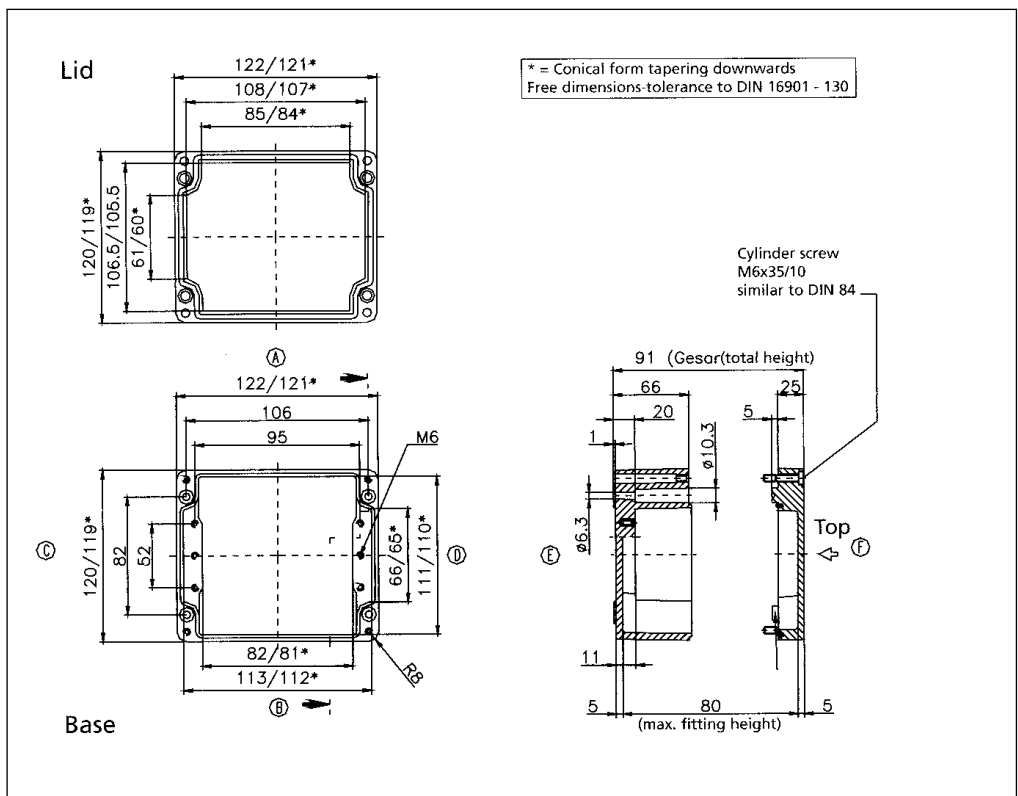

02082308 00

External Dimensions: L 230 x W 75 x H 75 mm

Standard Features
<ul style="list-style-type: none"> • 10093133 00 M4x24 Stainless steel captive combo head lid screws. • Non-Removable foamed-in Polyurethane gasket.
Accessories
<ul style="list-style-type: none"> • 10093041 00 Mounting Plate screws. • 10093092 00 Allen head lid screws. • 10052033 00 External Brackets. • 10061105 00 Terminal rail (TS 15). • 10082014 00 4mm Silicone gasket. • 10082023 00 3.5mm RFI Gasket (23.2" length).

Fiberglass Watertight

02103208 00

External Dimensions: L 320 x W 100 x H 81 mm

Page 1-9

Standard Features
<ul style="list-style-type: none"> • 10093133 00 M4x24 Stainless steel captive combo head lid screws. • Non-Removable foamed-in Polyurethane gasket.
Accessories
<ul style="list-style-type: none"> • 10093041 00 Mounting Plate screws. • 10093261 00 Allen head lid screws. • 10052034 00 External Brackets. • 10061106 00 Terminal rail (TS 15). • 10052101 00 External Hinges. • 10011006 00 Mounting Plate. • 10082014 00 4mm Silicone gasket. • 10082023 00 3.5mm RFI Gasket (33.0" length).

02121209 00

External Dimensions: L 122 x W 120 x H 91 mm

Page 1-9

Standard Features
<ul style="list-style-type: none"> • 10093136 00 M6x35 Stainless steel captive combo head lid screws. • Non-Removable foamed-in Polyurethane gasket.
Accessories
<ul style="list-style-type: none"> • 10093058 00 Mounting Plate screws. • 10093262 00 Allen head lid screws. • 10052034 00 External Brackets. • 10061401 00 Terminal rail (TS 32). • 10061421 00 Terminal rail (TS 35). • 10052101 00 External Hinges. • 10050401 00 Ground Strip. • 10089151 00 Mounting Plate. • 10082014 00 4mm Silicone gasket. • 10082023 00 3.5mm RFI Gasket (16.4" length).