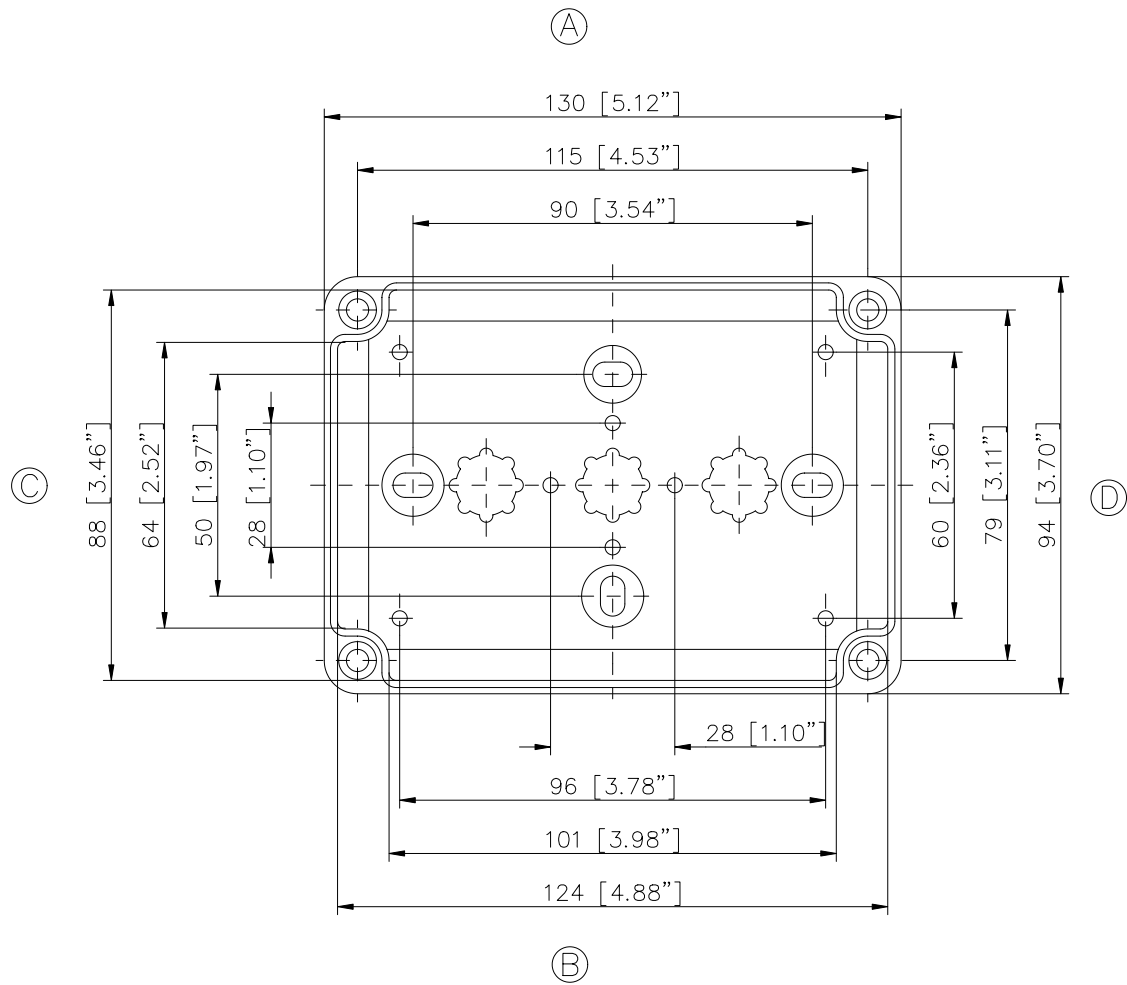

Kompaktgehäuse ECO 04-8/ 04-8 t
Bestell-Nr. 60.091321/ 60.091322