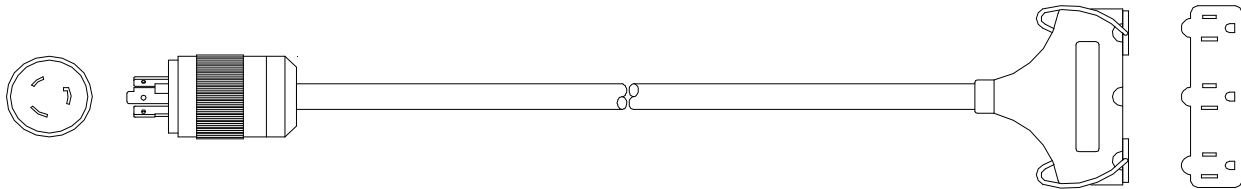

PRODUCT SPECIFICATION

CATALOG NUMBER: 01912

DESCRIPTION: Generator cord set with Tri-Source® three outlet cord connector

CONSTRUCTION PARAMETERS:

Cord type: 10/3 SJTW
Conductors: 104/30 bare copper
Cable jacket material: PVC
Cable jacket color: Yellow
Overall cable O.D. (nom): 0.567 in
Cord rating: Hard Usage per the National Electrical Code
Cable legend type: Indent print

Note: Plug and connector style may vary

Cord length: 25 ft
Attachment plug configuration: NEMA L5-30P
Cord connector configuration: NEMA 5-15R x 3
Plug material: Nylon
Plug color: Black and white
Connector material: PVC
Connector color: Black