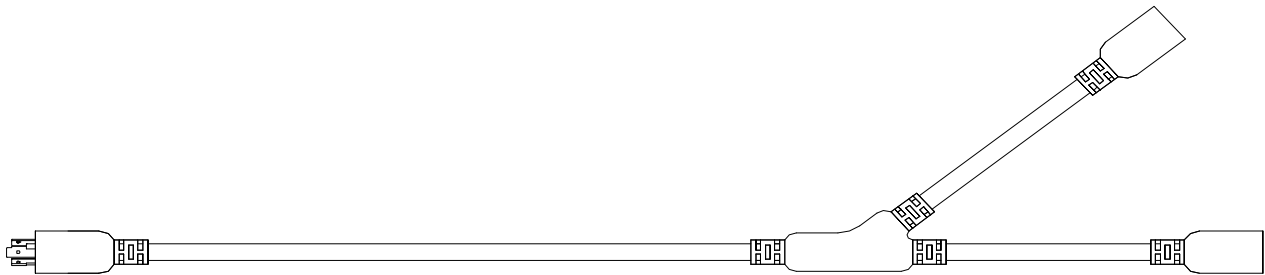

# PRODUCT DATA SHEET

**CATALOG NUMBER:** See table below  
**DESCRIPTION:** STOW twist-to-lock outdoor use "Y"-adapter cord set  
**APPROVALS:** UL Listed

### CONSTRUCTION PARAMETERS:

Conductors: 12 AWG bare copper, 65/30 stranding  
 Jacket material: PVC, yellow  
 Cord rating: Extra Hard Usage per the National Electrical Code  
 Cable temperature rating: -40 to +60 °C

*Note: Plug and connector style may vary*

Cord set length: 3 ft total, 2 ft from plug to "Y"  
 Attachment plug configuration: NEMA L14-20P  
 Cord connector configuration: See table below  
 Plug and "Y" material: PVC, black  
 Cord connector material: PVC, clear with power indicator light

### ELECTRICAL PROPERTIES:

Nominal operating voltage: 125/250 VAC  
 Maximum operating current: 20 A

Catalog number	Cord connector configuration
01924	(2) NEMA 5-20R

The information presented here is, to the best of our knowledge, true and accurate. However, since conditions of use are beyond our control, all recommendations or suggestions are presented without guarantee or responsibility on our part. We disclaim all liability in connection with the use of information contained herein or otherwise.