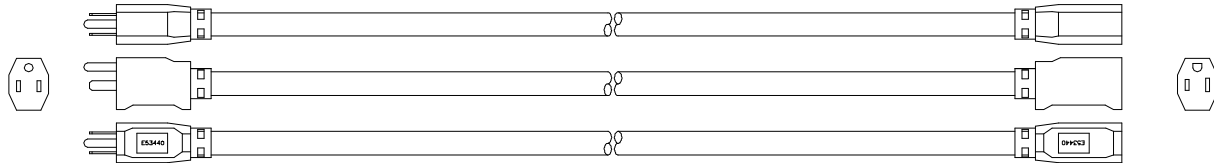

## PRODUCT SPECIFICATION

**CATALOG NUMBER:** See table below  
**DESCRIPTION:** Outdoor use SJTW cord set  
**APPROVALS:** UL Listed and CSA Certified, or UL/CUL Listed Outdoor Use Cord Set

### CONSTRUCTION PARAMETERS:

Cable type: SJTW  
 Conductor: See table below  
 Jacket material: PVC  
 Overall cable O.D. (nom): See table below  
 Cord rating: Hard Usage per the National Electrical Code  
 Cable legend: Indent print  
 Cable color: See table below

*Note: Plug and connector style may vary*

Attachment plug configuration: NEMA 5-15P  
 Cord connector configuration: NEMA 5-15R  
 Plug and connector material: PVC  
 Plug and connector color: Same as cable color

### ELECTRICAL PROPERTIES:

Cable temperature rating: -40 to +60 °C  
 Nominal operating voltage: 125 VAC  
 Maximum operating current: See table below

Catalog no.	Length	Color	Conductor	Cable O.D. (nom)	Current rating
02304	10 ft	Orange	16/3 26/30 BC	0.315 in	13A
02305	15 ft	Orange			
02306	15 ft	Black			
02307	25 ft	Orange			
02308	50 ft	Orange			
02309	100 ft	Orange			10 A
02407	25 ft	Red	14/3 41/30 BC	0.352 in	15A
02408	50 ft	Red			13A
02409	100 ft	Red			13A