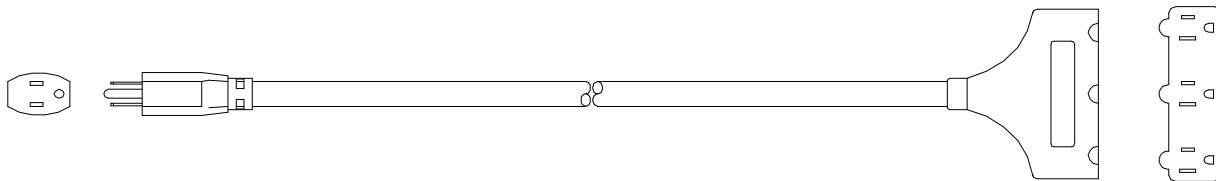

## PRODUCT SPECIFICATION

**CATALOG NUMBER:** 02357

**DESCRIPTION:** SJTW outdoor use cord set cord with Tri-Source<sup>®</sup> three outlet cord connector

**APPROVALS:** UL Listed and CSA Certified, or UL/CUL Listed, Adapter Cord Set

### CONSTRUCTION PARAMETERS:

Gauge: 16/3  
Conductor: 26/30 BC  
Cable jacket material: PVC, beige  
Overall cable O.D. (nom): 0.325 in  
Cord rating: Hard Usage per the National Electrical Code  
Cable legend type: Indent print

*Note: Plug and connector style may vary*

Cord set length: 40 ft  
Attachment plug configuration: NEMA 5-15P  
Cord connector configuration: NEMA 5-15R x 3  
Plug and connector material: PVC, beige