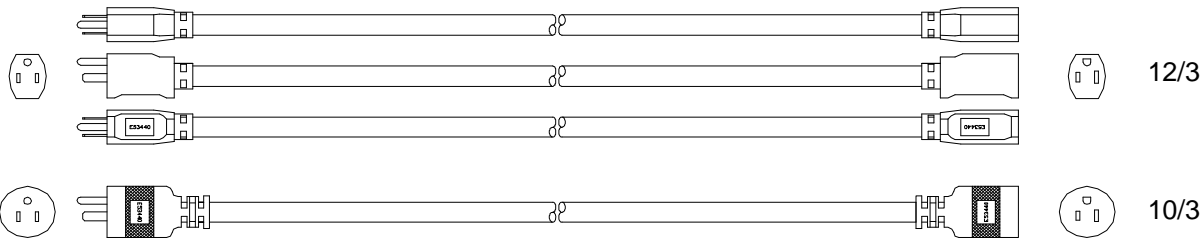

## PRODUCT SPECIFICATION

**CATALOG NUMBER:** See table below  
**DESCRIPTION:** SJTW extension cord with power indicator light in the cord connector  
**APPROVALS:** UL Listed and CSA Certified (16-12 ga) or CUL Listed Outdoor Use Cord Set

### CONSTRUCTION PARAMETERS:

Cable type: SJTW  
 Conductor: See table below  
 Cable jacket material: PVC  
 Cable jacket color: Yellow  
 Overall cable O.D. (nom): See table below  
 Cord rating: Hard Usage per the National Electrical Code  
 Cable legend type: Indent print

*Note: Plug and cord connector style may vary*

Attachment plug configuration: NEMA 5-15P  
 Cord connector configuration: NEMA 5-15R  
 Plug and connector material: Clear PVC, with neon power indicator lamp in the cord connector

### ELECTRICAL AND ENVIRONMENTAL PROPERTIES:

Cable temperature rating: -40 to +60 °C  
 Nominal operating voltage: 125 VAC  
 Maximum operating current: See table below

Catalog no.	Gauge	Length	Conductor	Cable O.D.	Current rating
02587	12/3	25 ft	65/30 BC	0.420 in	15A
02588		50 ft			
02589		100 ft			
02687	10/3	25 ft	104/30 BC	0.567 in	
02688		50 ft			
02689		100 ft			