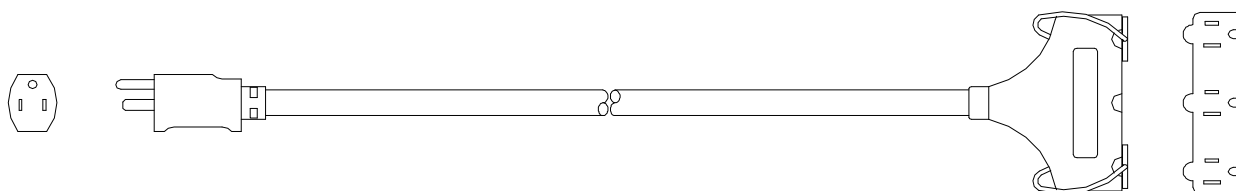

PRODUCT SPECIFICATION
Controlled Document - Engineering Drive

CATALOG NUMBER: See table below
DESCRIPTION: POLAR/SOLAR Plus™ SJEOOW extension cord with Tri-Source® three outlet cord connector with power indicator light
APPROVALS: UL Listed and CSA Certified Outdoor Use Cord Set (12 ga)

CONSTRUCTION PARAMETERS:

Conductor: See table below
 Cable jacket material: TPE, yellow
 Overall cable O.D. (nom): See table below
 Cord rating: Hard Usage per the National Electrical Code
 Cable legend type: Indent print

Attachment plug configuration: NEMA 5-15P
 Cord connector configuration: NEMA 5-15R x 3
 Plug and connector material: Clear PVC, with neon power indicator lamp in the cord connector

ELECTRICAL AND ENVIRONMENTAL PROPERTIES: