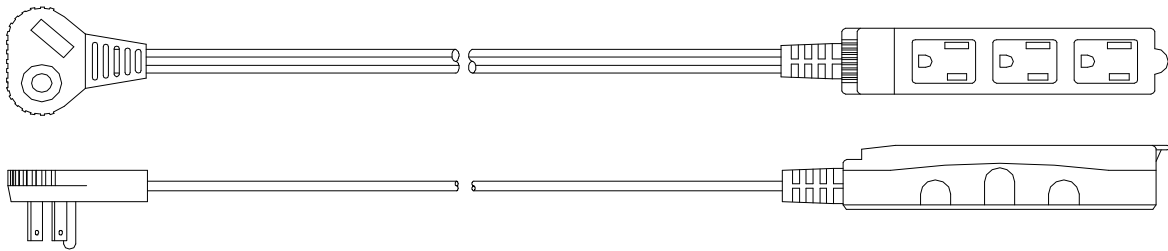

# PRODUCT SPECIFICATION

**CATALOG NUMBERS:** See table below  
**DESCRIPTION:** SlenderPlug® triple-tap cord set  
**APPROVALS:** UL Listed General-Use Cord Set

### CONSTRUCTION PARAMETERS:

Cable type: 16/3 SPT-2  
 Conductors: 26/30 bare copper  
 Cable jacket material: PVC  
 Cable jacket color: See table below

*Note: Plug and connector style may vary*

Cord set length: See table below  
 Attachment plug configuration: NEMA 5-15P, right angle, with offset blades  
 Cord connector configuration: NEMA 5-15R x3  
 Plug and connector material: Molded PVC  
 Plug and connector color: See table below

### ENVIRONMENTAL AND ELECTRICAL PROPERTIES:

Cable temperature rating: -20 to +60 °C  
 Operating voltage (nom): 125V  
 Operating current (max): 13 A  
 Operating wattage (max): 1625 W

### CATALOG NUMBERS:

Catalog no.	Length	Color
03507	6 ft.	Beige
03508	12 ft.	
03517	6 ft.	White
03518	12 ft.	

The information presented here is, to the best of our knowledge, true and accurate. However, since conditions of use are beyond our control, all recommendations or suggestions are presented without guarantee or responsibility on our part. We disclaim all liability in connection with the use of information contained herein or otherwise.