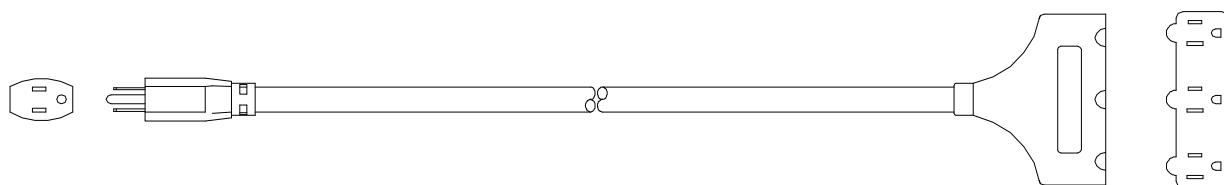

PRODUCT SPECIFICATION

CATALOG NUMBER: See table below
DESCRIPTION: Tri-Source[®] SJTW three receptacle extension cord set
APPROVALS: UL/CSA or UL/CUL outdoor use cord set

CONSTRUCTION PARAMETERS:

Conductors: 14/3, 41/30 bare copper stranding
 Jacket material: PVC
 Jacket color: See table below
 Overall cable O.D. (nom): 0.352 in
 Cord rating: Hard Usage per the National Electrical Code

Note: Plug and connector style may vary

Attachment plug configuration: NEMA 5-15P
 Cord connector configuration: NEMA 5-15R x 3
 Plug and connector material: PVC, color matches cord

ELECTRICAL PROPERTIES:

Cable temperature rating: -40 to +60 °C
 Nominal operating voltage: 125 VAC
 Maximum operating current: 15A

Catalog number	Length	Color
04004	6 ft	Orange
04217	25 ft	Red
04218	50 ft	
04219	100 ft	

The information presented here is, to the best of our knowledge, true and accurate. However, since conditions of use are beyond our control, all recommendations or suggestions are presented without guarantee or responsibility on our part. We disclaim all liability in connection with the use of information contained herein or otherwise.