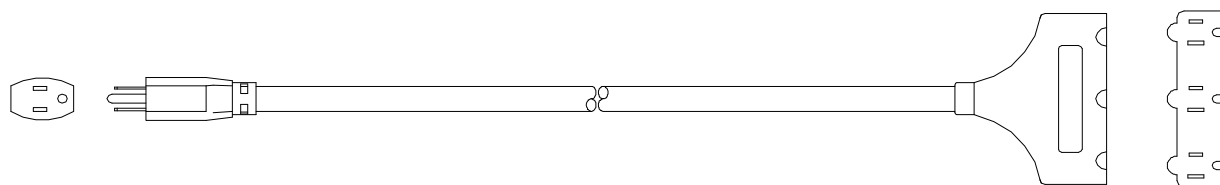

## PRODUCT SPECIFICATION

**CATALOG NUMBER:** See table below  
**DESCRIPTION:** Tri-Source® three receptacle extension cord, with a power indicator lamp in the cord connector  
**APPROVALS:** UL/CSA or UL/CUL outdoor use cord set

### CONSTRUCTION PARAMETERS:

Conductor: See table below  
 Jacket material: PVC  
 Jacket color: See table below  
 Overall cable O.D. (nom): See table below  
 Cord rating: Hard Usage per the National Electrical Code

*Note: Plug and connector style may vary*

Attachment plug configuration: NEMA 5-15P  
 Cord connector configuration: NEMA 5-15R x 3  
 Plug and connector material: Clear PVC, with a neon power indicator lamp in the cord connector block

### ELECTRICAL PROPERTIES:

Cable temperature rating: -40 to +60 °C  
 Nominal operating voltage: 125 VAC  
 Maximum operating current: 15A

Catalog number	Length	Cable type	Color	Conductor	Cable O.D. (nom)
04287	25 ft	SJTOW	Black	14 AWG, 41/30 BC	0.352 in
04187	25 ft	SJTW	Yellow	12 AWG, 65/30 BC	0.420 in
04188	50 ft				
04189	100 ft				
04388	50 ft			10 AWG, 104/30 BC	0.567 in
04389	100 ft				