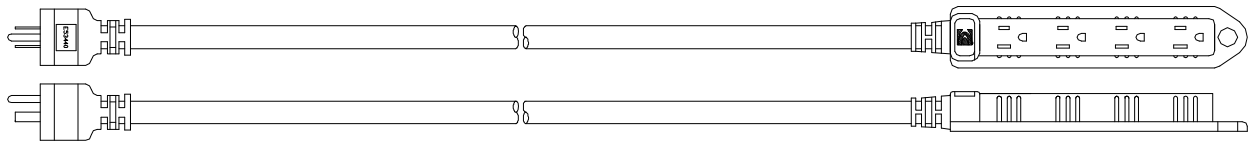

PRODUCT SPECIFICATION

Controlled Document - Engineering Drive

CATALOG NUMBER: See table below
DESCRIPTION: POLAR/SOLAR Plus™ SJEOOW extension cord with Quadnector® four outlet cord connector with power indicator light
APPROVALS: UL Listed General Use Indoor Cord Set

CONSTRUCTION PARAMETERS:

Gauge: 12/3
Conductor: 65/30 BC
Cable jacket material: TPE, yellow
Overall cable O.D. (nom): 0.420 in
Cord rating: Hard Usage per the National Electrical Code
Cable legend type: Indent print

Attachment plug configuration: NEMA 5-15P
Cord connector configuration: NEMA 5-15R x 4
Plug and connector material: Clear PVC, with neon power indicator lamp in the cord connector

ELECTRICAL AND ENVIRONMENTAL PROPERTIES:

Cable temperature rating: -50 to +105 °C
Nominal operating voltage: 125 VAC
Maximum operating current: 15A

Catalog no.	Length
04422	6 ft
04427	25 ft
04428	50 ft
04429	100 ft

This product complies with European Directive 2011/65/EU (RoHS-2)