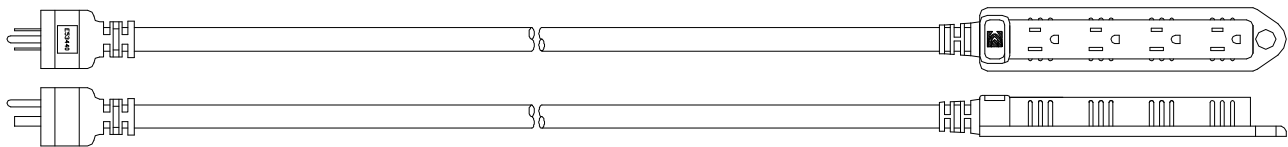

PRODUCT SPECIFICATION

Controlled Document - Engineering Drive

CATALOG NUMBER: See table below
DESCRIPTION: POLAR/SOLAR Plus™ SEOOW extension cord with Quadnector® four outlet cord connector with power indicator light
APPROVALS: UL Listed General Use Indoor Cord Set

CONSTRUCTION PARAMETERS:

Gauge: 12/3
Conductor: 65/30 BC
Cable jacket material: TPE, yellow
Overall cable O.D. (nom): 0.585 in
Cord rating: Extra Hard Usage per the National Electrical Code
Cable legend type: Indent print

Attachment plug configuration: NEMA 5-15P
Cord connector configuration: NEMA 5-15R x 4
Plug and connector material: Clear PVC, with neon power indicator lamp in the cord connector

ELECTRICAL AND ENVIRONMENTAL PROPERTIES:

Cable temperature rating: -50 to +105 °C
Nominal operating voltage: 125 VAC
Maximum operating current: 15A

Catalog no.	Length
04522	6 ft
04527	25 ft
04528	50 ft
04529	100 ft

This product complies with European Directive 2011/65/EU (RoHS-2)