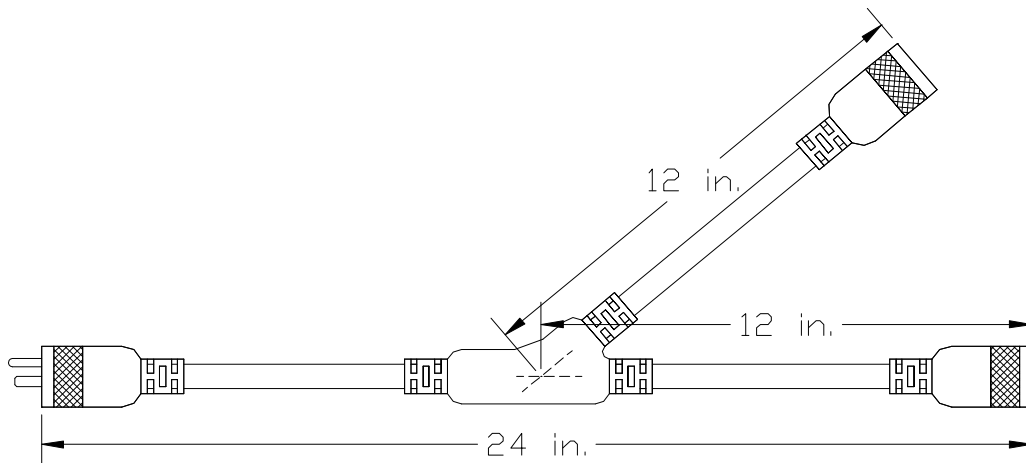

## PRODUCT DATA SHEET

**CATALOG NUMBER:** 09018  
**DESCRIPTION:** 12/3 STW 125V/15A straight blade outdoor use "Y"-adapter cord set  
**APPROVALS:** UL Listed

### CONSTRUCTION PARAMETERS:

Conductors: 12 AWG bare copper, 65/30 stranding  
Jacket material: PVC, yellow  
Overall cable O.D. (nom): 0.585"

*Note: Plug and connector style may vary*

Attachment plug configuration: NEMA 5-15P  
Cord connector configuration: NEMA 5-15R x 2  
Plug and connector material: PVC, black