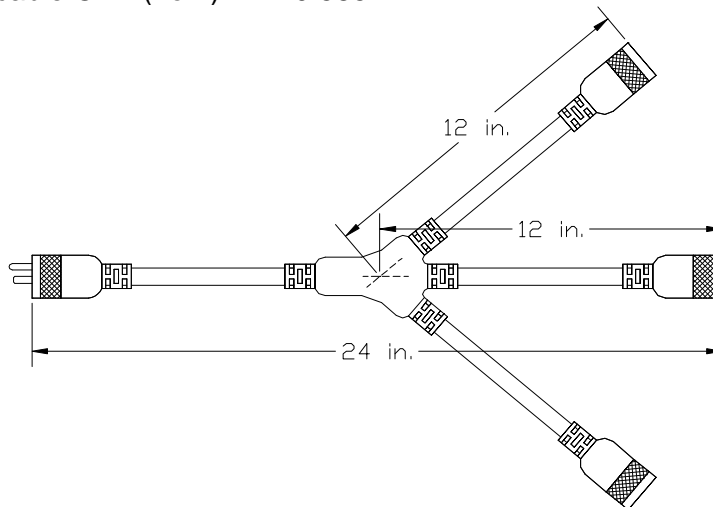

## PRODUCT DATA SHEET

**CATALOG NUMBER:** 09019  
**DESCRIPTION:** 12/3 STW 125V/15A straight blade outdoor use "W"-adapter cord set  
**APPROVALS:** UL Listed

### CONSTRUCTION PARAMETERS:

Conductors: 12 AWG bare copper, 65/30 stranding  
Jacket material: PVC, yellow  
Overall cable O.D. (nom): 0.585"

*Note: Plug and connector style may vary*

Attachment plug configuration: NEMA 5-15P  
Cord connector configuration: NEMA 5-15R x 3  
Plug and connector material: PVC, black