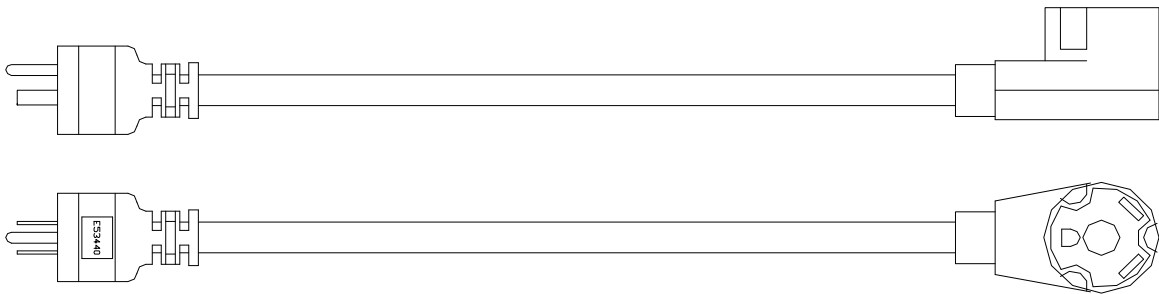

## PRODUCT SPECIFICATION

**CATALOG NUMBER:** 09542  
**DESCRIPTION:** 18 inch recreational vehicle adapter cord set with 15A 125V attachment plug and 30A 125V RV cord connector with neon power indicator light

### CONSTRUCTION PARAMETERS:

Cord type: 14/3 STW  
Conductors: 41/30 stranded bare copper  
Jacket material: PVC, black  
Overall cable O.D. (nom): 0.516"

*Note: Plug and connector styles may vary*

Plug style: Straight  
Cord connector style: Right angle  
Plug type: 15A 125V NEMA 5-15P  
Cord connector type: 30A 125V RV use only 2-pole, 3-wire grounding  
Plug material: PVC, black  
Cord connector material: PVC, clear, with neon power indicator lamp

### ELECTRICAL PROPERTIES:

Temperature rating: -40 to +60 deg C  
Electrical ratings: 125 VAC, 15A, 1875W

The information presented here is, to the best of our knowledge, true and accurate. However, since conditions of use are beyond our control, all recommendations or suggestions are presented without guarantee or responsibility on our part. We disclaim all liability in connection with the use of information contained herein or otherwise.