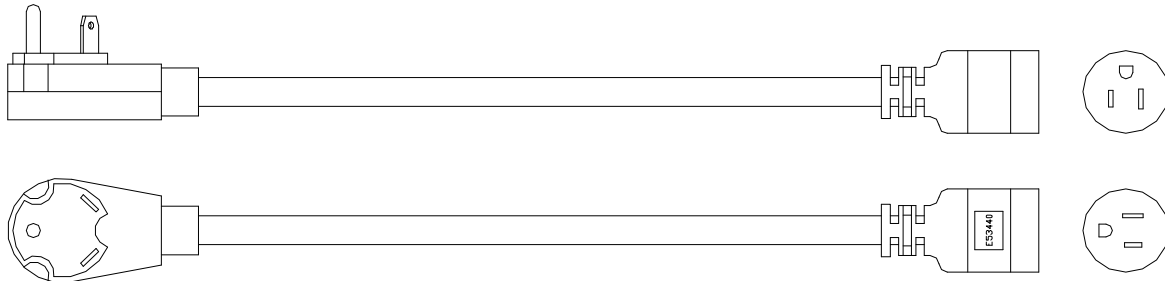

## PRODUCT SPECIFICATION

**CATALOG NUMBER:** 09544

**DESCRIPTION:** 18 inch recreational vehicle adapter cord set with 30A 125V RV attachment plug and 15A 125V cord connector with neon power indicator light

### CONSTRUCTION PARAMETERS:

Cord type: 14/3 STW  
Conductors: 41/30 stranded bare copper  
Jacket material: PVC, black  
Overall cable O.D. (nom): 0.516"

*Note: Plug and connector styles may vary*

Plug style: Right angle  
Cord connector style: Straight  
Plug type: 30A 125V RV use only 2-pole, 3-wire grounding  
Cord connector type: 15A 125V NEMA 5-15P  
Plug material: PVC, black  
Cord connector material: PVC, clear, with neon power indicator lamp

### ELECTRICAL PROPERTIES:

Temperature rating: -40 to +60 deg C  
Electrical ratings: 125 VAC, 15A, 1875W

The information presented here is, to the best of our knowledge, true and accurate. However, since conditions of use are beyond our control, all recommendations or suggestions are presented without guarantee or responsibility on our part. We disclaim all liability in connection with the use of information contained herein or otherwise.