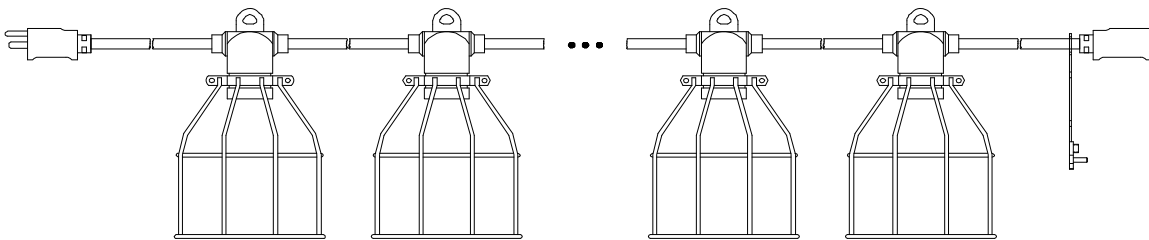

PRODUCT SPECIFICATION

PRODUCT: Cord-O-Lite™, see table below for catalog numbers and construction details.
DESCRIPTION: Temporary lighting string, with molded lampholders attached to 12/3 SJTW flexible cord. An attachment plug cap and cord connector are provided.
APPLICATIONS: Temporary indoor and outdoor illumination in accordance with the NEC
APPROVALS: UL Listed; meets OSHA and NEC requirements

CONSTRUCTION PARAMETERS:

Conductor: 12 AWG, 65/30 stranding, bare copper
 Cable insulation and jacket material: PVC
 Cable jacket color: Yellow

Note: Plug and connector style may vary.

Lampholder spacing (nom): 10 feet, starting 9 ft from the plug
 Lampholder molding compound: High temperature PVC, black
 Plug and connector material: PVC

ELECTRICAL PROPERTIES:

Cable temperature rating: -40 to +60° C
 Nominal operating voltage: 125 VAC
 Lamp type: 150 W (max), A-23 or larger
 Maximum string wattage: 1875 W (NEMA 5-15) or 2500W (NEMA L5-20)

CATALOG NUMBER TABLE:

Catalog #	Cable length	Lampholders	Plug and connector		Guard
07538	50 ft	5	NEMA 5-15	Yellow	Metal
07539	100 ft	10	NEMA 5-15	Yellow	Metal
07548	50 ft	5	NEMA 5-15	Yellow	Plastic
07549	100 ft	10	NEMA 5-15	Yellow	Plastic
07558	50 ft	5	NEMA L5-20	Black	Metal
07559	100 ft	10	NEMA L5-20	Black	Metal
07568	50 ft	5	NEMA L5-20	Black	Plastic
07569	100 ft	10	NEMA L5-20	Black	Plastic