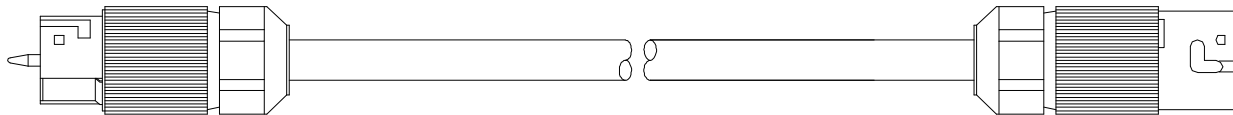

PRODUCT SPECIFICATION

CATALOG NUMBER: See table below
DESCRIPTION: 6/3 & 8/1 SEOW, 125/250V 50A outdoor use cord set with "California Standard" twist-to-lock plug and cord connector

CONSTRUCTION PARAMETERS:

Conductors: (3) 6 AWG, 96/26 bunched bare copper
(1) 8 AWG, 96/28 bunched bare copper
Jacket material: TPE, black
Overall cable O.D. (nom): 0.868"

CS6364L

CS6365L

Plug and connector manufacturer: Hubbell Wiring Device
Plug and connector configuration: 50A 125/250V 3 pole 4 wire grounding, non-NEMA "California Standard"
Plug and connector materials: Nylon body and backshell
Neoprene cord gasket
Stainless steel plug shroud

PROPERTIES:

Temperature rating of cable: -40 to +90 deg C
Electrical ratings: 125/250 VAC, 50A

Length	Catalog number
25 ft	01937
50 ft	01918
100 ft	01919

The information presented here is, to the best of our knowledge, true and accurate. However, since conditions of use are beyond our control, all recommendations or suggestions are presented without guarantee or responsibility on our part. We disclaim all liability in connection with the use of information contained herein or otherwise.