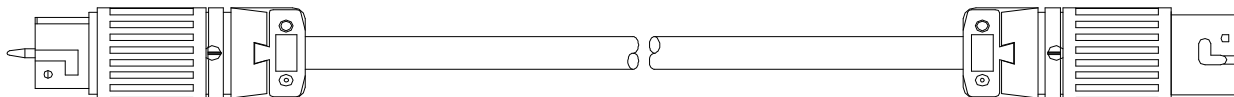

## PRODUCT SPECIFICATION

**CATALOG NUMBER:** See table below  
**DESCRIPTION:** 6/3 & 8/1 SEOW, 125/250V 50A outdoor use cord set with "California Standard" twist-to-lock plug and cord connector

### CONSTRUCTION PARAMETERS:

**Conductors:** (3) 6 AWG, 96/26 bunched bare copper  
 (1) 8 AWG, 96/28 bunched bare copper  
**Jacket material:** TPE, black  
**Overall cable O.D. (nom):** 0.868"

CS6364C

### PROPERTIES:

**Temperature rating of cable:** -40 to +90 deg C  
**Electrical ratings:** 125/250 VAC, 50A

Length	Catalog number
50 ft	01938
100 ft	01939

The information presented here is, to the best of our knowledge, true and accurate. However, since conditions of use are beyond our control, all recommendations or suggestions are presented without guarantee or responsibility on our part. We disclaim all liability in connection with the use of information contained herein or otherwise.