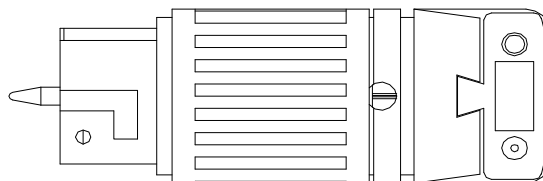

## PRODUCT SPECIFICATION

**CATALOG NUMBER:** See table below  
**DESCRIPTION:** "California Standard" twist-to-lock plugs and connectors

### CONSTRUCTION PARAMETERS:

Plug and connector manufacturer: Hubbell Wiring Device  
Plug and connector configuration: 50A 125/250V 3 pole 4 wire grounding, non-NEMA

05958

05959

Plug and connector materials: Nylon and thermoplastic polyester housing  
Stainless steel plug shroud  
Brass blades and contacts  
Neoprene cable entry sealing gasket