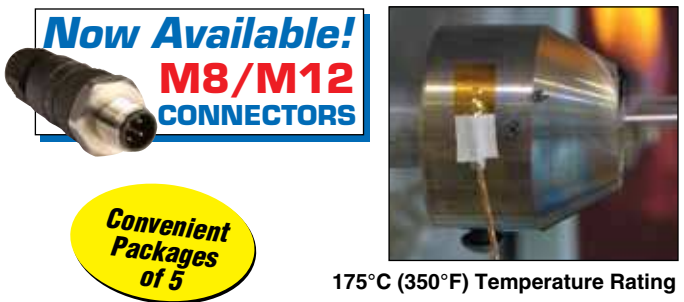

Fast Response Thermocouples With Self-Adhesive Backing

- ✓ Self Adhesive Backing for Easy Installation
- ✓ Better Than 0.3 Second Response Time
- ✓ 1 m (40") or 2 m (80") Color-Coded PFA Insulated Leads
- ✓ Rated to 175°C (350°F) Long Term
- ✓ Available in J, K, T, and E Calibrations

SA1 Series

MEETS OR EXCEEDS
SPECIAL LIMITS
OF ERROR (SLE)
AND EN 60584-2:
Tolerance Class 1

To Order Visit newportUS.com/sa1 for Pricing and Details

Model No.	Description, "L" Dimension, Termination
SA1-(*)	Thermocouple, 1 m (40") long, stripped ends**
SA1-(*)-72	Thermocouple, 2 m (80") long, stripped ends**
SA1-(*)-120	Thermocouple, 3 m (120") long, stripped ends**
SA1-(*)-SRTC	SA1-(*) with molded strain relief and SMP male connector

* Specify J, K, T or E thermocouple type.
 ** For a male straight M8 plug add "M8-S-M" to the model number for additional cost. For a male straight M12 plug add "M12-S-M" to the model number for additional cost.
 ** For a male right-angled M8 plug add "M8-R-M" to the model number for additional cost. For a male right-angled M12 plug add "M12-S-M" to the model number for additional cost.
Ordering Example: SA1-K, pkg of 5 self-adhesive Type K thermocouples, 30 AWG PFA insulation, 1 m (40") long.