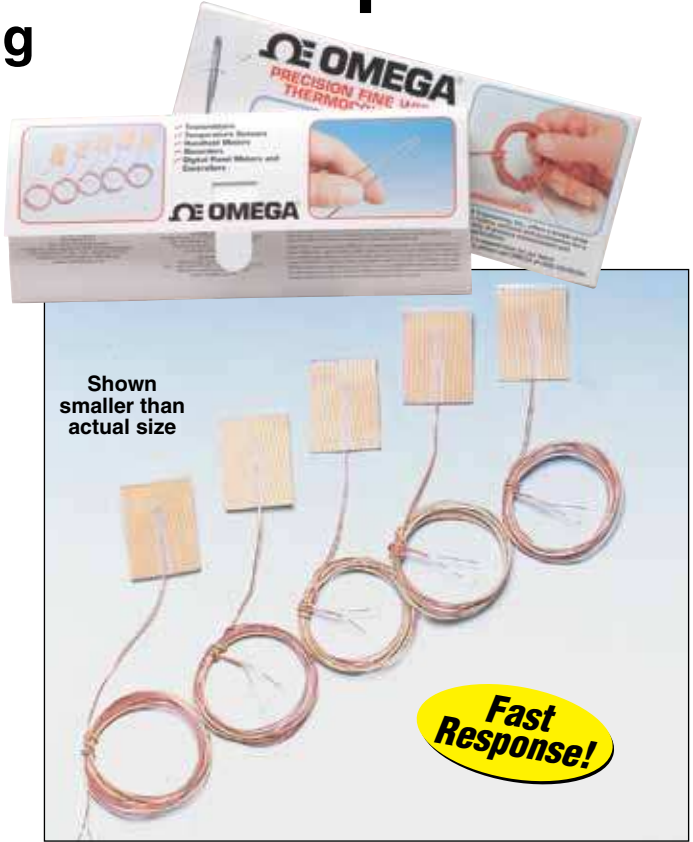

Fast Response Thermocouples With Self-Adhesive Backing

- ✓ Self Adhesive Backing for Easy Installation
- ✓ Better Than 0.3 Second Response Time
- ✓ 1 m (40") or 2 m (80") Color-Coded PFA Insulated Leads
- ✓ Rated to 175°C (350°F) Long Term
- ✓ Available in J, K, T, and E Calibrations

SA1 Series

MEETS OR EXCEEDS
SPECIAL LIMITS
OF ERROR (SLE)
AND EN 60584-2:
Tolerance Class 1

To Order Visit newportUS.com/sa1 for Pricing and Details

Model No.	Description, "L" Dimension, Termination
SA1-(*)	Thermocouple, 1 m (40") long, stripped ends**
SA1-(*)-72	Thermocouple, 2 m (80") long, stripped ends**
SA1-(*)-120	Thermocouple, 3 m (120") long, stripped ends**
SA1-(*)-SRTC	SA1-(*) with molded strain relief and SMP male connector

* Specify J, K, T or E thermocouple type.
 ** For a male straight M8 plug add "M8-S-M" to the model number for additional cost. For a male straight M12 plug add "M12-S-M" to the model number for additional cost.
 ** For a male right-angled M8 plug add "M8-R-M" to the model number for additional cost. For a male right-angled M12 plug add "M12-S-M" to the model number for additional cost.
Ordering Example: SA1-K, pkg of 5 self-adhesive Type K thermocouples, 30 AWG PFA insulation, 1 m (40") long.

Note: 2 m (80") is the longest length available with spool caddy.
Ordering Example: SA1-K-SC, package of 5 self-adhesive Type K thermocouples, 30 AWG PFA insulation, 1 m (40") long.