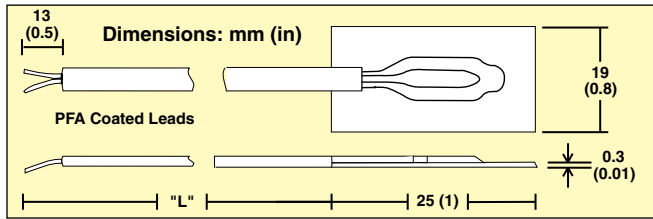

Fast Response Thermocouples With Self-Adhesive Backing

- ✓ Self Adhesive Backing for Easy Installation
- ✓ Better Than 0.3 Second Response Time
- ✓ 1 m (40") or 2 m (80") Color-Coded PFA Insulated Leads
- ✓ Rated to 175°C (350°F) Long Term
- ✓ Available in J, K, T, and E Calibrations

SA1 Series

MEETS OR EXCEEDS
SPECIAL LIMITS
OF ERROR (SLE)
AND EN 60584-2:
Tolerance Class 1

To Order Visit newportUS.com/sa1 for Pricing and Details

Model No.	Description, "L" Dimension, Termination
SA1-(*)	Thermocouple, 1 m (40") long, stripped ends**
SA1-(*)-72	Thermocouple, 2 m (80") long, stripped ends**
SA1-(*)-120	Thermocouple, 3 m (120") long, stripped ends**
SA1-(*)-SRTC	SA1-(*) with molded strain relief and SMP male connector

* Specify J, K, T or E thermocouple type.
 ** For a male straight M8 plug add "M8-S-M" to the model number for additional cost. For a male straight M12 plug add "M12-S-M" to the model number for additional cost.
 ** For a male right-angled M8 plug add "M8-R-M" to the model number for additional cost. For a male right-angled M12 plug add "M12-S-M" to the model number for additional cost.
Ordering Example: SA1-K, pkg of 5 self-adhesive Type K thermocouples, 30 AWG PFA insulation, 1 m (40") long.