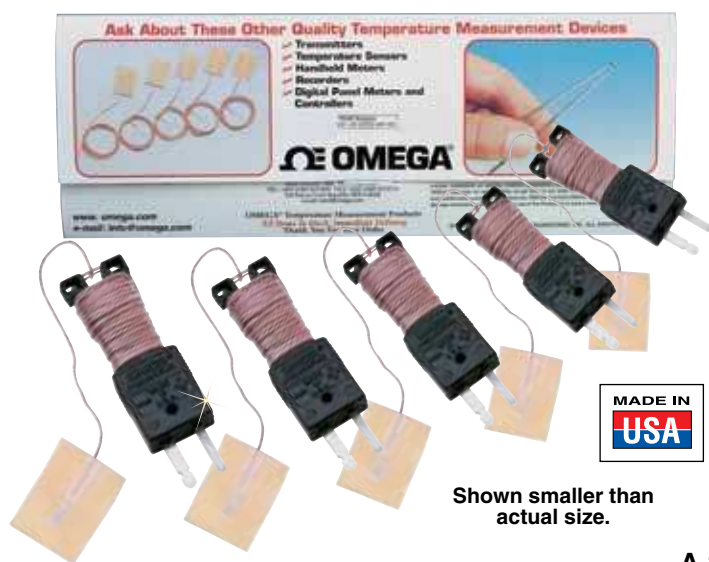

With Miniature Connector and Spool Caddy

Conveniently Store Thermocouple Wire On the Spool Caddy

To Order Visit newportUS.com/sa1 for Pricing and Details

Model No.	Wire Gauge	Length m (in)	Insulation
SA1-J-SC	30	1 (40)	PFA
SA1-K-SC	30	1 (40)	PFA
SA1-T-SC	30	1 (40)	PFA
SA1-E-SC	30	1 (40)	PFA
SA1-J-72-SC	30	2 (80)	PFA
SA1-K-72-SC	30	2 (80)	PFA
SA1-T-72-SC	30	2 (80)	PFA
SA1-E-72-SC	30	2 (80)	PFA

Note: 2 m (80") is the longest length available with spool caddy.
Ordering Example: SA1-K-SC, package of 5 self-adhesive Type K thermocouples, 30 AWG PFA insulation, 1 m (40") long.