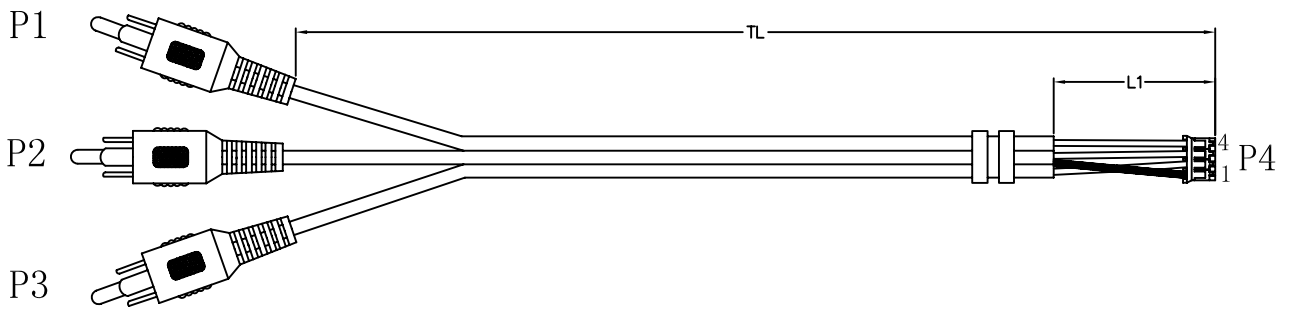

Cable Assembly (Flat/Round Cable)

■ Detail Dimensions

Flat Cable examples

Round Cable examples

*Note : All cables are custom-made, please offer below details with a spec. sheet or sketch will be preferred!
If you need any further information about cables, please contact our sales rep. for details, thanks!

CONNECTOR	CABLE	LENGTH	PIN Assignment
P1: _____	UL No. : _____	TL: _____	
P2: _____	OD size: _____	L1: _____	
P3: _____	COLOR : _____	L2: _____	
P4: _____	Other : _____	L3: _____	
P5: _____	Other : _____	L4: _____	