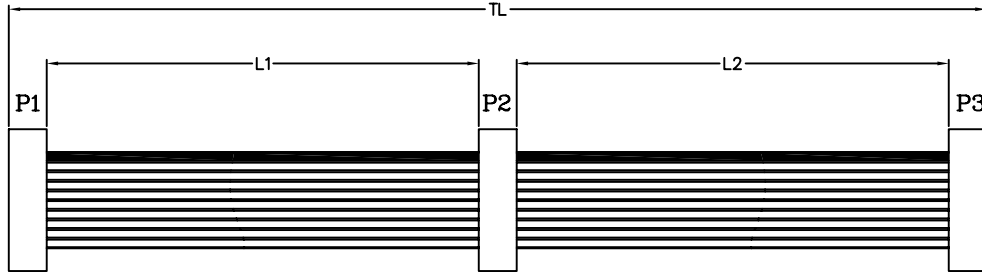

Cable Assembly (Flat/Round Cable)

■ Detail Dimensions

Flat Cable examples

Round Cable examples

*Note : All cables are custom-made, please offer below details with a spec. sheet or sketch will be preferred!
If you need any further information about cables, please contact our sales rep. for details, thanks!

CONNECTOR	CABLE	LENGTH	PIN Assignment
P1: _____	UL No. : _____	TL: _____	
P2: _____	OD size: _____	L1: _____	
P3: _____	COLOR : _____	L2: _____	
P4: _____	Other : _____	L3: _____	
P5: _____	Other : _____	L4: _____	