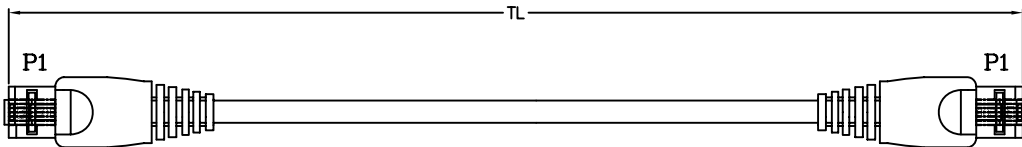

Cable Assembly (Flat/Round Cable)

■ Detail Dimensions

Flat Cable examples

Round Cable examples

*Note : All cables are custom-made, please offer below details with a spec. sheet or sketch will be preferred!
If you need any further information about cables, please contact our sales rep. for details, thanks!

CONNECTOR	CABLE	LENGTH	PIN Assignment
P1: _____	UL No. : _____	TL: _____	
P2: _____	OD size: _____	L1: _____	
P3: _____	COLOR : _____	L2: _____	
P4: _____	Other : _____	L3: _____	
P5: _____	Other : _____	L4: _____	