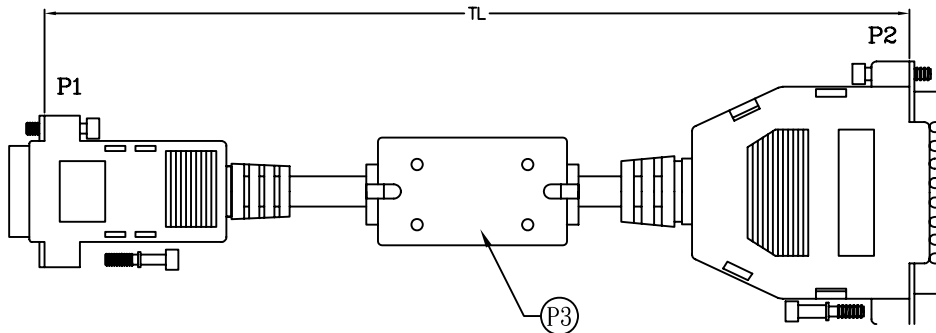

Cable Assembly (Flat/Round Cable)

■ Detail Dimensions

Flat Cable examples

Round Cable examples

*Note : All cables are custom-made, please offer below details with a spec. sheet or sketch will be preferred!
If you need any further information about cables, please contact our sales rep. for details, thanks!

CONNECTOR	CABLE	LENGTH	PIN Assignment
P1: _____	UL No. : _____	TL: _____	
P2: _____	OD size: _____	L1: _____	
P3: _____	COLOR : _____	L2: _____	
P4: _____	Other : _____	L3: _____	
P5: _____	Other : _____	L4: _____	