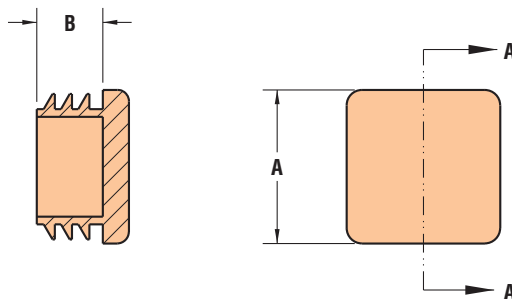

- Heyco PSTR Series Plugs feature **externally tapered ribs** designed to fit a wide range of tubing gauges while accommodating any dimensional fluctuations within the tubing.
- Exterior ribs provide a **sure grip inside the tubing**, without the unsightly plastic shavings found on many straight wall glide installations.
- Not subject to rust or corrosion.
- See pages 6-35 and 6-36 for HEYCaps and Plugs for Round Tubing.
- See page 6-40 Heyco Plugs for Rectangular Tubing.
- For larger sizes, please consult Heyco.

Standard color black.