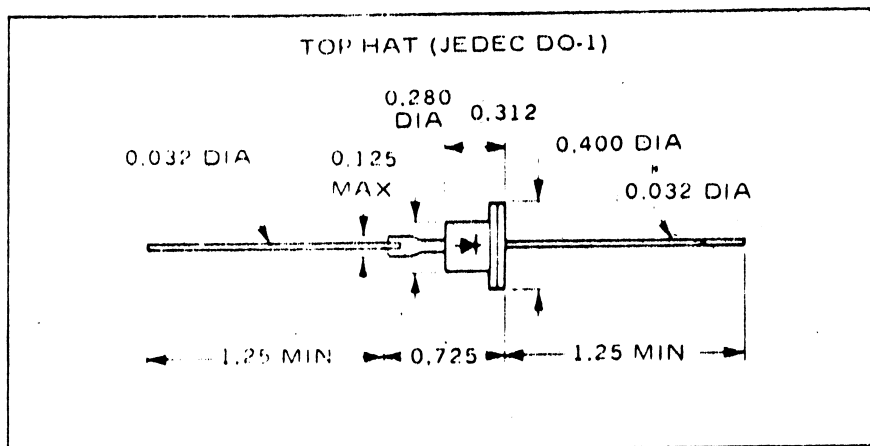

*New Jersey Semi-Conductor Products, Inc.*

20 STERN AVE.  
 SPRINGFIELD, NEW JERSEY 07081  
 U.S.A.

TELEPHONE: (201) 376-2922  
 (212) 227-6005  
 FAX: (201) 376-8960

TYPE NUMBER	PRV VOLTS	V <sub>F</sub> VOLTS	I <sub>0</sub> AMPS	I <sub>R</sub> μA	I <sub>FSM</sub> AMPS
1N2076A	250	1.1	.750	1.0	25