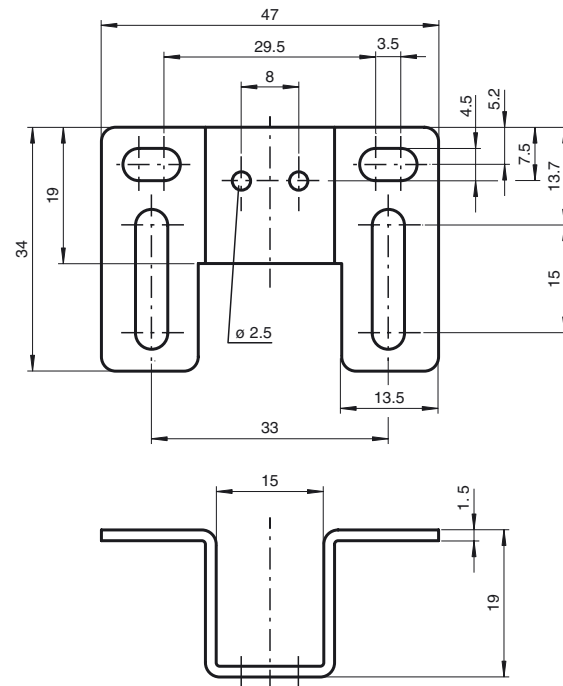

**Model Number****OMH-ML6-U**

Mounting bracket

Features

- Mounting bracket
- Simple and fast mounting

Dimensions**Technical data****Mechanical specifications**

Material nickel-plated steel

Suitable series

Series	ML6
	ML4.1
	ML4.2