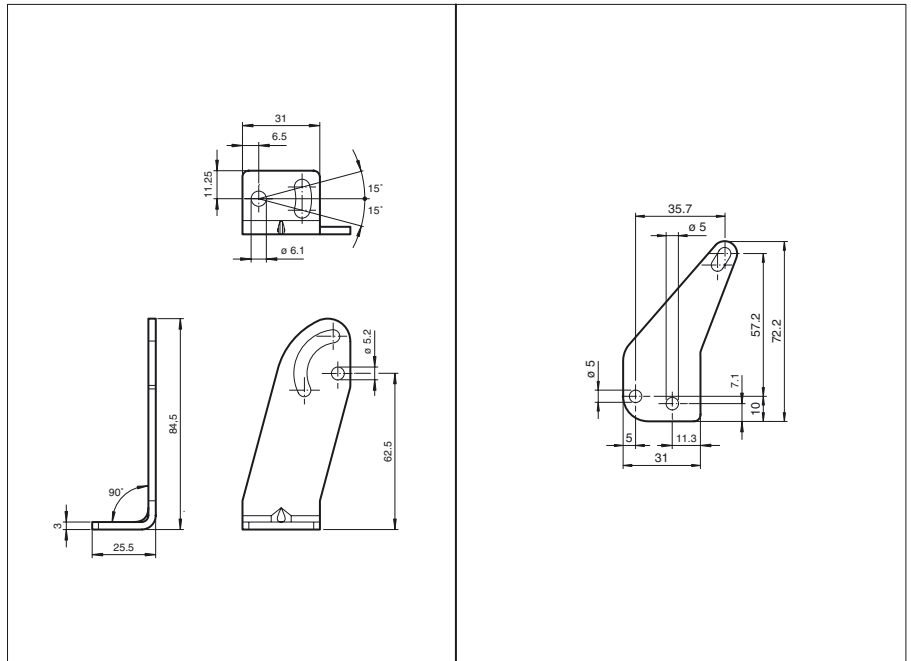

Model Number

OMH-RL2-H

Mounting bracket

Features

- Mounting bracket
- Simple and fast mounting

Dimensions

Technical data

Mechanical specifications

Material	Metal sheet (steel), zinc-plated
Mounting	Mounting accessories included