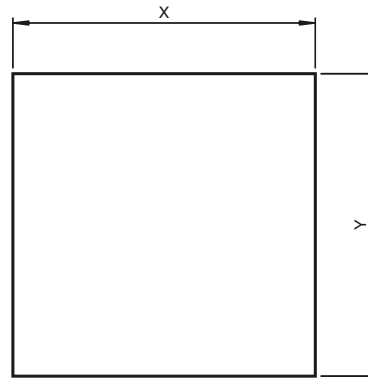

Dimensions

Model Number

OFR-22800/25

Reflective tape reel 22.8 m x 25 mm

Features

- Role

Reflective tape, cut to size

Technical data

General specifications

Construction type	roll
Optical elements	Micro-triple pyramids

Ambient conditions

Ambient temperature	-20 ... 60 °C (-4 ... 140 °F)
---------------------	-------------------------------

Mechanical specifications

Material	F6000
Dimensions	22800 mm x 25 mm
Mounting	self-adhesive
Storage	Store cool and dry

General information

Packing unit	Pre-cut from 1 m length to max. 22.8 m length
--------------	---