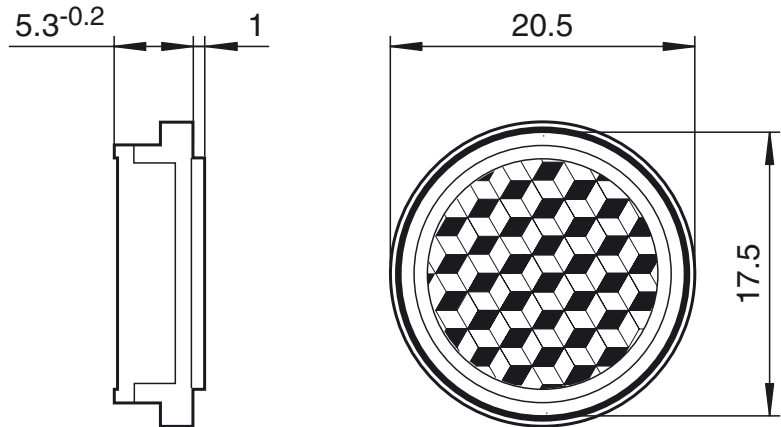

Dimensions

Model Number

REF-A17

Reflector, round \varnothing 20.5 mm, self-adhesive

Features

- Self-adhesive for simple installation

Technical data

General specifications

Construction type circular

Ambient conditions

Ambient temperature -20 ... 85 °C (-4 ... 185 °F)

Mechanical specifications

Material PMMA/ABS

Dimensions Diameter: 20.5 mm

Mounting self-adhesive