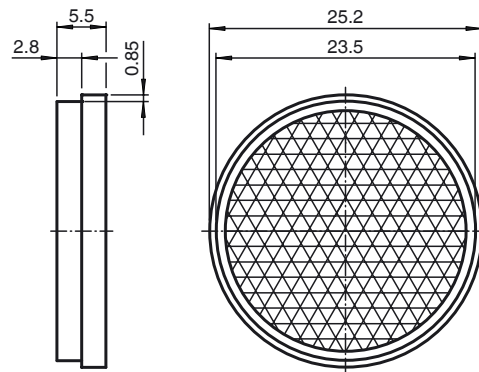

Dimensions

Model Number

REF-A25

Reflector, round \varnothing 25 mm, self-adhesive

Features

- Self-adhesive for simple installation

Technical data

General specifications

Construction type circular

Ambient conditions

Ambient temperature -20 ... 85 °C (-4 ... 185 °F)

Mechanical specifications

Material PMMA/ABS

Dimensions Diameter: 25 mm

Mounting self-adhesive