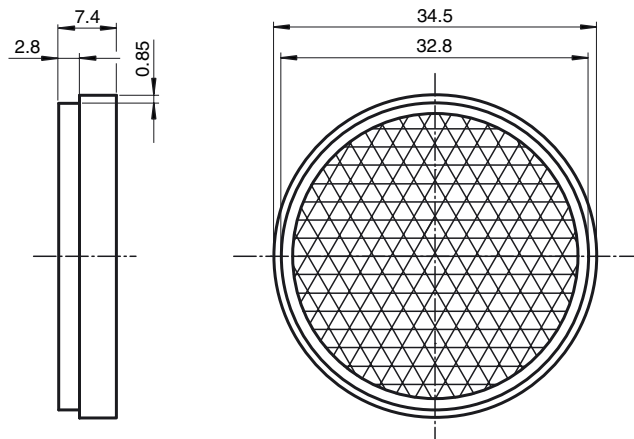

Model Number

REF-A35

Reflector, round \varnothing 35 mm, self-adhesive

Features

- Self-adhesive for simple installation

Dimensions

Technical data

General specifications

Construction type circular

Ambient conditions

Ambient temperature -20 ... 85 °C (-4 ... 185 °F)

Mechanical specifications

Material PMMA/ABS

Dimensions Diameter: 35 mm

Mounting self-adhesive