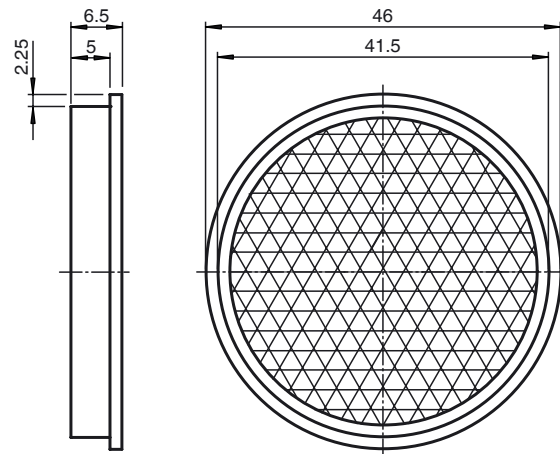

Model Number

REF-A46

Reflector, round \varnothing 46 mm, self-adhesive

Features

- Self-adhesive for simple installation

Dimensions

Technical data

General specifications

Construction type circular

Ambient conditions

Ambient temperature -20 ... 85 °C (-4 ... 185 °F)

Mechanical specifications

Material PMMA/ABS

Dimensions Diameter: 46 mm

Mounting self-adhesive