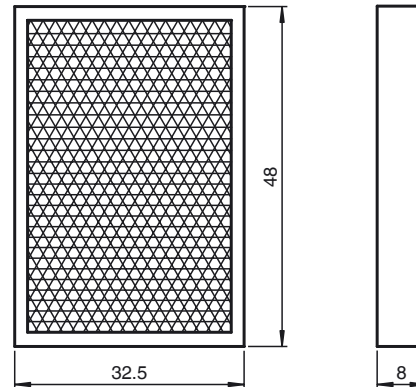

## Dimensions

### Model Number

**REF-A48**

Reflector, rectangular 48 mm x 32.5 mm, self-adhesive

### Features

- Self-adhesive for simple installation
- Rectangular design

### Mechanical specifications

Material PMMA/ABS

Dimensions 48 mm x 32.5 mm x 8 mm

Mounting self-adhesive