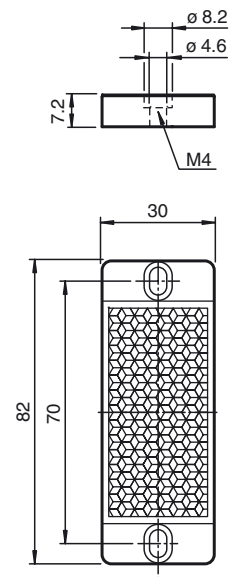

### Model Number

**REF-H30x60**

Reflector, rectangular 82 mm x 30 mm,  
mounting holes

### Dimensions

#### General specifications

Construction type rectangular

#### Mechanical specifications

Material PMMA/ABS , black

Dimensions 30 mm x 80 mm x 7.2 mm

Mounting mounting holes