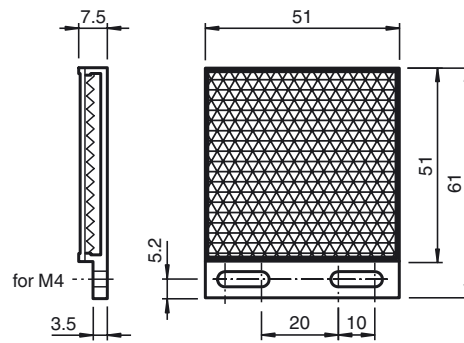

## Dimensions

### Model Number

**REF-H50**

Reflector, rectangular 51 mm x 61 mm,  
mounting holes, fixing strap

### Mechanical specifications

Material PMMA/ABS

Dimensions 51 mm x 61 mm x 7.5 mm

Mounting mounting holes