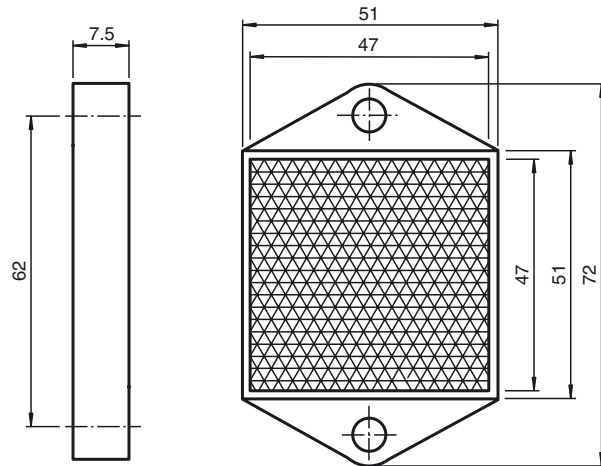

Dimensions

Model Number

REF-H51x72

Reflector, rectangular 51 mm x 72 mm,
mounting holes

Features

- Mounting holes for simple installation

Technical data

General specifications

Construction type rectangular

Ambient conditions

Ambient temperature -20 ... 60 °C (-4 ... 140 °F)

Mechanical specifications

Material PMMA

Dimensions 51 mm x 72 mm x 7.5 mm

Mounting mounting holes